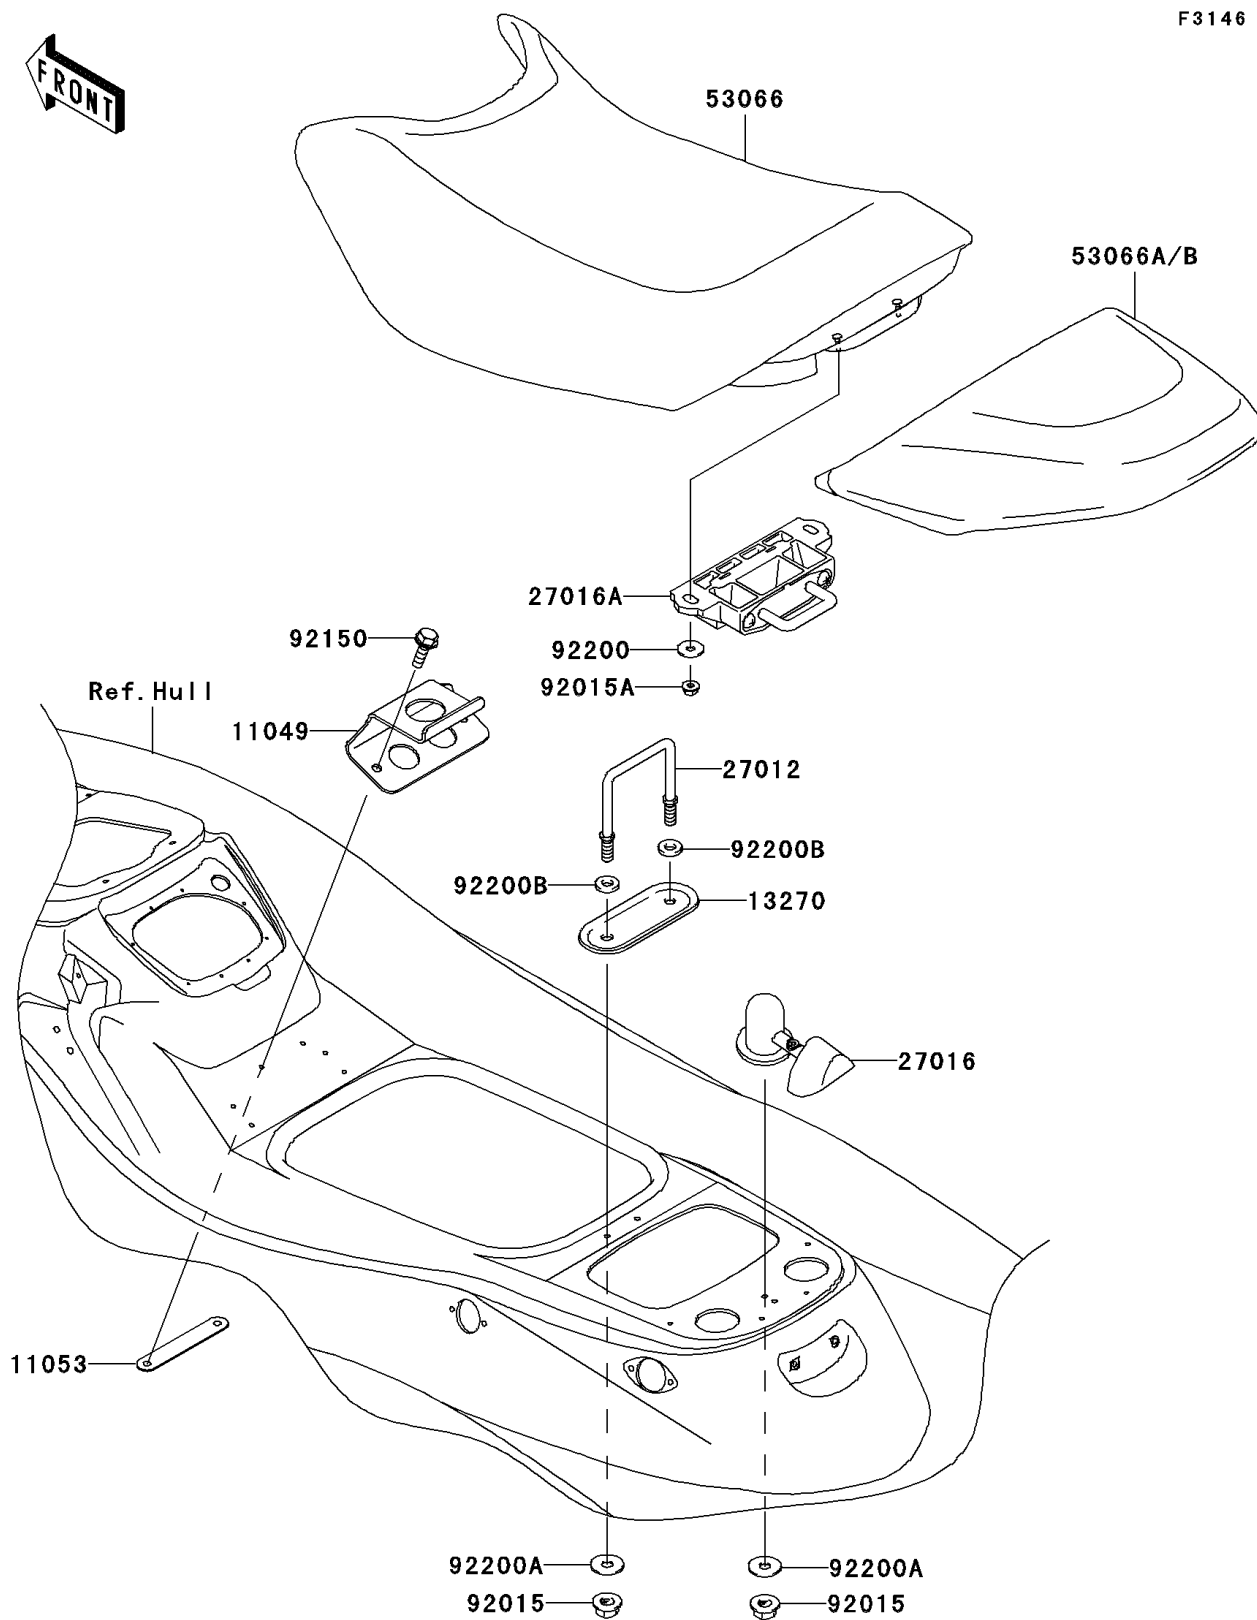

## 2007 STX-12F PARTS DIAGRAM

Seat

F3146

## 2007 STX-12F PARTS LIST

Seat

ITEM NAME	PART NUMBER	QUANTITY
BRACKET,SEAT (Ref # 11049)	11049-3735	1
BRACKET (Ref # 11053)	11053-3785	1
PLATE,FRONT SEAT HOOK,OUTER (Ref # 13270)	13270-3910	1
HOOK,FRONT SEAT LOCK (Ref # 27012)	27012-3858	1
LOCK-ASSY,SEAT,F.BLACK (Ref # 27016)	27016-3744-6Z	1
LOCK-ASSY,FRONT SEAT (Ref # 27016A)	27016-3747	1
SEAT-ASSY,FR,BLACK (Ref # 53066)	53066-3709-MA	1
SEAT-ASSY,RR,RED (Ref # 53066A)	53066-3710-PV	1
NUT,FLANGED,8MM (Ref # 92015)	92015-3709	1
NUT,6MM (Ref # 92015A)	92015-3767	1
BOLT,6X18 (Ref # 92150)	92150-3729	1
WASHER,6.5X20X1.5 (Ref # 92200)	92200-3715	1
WASHER,8.5X25X1.5 (Ref # 92200A)	92200-3717	1
WASHER,8.5X18X3 (Ref # 92200B)	92200-3761	1