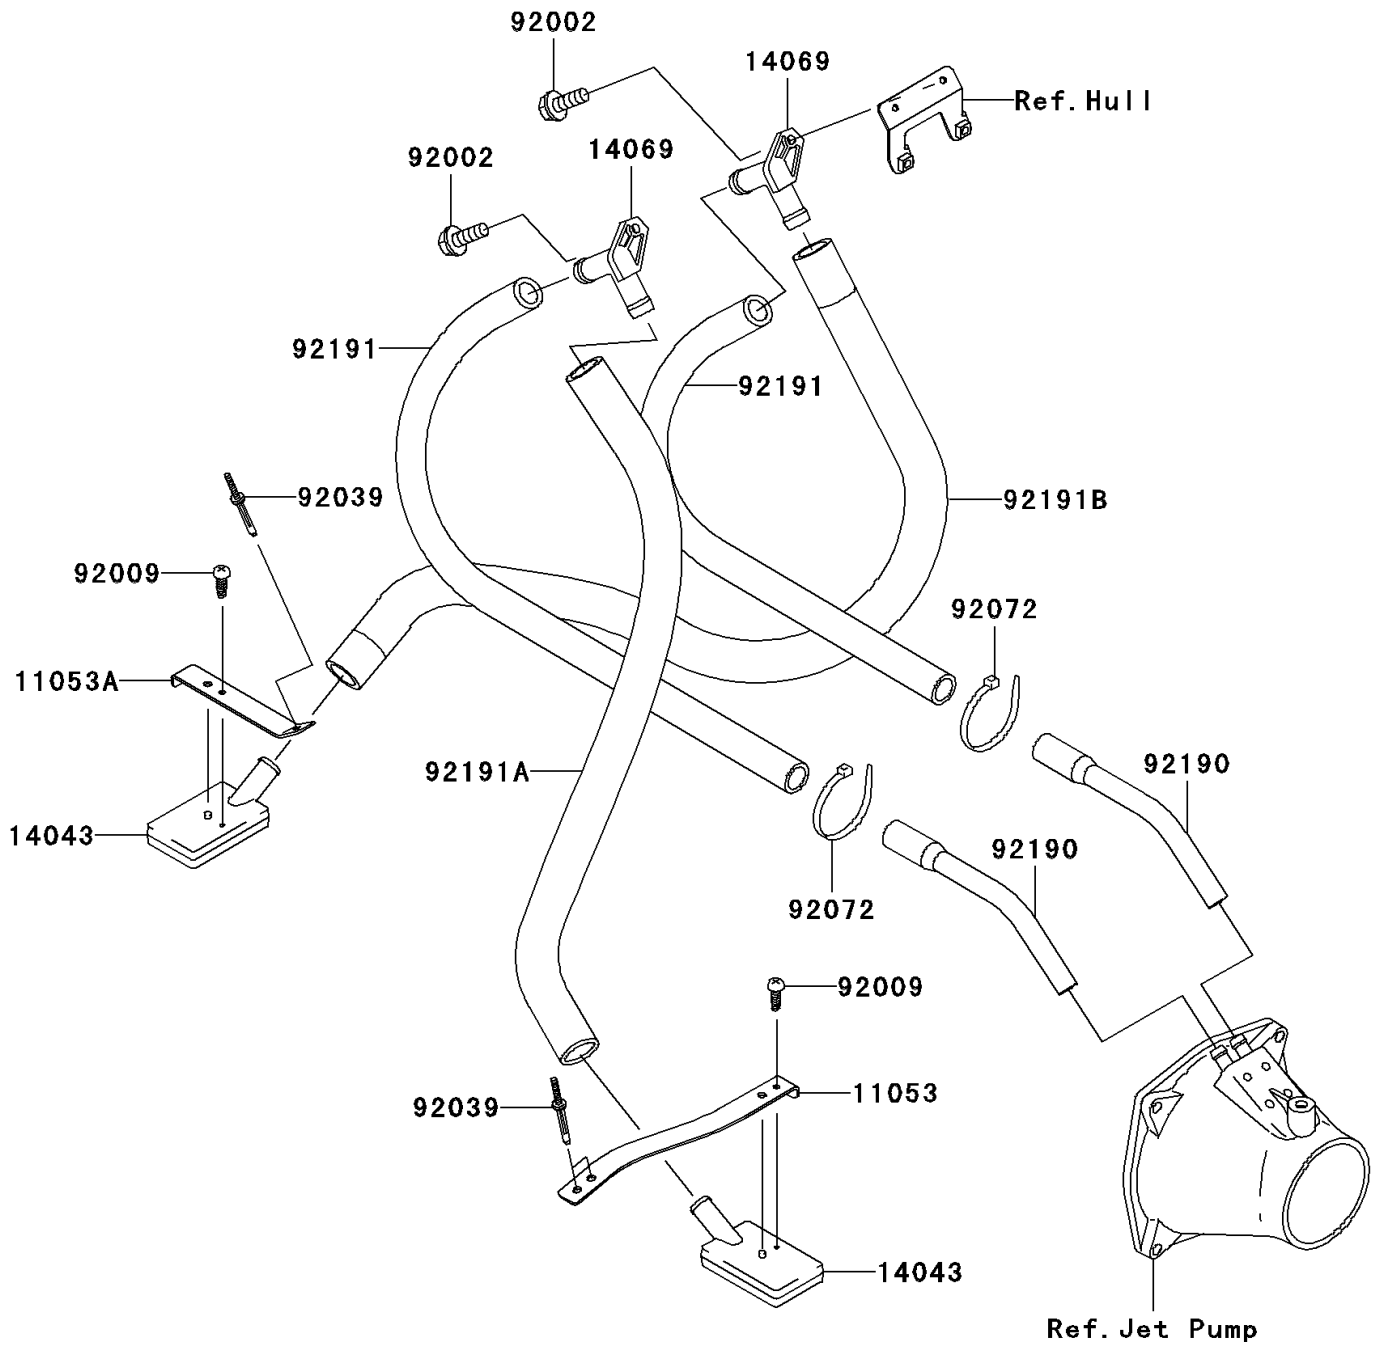

2007 STX-12F PARTS DIAGRAM

Bilge System

F3145

2007 STX-12F PARTS LIST

Bilge System

ITEM NAME	PART NUMBER	QUANTITY
BRACKET,RR,LH (Ref # 11053)	11053-3744	1
BRACKET,FR,CNT (Ref # 11053A)	11053-3745	1
FILTER (Ref # 14043)	14043-3711	1
BREATHER (Ref # 14069)	14069-3708	1
BOLT,6X16 (Ref # 92002)	92002-3728	1
SCREW,TAPPING,4X14 (Ref # 92009)	92009-3762	1
RIVET (Ref # 92039)	92039-3753	1
BAND,L=188 (Ref # 92072)	92072-1239	1
TUBE,HULL-NOZZLE (Ref # 92190)	92190-3971	1
TUBE,BREATHER-HULL (Ref # 92191)	92191-3988	1
TUBE,FILTER-BREATHER (Ref # 92191A)	92191-3989	1
TUBE,FILTER-BREATHER (Ref # 92191B)	92191-3990	1