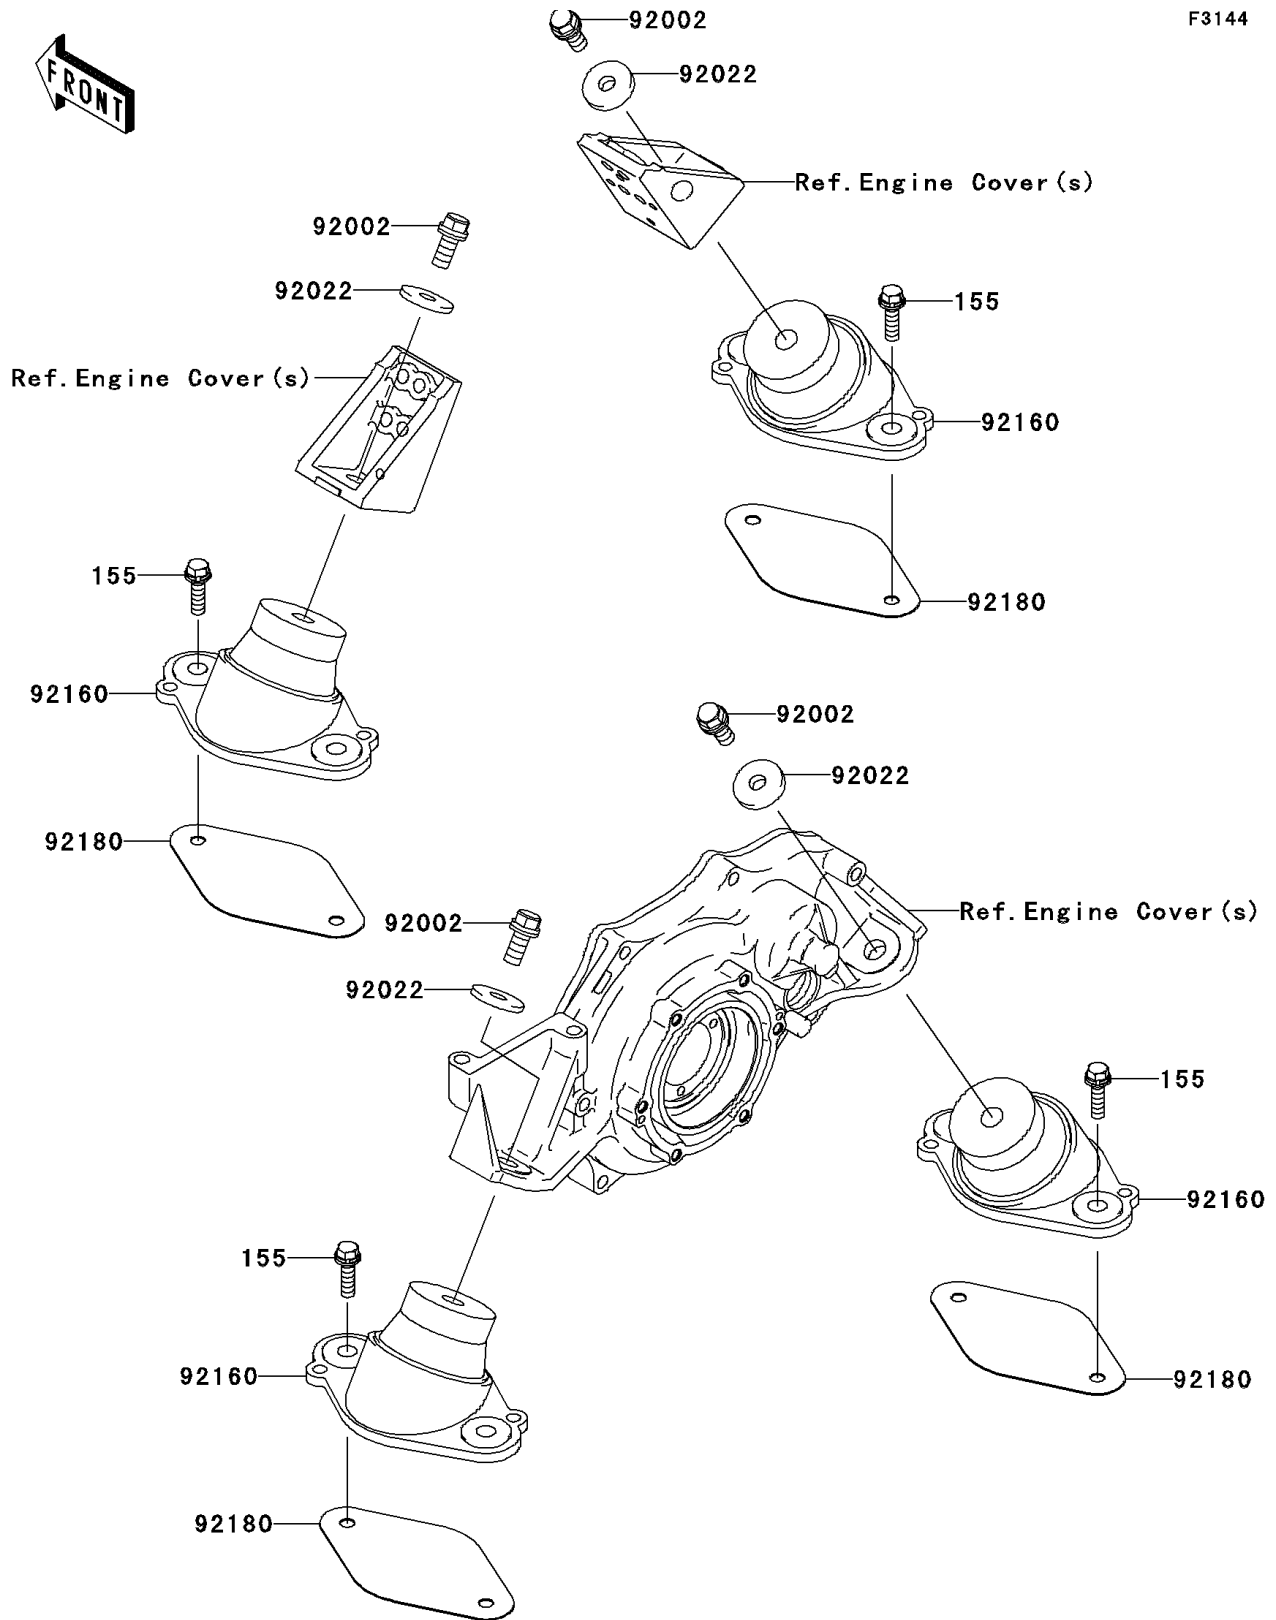

2007 STX-12F PARTS DIAGRAM

Engine Mount

F3144

2007 STX-12F PARTS LIST

Engine Mount

ITEM NAME	PART NUMBER	QUANTITY
BOLT-WSP-SMALL,8X30 (Ref # 155)	155R0830	1
BOLT,10X25 (Ref # 92002)	92002-3770	1
WASHER,32X10.5X4 (Ref # 92022)	92022-3023	1
DAMPER,ENGINE MOUNT (Ref # 92160)	92160-3838	1
SHIM,T=1.0 (Ref # 92180)	92180-3716	1