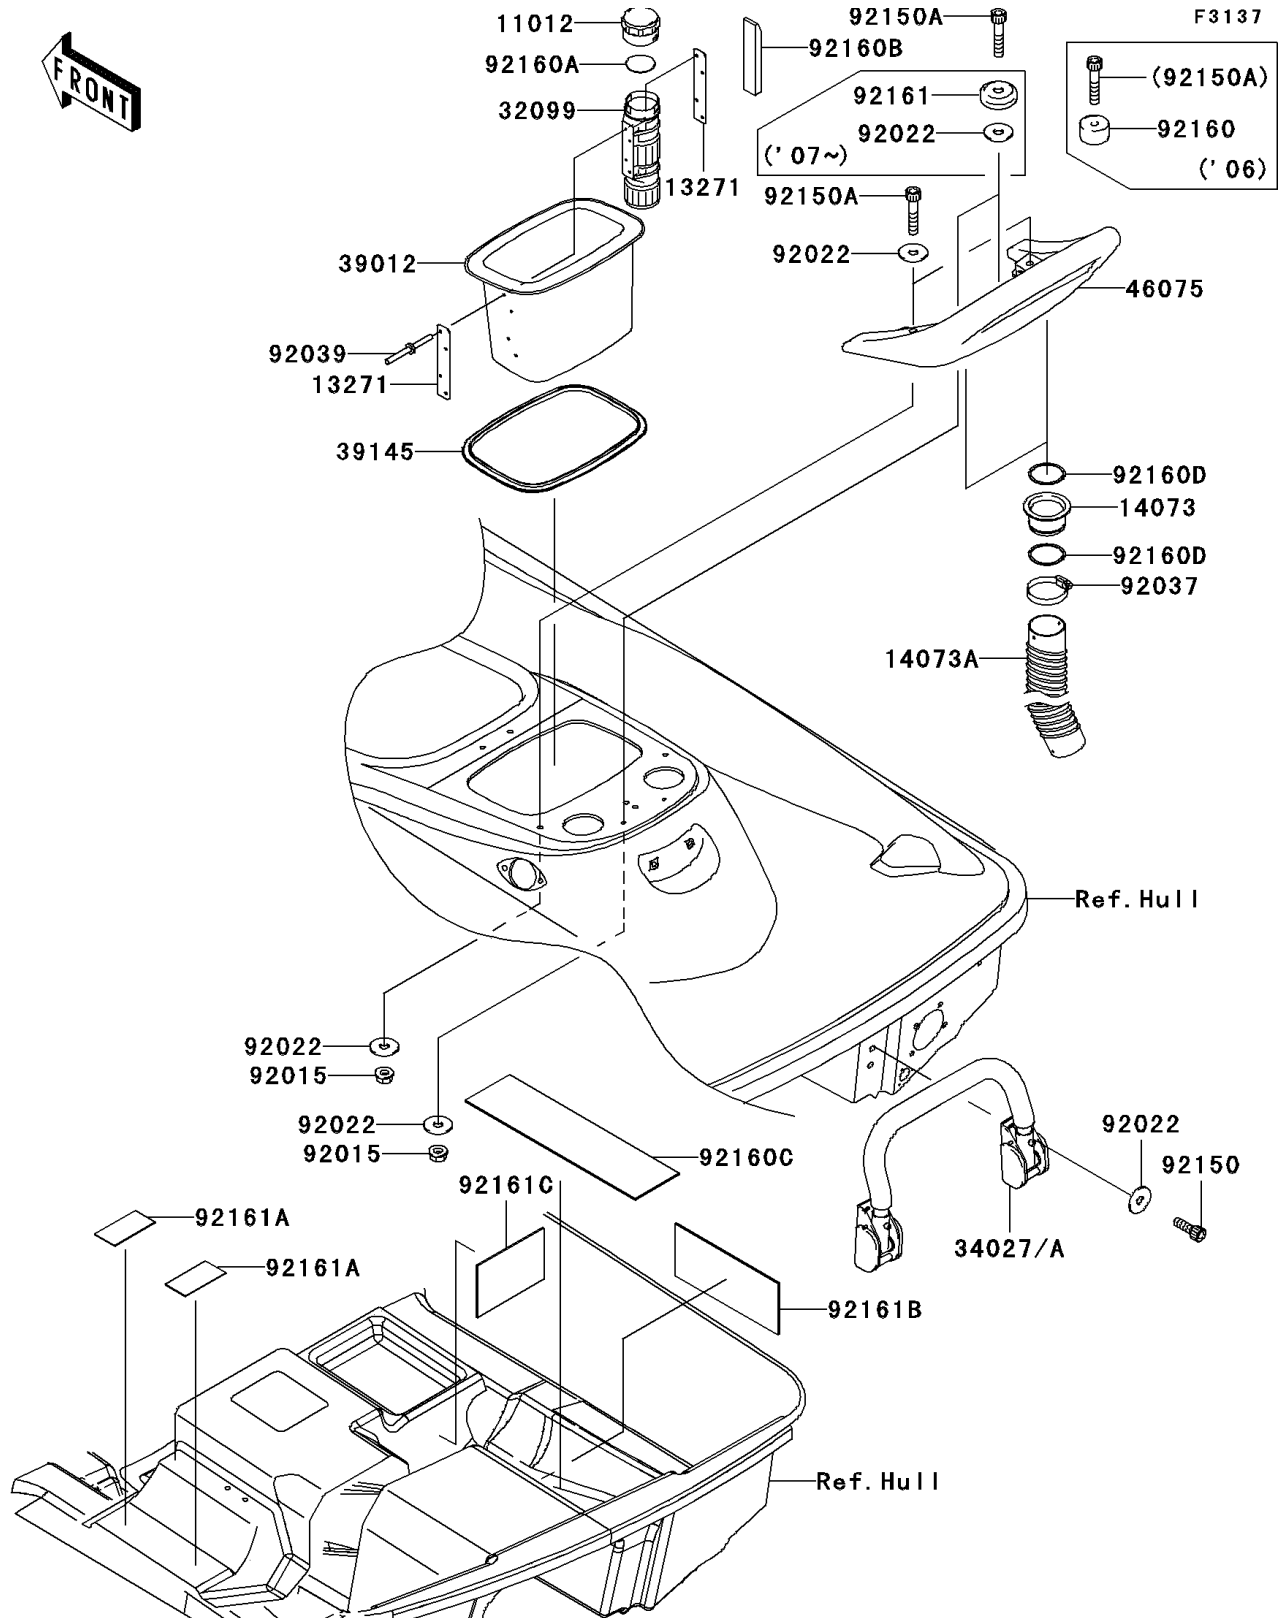

2007 STX-12F PARTS DIAGRAM

Hull Rear Fittings

2007 STX-12F PARTS LIST

Hull Rear Fittings

ITEM NAME	PART NUMBER	QUANTITY
CAP,FIRE EXTINGUISHER (Ref # 11012)	11012-3766	1
PLATE,FIRE EXTINGUISHER (Ref # 13271)	13271-3775	1
DUCT (Ref # 14073)	14073-3798	1
DUCT (Ref # 14073A)	14073-3799	1
CASE,FIRE EXTINGUISHER (Ref # 32099)	32099-3769	1
STEP-ASSY (Ref # 34027A)	34027-3708	1
CASE-STORAGE,RR (Ref # 39012)	39012-3727	1
TRIM-SEAL,REAR STORAGE (Ref # 39145)	39145-3767	1
GRIP,RR,F.BLACK (Ref # 46075)	46075-3755-6Z	1
NUT,6MM (Ref # 92015)	92015-3767	1
WASHER,6.5X20X1.5 (Ref # 92022)	92022-3710	1
CLAMP (Ref # 92037)	92037-3738	1
RIVET (Ref # 92039)	92039-3783	1
BOLT,SOCKET,6X18 (Ref # 92150)	92150-3775	1
BOLT,SOCKET,6X30 (Ref # 92150A)	92150-3822	1
DAMPER (Ref # 92160A)	92160-3814	1
DAMPER (Ref # 92160B)	92160-3821	1
DAMPER (Ref # 92160C)	92160-3839	1
DAMPER (Ref # 92160D)	92160-3910	1
DAMPER (Ref # 92161)	92161-3717	1
DAMPER (Ref # 92161A)	92161-3728	1
DAMPER (Ref # 92161B)	92161-3744	1
DAMPER (Ref # 92161C)	92161-3745	1