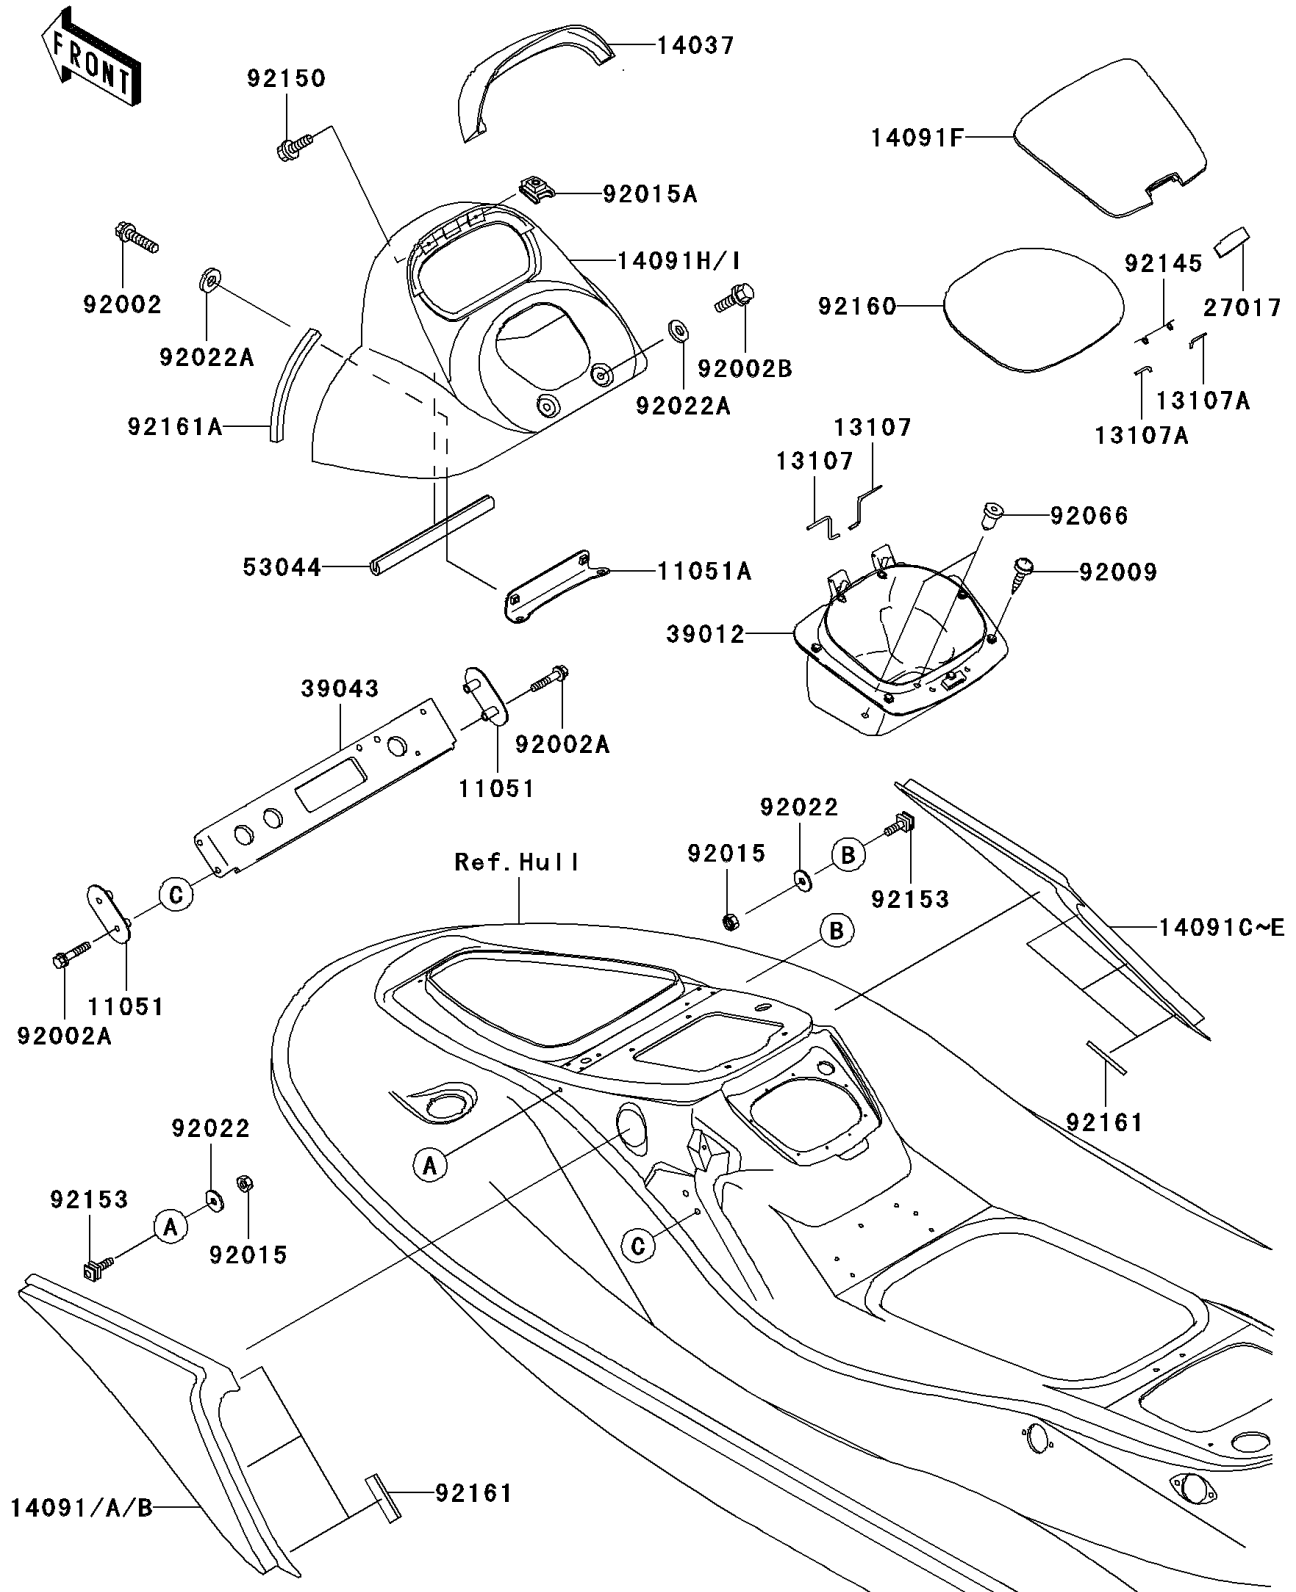

2007 STX-12F PARTS DIAGRAM

Hull Middle Fittings

F3136

2007 STX-12F PARTS LIST

Hull Middle Fittings

ITEM NAME	PART NUMBER	QUANTITY
BRACKET,CROSSMEMBER (Ref # 11051)	11051-3782	1
BRACKET (Ref # 11051A)	11051-3811	1
SHAFT (Ref # 13107)	13107-3761	1
SHAFT (Ref # 13107A)	13107-3769	1
SCREEN,METER,F.S.BLACK (Ref # 14037)	14037-3709-378	1
COVER,SIDE,LH,F.RED (Ref # 14091)	14091-3708-B1	1
COVER,SIDE,LH,C.T.BLUE (Ref # 14091B)	14091-3708-386	1
COVER,SIDE,RH,F.RED (Ref # 14091C)	14091-3709-B1	1
COVER,SIDE,RH,C.T.BLUE (Ref # 14091E)	14091-3709-386	1
COVER,CENTER STORAGE,J.WHITE (Ref # 14091F)	14091-3710-8C	1
COVER,HANDLE,F.S.BLACK (Ref # 14091I)	14091-3812-378	1
LOCK,CENTER STORAGE (Ref # 27017)	27017-3725	1
CASE-STORAGE (Ref # 39012)	39012-3735	1
CROSSMEMBER-COMP (Ref # 39043)	39043-3703	1
TRIM,L=180 (Ref # 53044)	53044-3755	1
BOLT,6X25 (Ref # 92002)	92002-3714	1
BOLT,6X30 (Ref # 92002A)	92002-3726	1
BOLT,6X12 (Ref # 92002B)	92002-3763	1
SCREW,TAPPING,5X20 (Ref # 92009)	92009-3716	1
NUT,LOCK,5MM (Ref # 92015)	92015-3798	1
NUT,CLIP,5MM (Ref # 92015A)	92015-3830	1
WASHER,5X16X1.5 (Ref # 92022)	92022-3041	1
WASHER,6.5X20X1.5 (Ref # 92022A)	92022-3710	1
PLUG (Ref # 92066)	92066-3773	1
SPRING (Ref # 92145)	92145-3711	1
BOLT,5X16 (Ref # 92150)	92150-3778	1
BOLT,5MM (Ref # 92153)	92153-3703	1
DAMPER (Ref # 92160)	92160-3933	1
DAMPER (Ref # 92161)	92161-3756	1

2007 STX-12F PARTS LIST

Hull Middle Fittings

ITEM NAME	PART NUMBER	QUANTITY
DAMPER (Ref # 92161A)	92161-3757	1