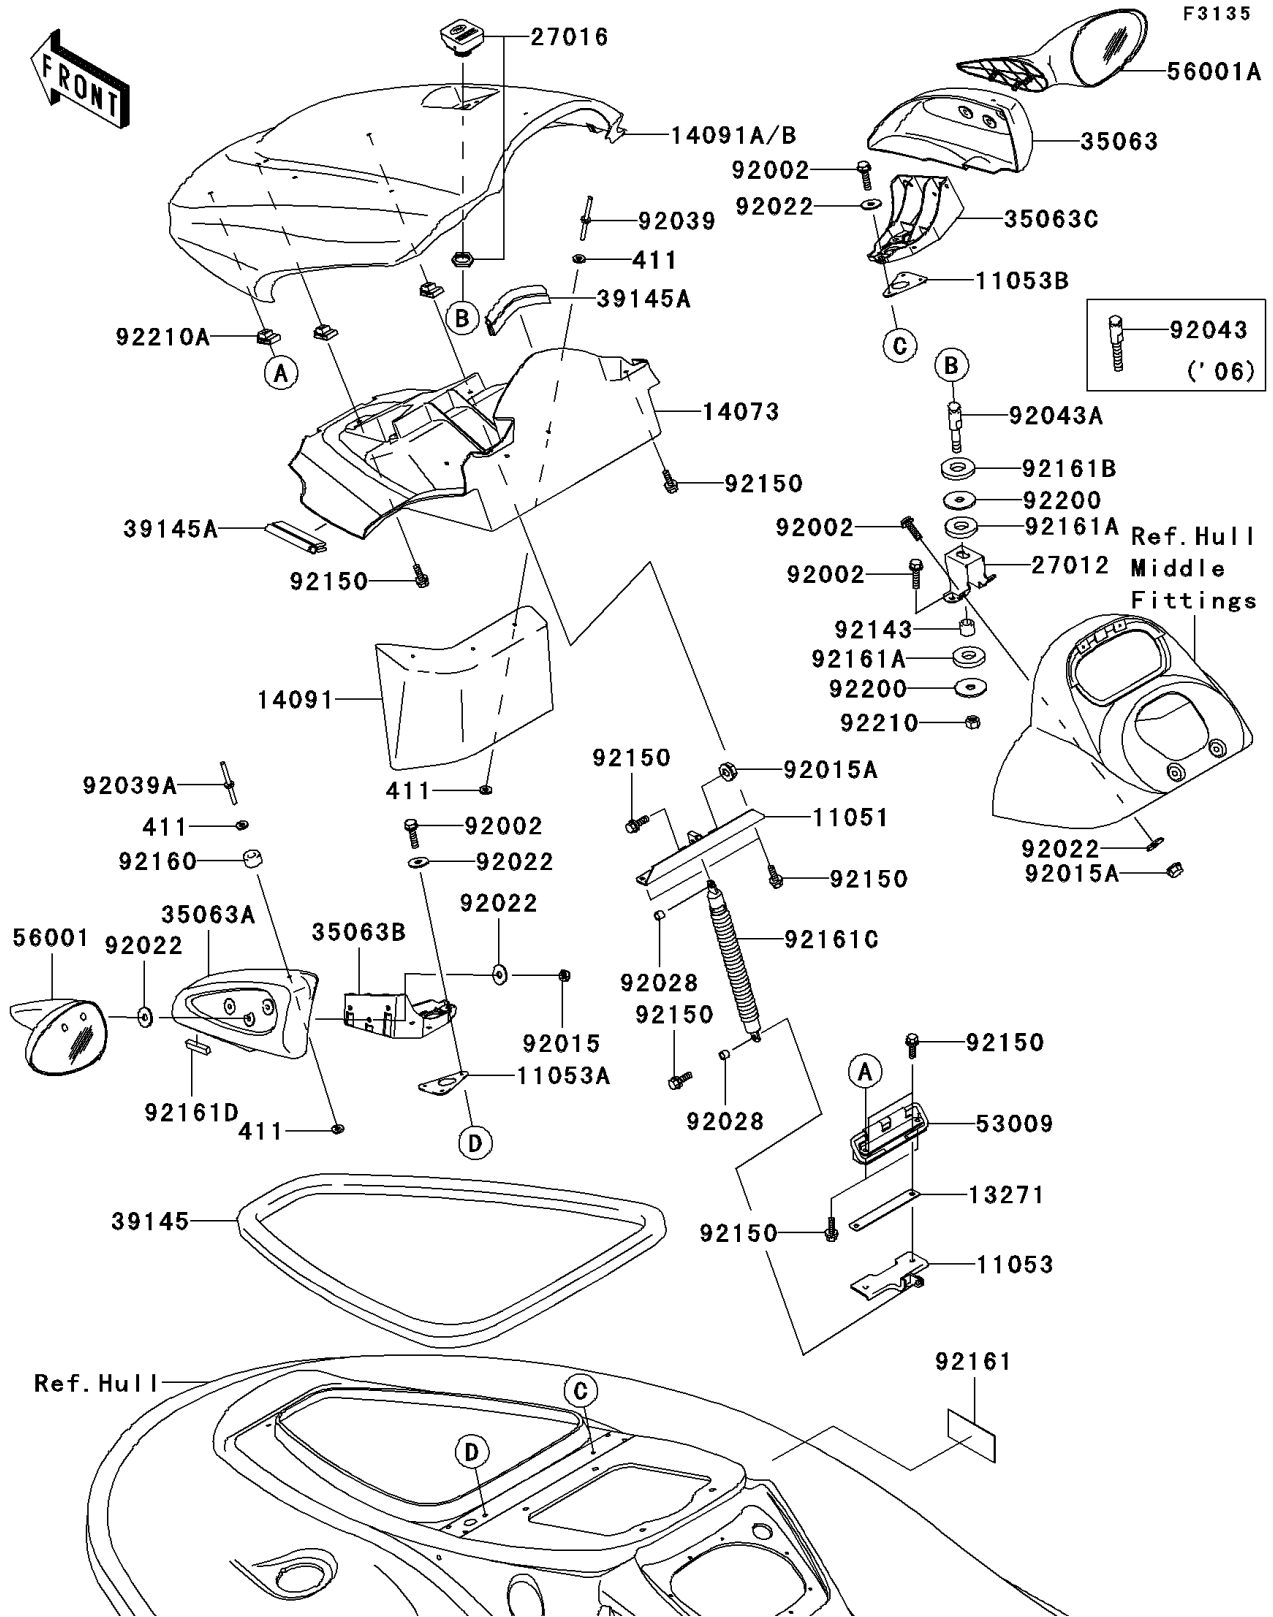

2007 STX-12F PARTS DIAGRAM

Hull Front Fittings

2007 STX-12F PARTS LIST

Hull Front Fittings

ITEM NAME	PART NUMBER	QUANTITY
BRACKET (Ref # 11051)	11051-3766	1
BRACKET (Ref # 11053)	11053-3752	1
BRACKET,LH (Ref # 11053A)	11053-3777	1
BRACKET,RH (Ref # 11053B)	11053-3778	1
PLATE (Ref # 13271)	13271-3897	1
DUCT,HATCH,INNER (Ref # 14073)	14073-3800	1
COVER,FRONT DUCT (Ref # 14091)	14091-3722	1
COVER,HATCH,F.RED (Ref # 14091A)	14091-3778-B1	1
HOOK (Ref # 27012)	27012-3855	1
LOCK-ASSY (Ref # 27016)	27016-3757	1
STAY,MIRROR,RH,F.BLACK (Ref # 35063)	35063-3709-6Z	1
STAY,MIRROR,LH,F.BLACK (Ref # 35063A)	35063-3710-6Z	1
STAY,MIRROR,LH (Ref # 35063B)	35063-3713	1
STAY,MIRROR,RH (Ref # 35063C)	35063-3714	1
TRIM-SEAL,L=1380 (Ref # 39145)	39145-3773	1
TRIM-SEAL,L=260 (Ref # 39145A)	39145-3789	1
HINGE,HATCH COVER (Ref # 53009)	53009-3725	1
MIRROR-ASSY,LH,F.S.BLACK (Ref # 56001)	56001-3721-8J	1
MIRROR-ASSY,RH,F.S.BLACK (Ref # 56001A)	56001-3722-8J	1
BOLT,6X25 (Ref # 92002)	92002-3714	1
NUT,LOCK,6MM (Ref # 92015)	92015-3766	1
NUT,6MM (Ref # 92015A)	92015-3767	1
WASHER,6.5X20X1.5 (Ref # 92022)	92022-3710	1
BUSHING (Ref # 92028)	92028-3765	1
RIVET (Ref # 92039)	92039-3714	1
RIVET (Ref # 92039A)	92039-3747	1
PIN (Ref # 92043A)	92043-3760	1
COLLAR,8.2X14X11.2 (Ref # 92143)	92143-3724	1
BOLT,6X18 (Ref # 92150)	92150-3729	1

2007 STX-12F PARTS LIST

Hull Front Fittings

ITEM NAME	PART NUMBER	QUANTITY
DAMPER (Ref # 92160)	92160-3738	1
DAMPER (Ref # 92161)	92161-3728	1
DAMPER (Ref # 92161A)	92161-3739	1
DAMPER (Ref # 92161B)	92161-3747	1
DAMPER,HATCH (Ref # 92161C)	92161-3753	1
DAMPER (Ref # 92161D)	92161-3754	1
WASHER,8.5X32X2 (Ref # 92200)	92200-3786	1
WASHER-PLAIN,5MM (Ref # 411)	411S0500	1
NUT,LOCK,8MM (Ref # 92210)	92210-3742	1
NUT,6MM (Ref # 92210A)	92210-3768	1