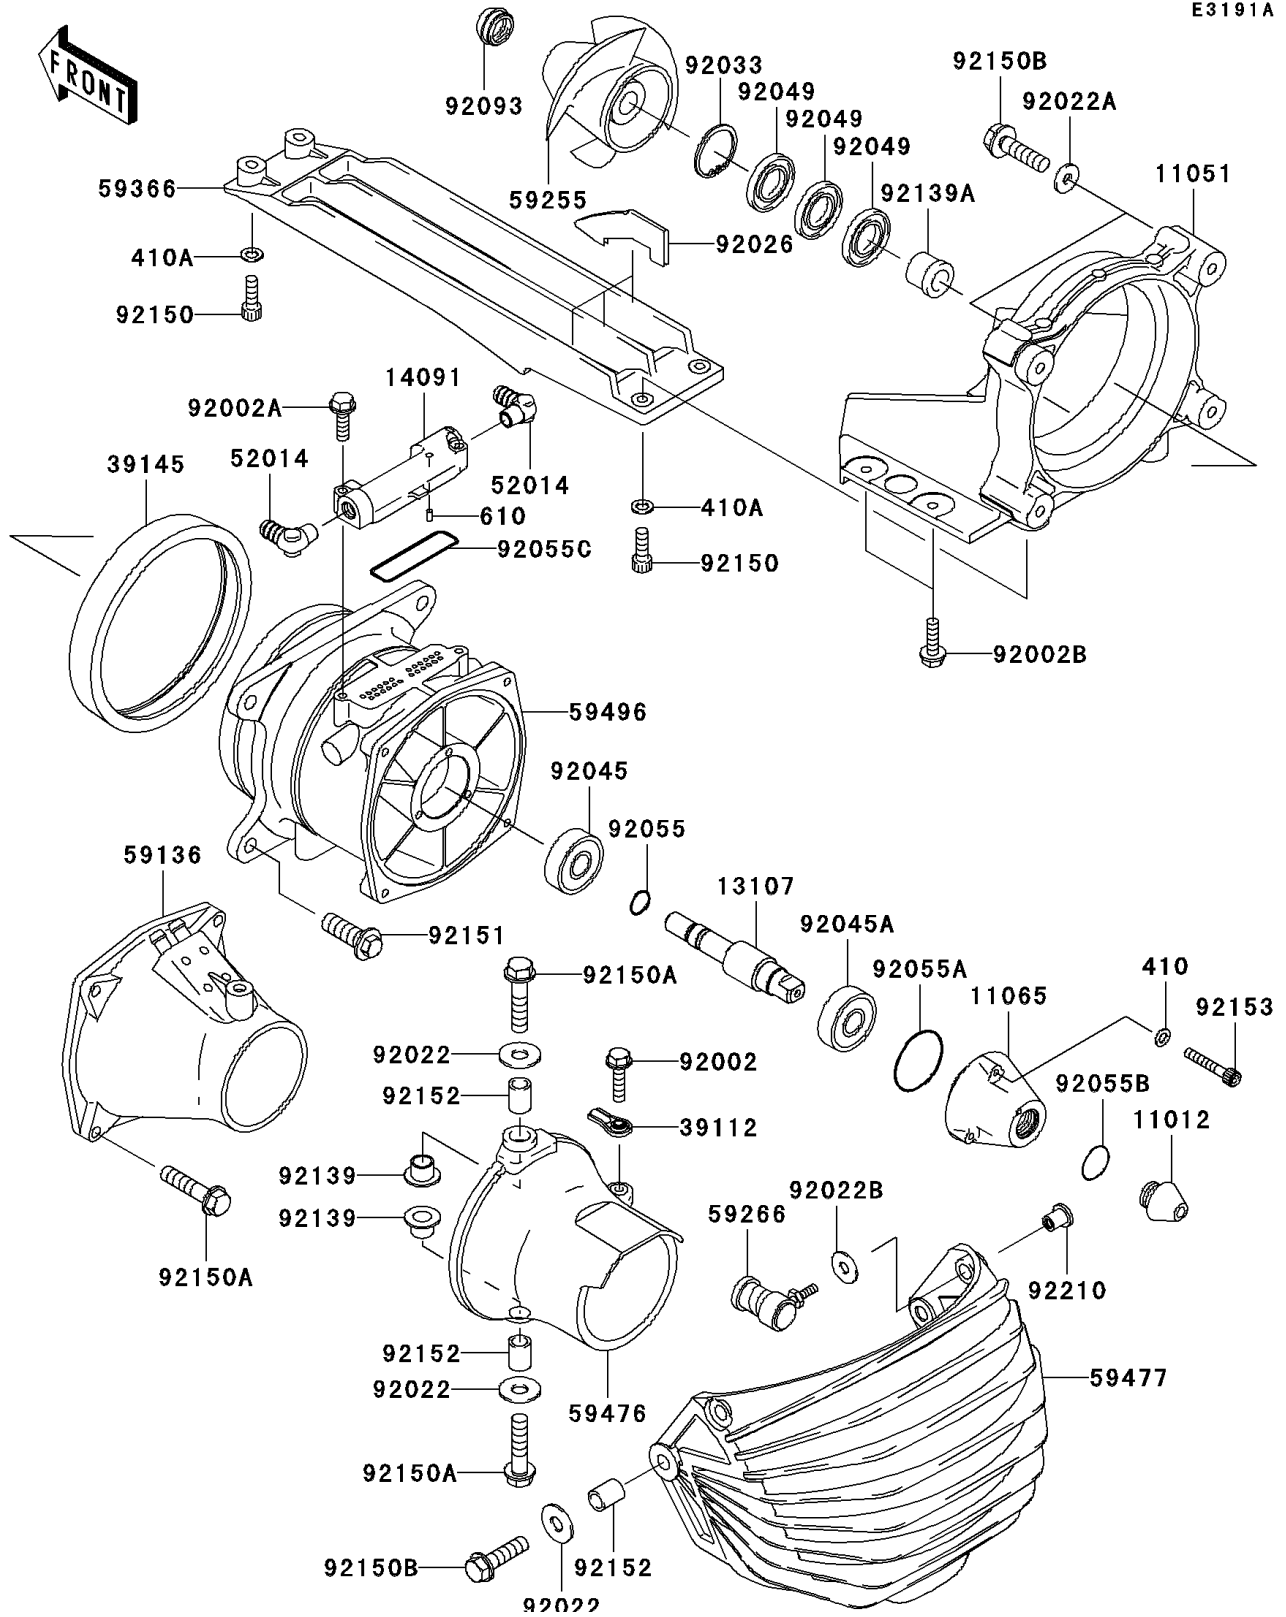

## 2007 STX-12F PARTS DIAGRAM

Jet Pump(D7F)

E3191A

## 2007 STX-12F PARTS LIST

Jet Pump(D7F)

ITEM NAME	PART NUMBER	QUANTITY
CAP (Ref # 11012)	11012-3786	1
BRACKET (Ref # 11051)	11051-3763	1
CAP (Ref # 11065)	11065-3733	1
SHAFT,JET PUMP (Ref # 13107)	13107-3794	1
COVER,VANE GUIDE (Ref # 14091)	14091-3754	1
RODEND-TIE (Ref # 39112)	39112-3703	1
TRIM-SEAL (Ref # 39145)	39145-3742	1
ELBOW (Ref # 52014)	52014-3711	1
NOZZLE-PUMP (Ref # 59136)	59136-3760	1
IMPELLER-COMP (Ref # 59255)	59255-3728	1
JOINT-BALL (Ref # 59266)	59266-3707	1
GRATE (Ref # 59366)	59366-3719	1
NOZZLE-STRG (Ref # 59476)	59476-3742	1
BUCKET-REVERSE (Ref # 59477)	59477-3711	1
VANE-GUIDE (Ref # 59496)	59496-3759	1
BOLT,6X25 (Ref # 92002)	92002-3714	1
BOLT,6X30 (Ref # 92002A)	92002-3726	1
BOLT,6X20 (Ref # 92002B)	92002-3755	1
WASHER,PLAIN (Ref # 92022)	92022-3026	1
WASHER,8.4X23X2.5 (Ref # 92022A)	92022-3744	1
WASHER (Ref # 92022B)	92022-567	1
SPACER (Ref # 92026)	92026-3742	1
RING-SNAP (Ref # 92033)	92033-3730	1
BEARING-BALL,6303R-6 (Ref # 92045)	92045-3740	1
BEARING-BALL,62/222RS (Ref # 92045A)	92045-3743	1
SEAL-OIL (Ref # 92049)	92049-3739	1
RING-O,13.0X1.9 (Ref # 92055)	92055-1011	1
RING-O (Ref # 92055A)	92055-3741	1
RING-O (Ref # 92055B)	92055-3744	1

## 2007 STX-12F PARTS LIST

Jet Pump(D7F)

ITEM NAME	PART NUMBER	QUANTITY
RING-O,70.2X74.0X1.90 (Ref # 92055C)	92055-3765	1
SEAL (Ref # 92093)	92093-3749	1
BUSHING (Ref # 92139)	92139-3701	1
BUSHING (Ref # 92139A)	92139-3715	1
BOLT,SOCKET,6X18 (Ref # 92150)	92150-3775	1
BOLT,8X35 (Ref # 92150A)	92150-3792	1
BOLT,FLANGED,8X30 (Ref # 92150B)	92150-3803	1
BOLT,10X30 (Ref # 92151)	92151-3706	1
COLLAR,8.2X11.8X15 (Ref # 92152)	92152-3703	1
BOLT,SOCKET,5X30 (Ref # 92153)	92153-3742	1
W-PLAIN-S,5MM (Ref # 410)	410S0500	1
WASHER-PLAIN-SMALL,6MM (Ref # 410A)	410S0600	1
ROLLER,4X8 (Ref # 610)	610A0408	1
NUT,6MM (Ref # 92210)	92210-3765	1