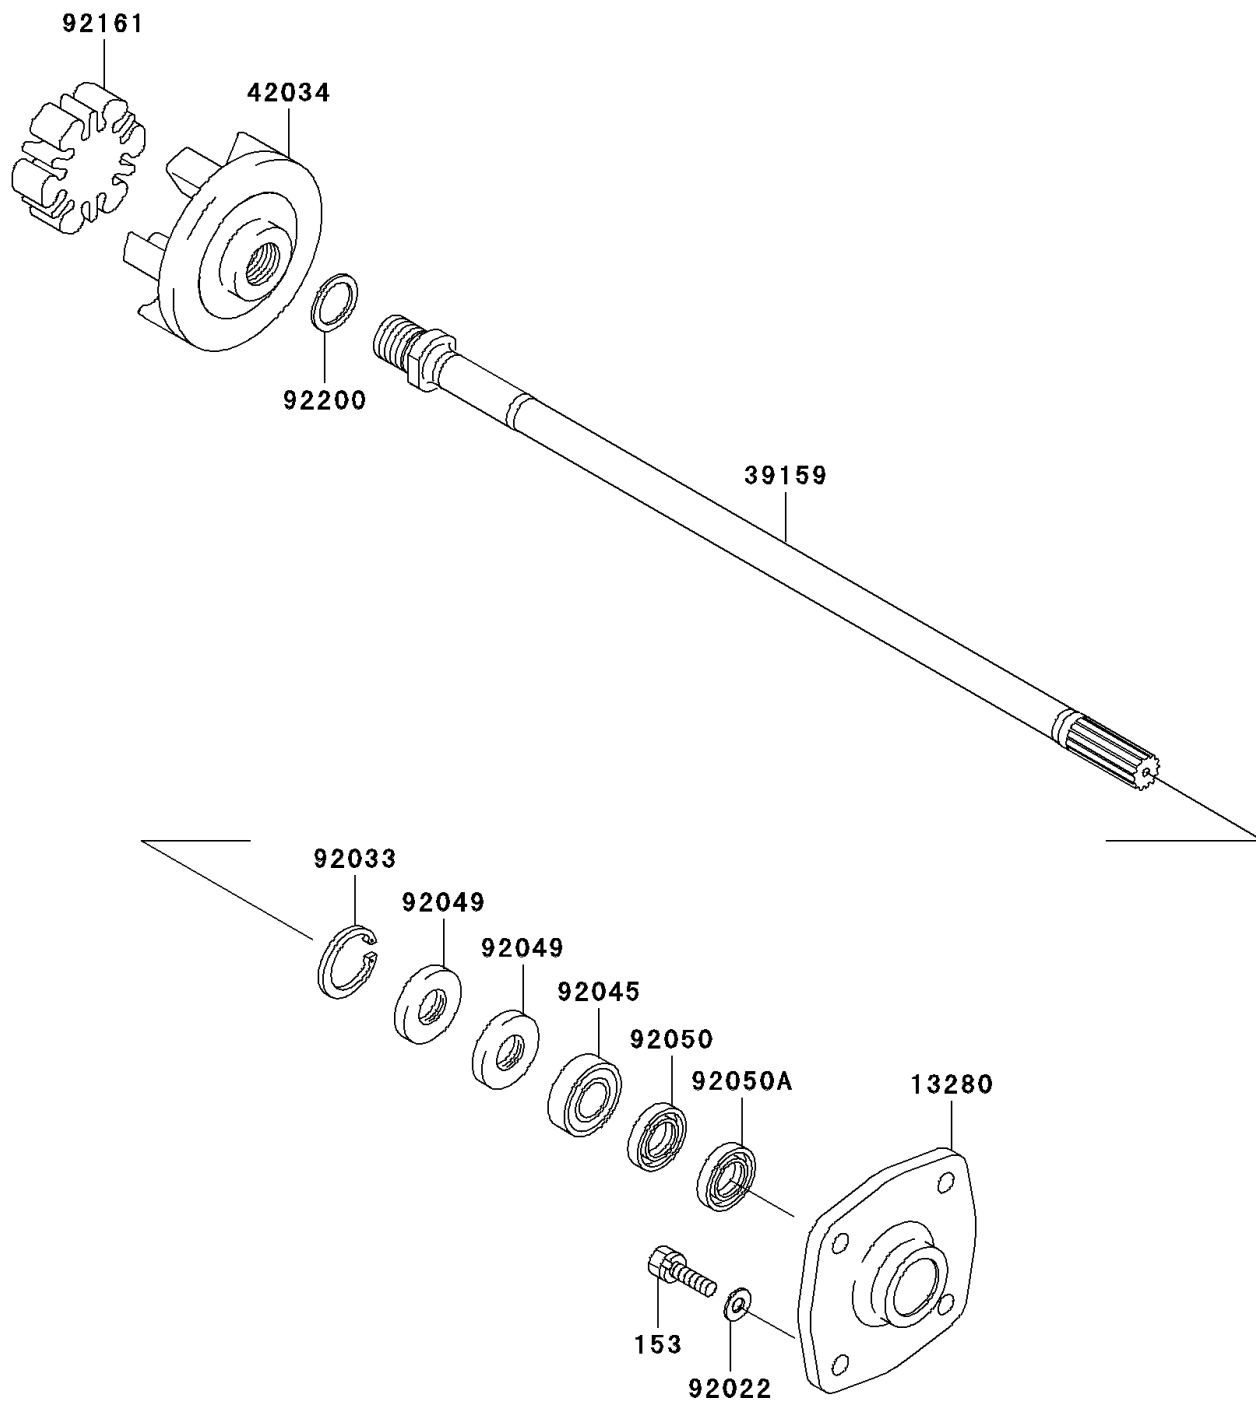

2007 STX-12F PARTS DIAGRAM

Drive Shaft

E3134

2007 STX-12F PARTS LIST

Drive Shaft

ITEM NAME	PART NUMBER	QUANTITY
HOLDER (Ref # 13280)	13280-3730	1
BOLT-WS-SMALL,8X30 (Ref # 153)	153R0830	1
SHAFT-DRIVE (Ref # 39159)	39159-3739	1
COUPLING (Ref # 42034)	42034-3711	1
WASHER,8.2X18X1.5 (Ref # 92022)	92022-1964	1
RING-SNAP,42MM (Ref # 92033)	92033-3713	1
BEARING-BALL,60042RD (Ref # 92045)	92045-3705	1
SEAL-OIL,S620426 (Ref # 92049)	92049-3707	1
SEAL-OIL,SCY20368 (Ref # 92050)	92050-502	1
SEAL-OIL,SC20367 (Ref # 92050A)	92050-503	1
DAMPER (Ref # 92161)	92161-3711	1
WASHER,24X32X2.0 (Ref # 92200)	92200-3739	1