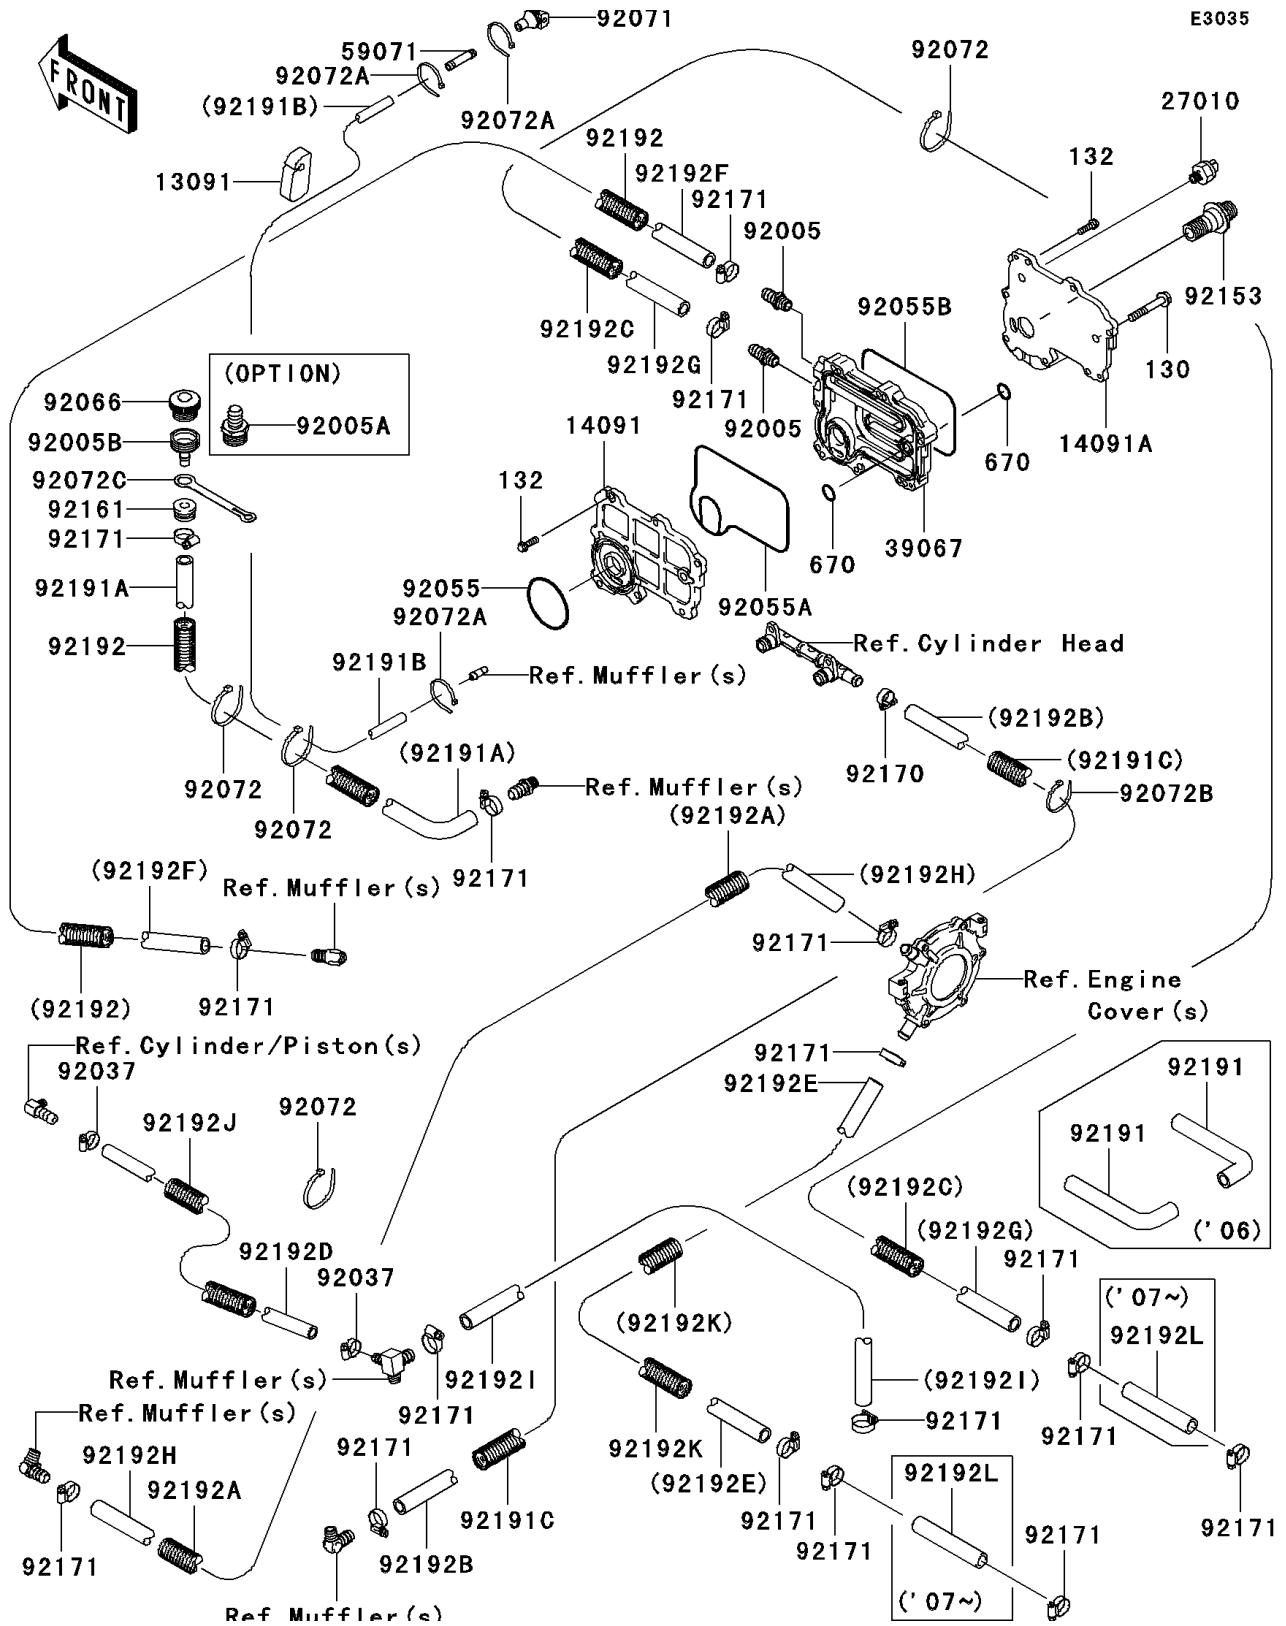

2007 STX-12F PARTS DIAGRAM

Cooling

2007 STX-12F PARTS LIST

Cooling

ITEM NAME	PART NUMBER	QUANTITY
HOLDER (Ref # 13091)	13091-3712	1
COVER,INSIDE (Ref # 14091)	14091-3755	1
COVER,OUTSIDE (Ref # 14091A)	14091-3756	1
SWITCH,OIL PRESSURE (Ref # 27010)	27010-3786	1
COOLER-OIL (Ref # 39067)	39067-3704	1
JOINT (Ref # 59071)	59071-3764	1
FITTING (Ref # 92005)	92005-3714	1
FITTING,FLUSH (Ref # 92005A)	92005-3748	1
FITTING,FLUSH (Ref # 92005B)	92005-3753	1
CLAMP (Ref # 92037)	92037-3726	1
RING-O,58X3 (Ref # 92055)	92055-3767	1
RING-O,INSIDE (Ref # 92055A)	92055-3770	1
RING-O,OUTSIDE (Ref # 92055B)	92055-3772	1
PLUG (Ref # 92066)	92066-3787	1
GROMMET (Ref # 92071)	92071-3815	1
BAND,L=188 (Ref # 92072)	92072-1239	1
BAND,L=99 (Ref # 92072A)	92072-3871	1
BAND (Ref # 92072B)	92072-3874	1
BAND (Ref # 92072C)	92072-3877	1
BOLT,OIL COOLER (Ref # 92153)	92153-3713	1
DAMPER (Ref # 92161)	92161-1331	1
CLAMP (Ref # 92170)	92170-3729	1
CLAMP (Ref # 92171)	92171-3714	1
TUBE,CHAMBER-TAIL PIPE (Ref # 92191A)	92191-3850	1
TUBE,7X12X1590 (Ref # 92191B)	92191-3874	1
TUBE (Ref # 92191C)	92191-3884	1
TUBE, PROTECTOR (Ref # 92192)	92192-3711	1
TUBE,PROTECTOR,19.5X23.8X380 (Ref # 92192A)	92192-3714	1
TUBE,12X18X630 (Ref # 92192B)	92192-3716	1

2007 STX-12F PARTS LIST

Cooling

ITEM NAME	PART NUMBER	QUANTITY
TUBE,PROTECTOR (Ref # 92192C)	92192-3732	1
TUBE,9X15X450 (Ref # 92192D)	92192-3738	1
TUBE,GENERATOR-HULL (Ref # 92192E)	92192-3739	1
TUBE,12X18X1000 (Ref # 92192F)	92192-3740	1
TUBE,12X18X1520 (Ref # 92192G)	92192-3741	1
TUBE,12X18X480 (Ref # 92192H)	92192-3742	1
TUBE,WATER MUFFLER-HULL (Ref # 92192I)	92192-3746	1
TUBE,PROTECTOR,L=350 (Ref # 92192J)	92192-3747	1
TUBE,CORRUGATED,L=600M (Ref # 92192K)	92192-3751	1
BOLT-FLANGED,8X50 (Ref # 130)	130Y0850	1
BOLT-FLANGED-SMALL,6X20 (Ref # 132)	132Y0620	1
O RING,14MM (Ref # 670)	670D2014	1
TUBE,PUMP-HULL (Ref # 92192L)	92192-3789	1