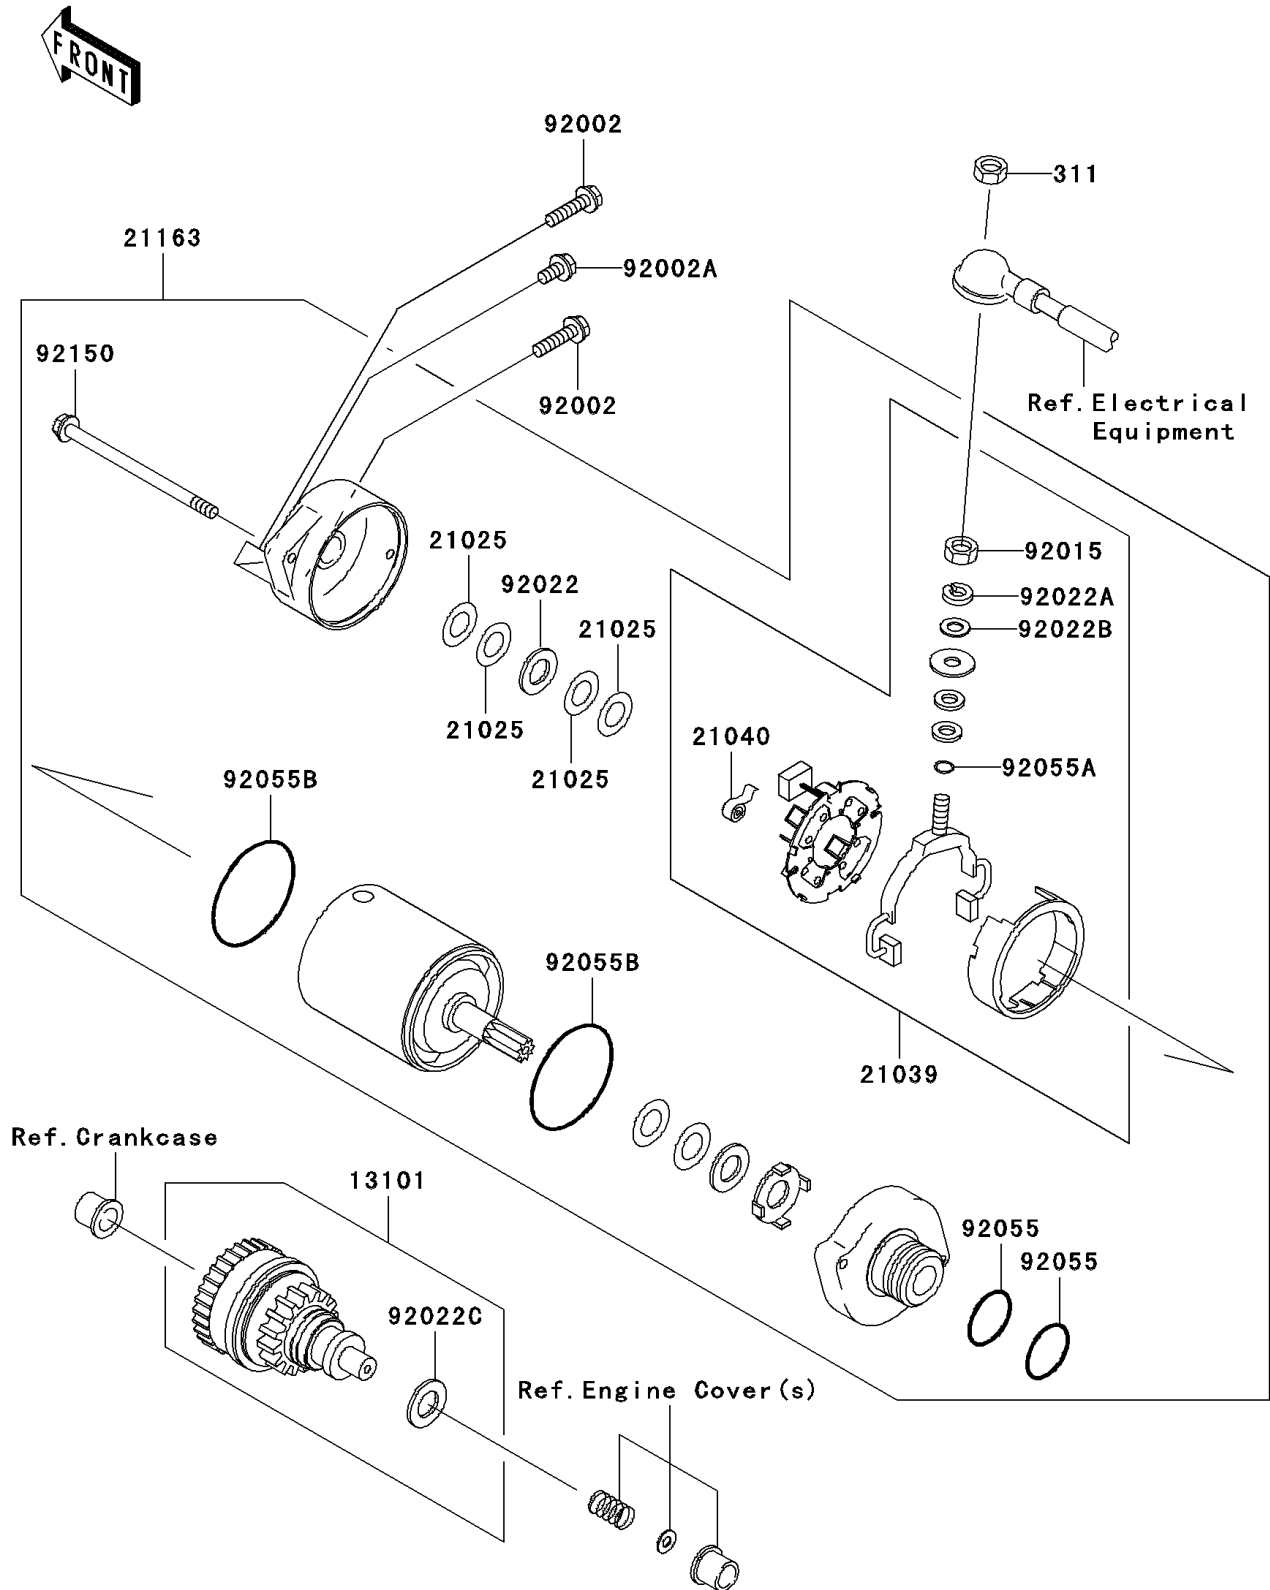

2007 STX-12F PARTS DIAGRAM

Starter Motor

E1840

2007 STX-12F PARTS LIST

Starter Motor

ITEM NAME	PART NUMBER	QUANTITY
GEAR-ASSY (Ref # 13101)	13101-3710	1
WASHER,9.1X18X0.2 (Ref # 21025)	21025-011	1
BRUSH,CARBON (Ref # 21039)	21039-3703	1
SPRING-BRUSH (Ref # 21040)	21040-1055	1
STARTER-ELECTRIC (Ref # 21163)	21163-3721	1
NUT-HEX,6MM (Ref # 311)	311R0600	1
BOLT,6X25 (Ref # 92002)	92002-3714	1
BOLT,6X12 (Ref # 92002A)	92002-3763	1
NUT,6MM (Ref # 92015)	92015-3710	1
WASHER,9.1X18X0.8 (Ref # 92022)	92022-1132	1
WASHER,6MM (Ref # 92022A)	92022-3711	1
WASHER,6MM (Ref # 92022B)	92022-3713	1
WASHER,12X24X1.0 (Ref # 92022C)	92022-3731	1
RING-O (Ref # 92055)	92055-1276	1
RING-O,4.5X2.0 (Ref # 92055A)	92055-1370	1
RING-O,STARTER MOTOR (Ref # 92055B)	92055-1381	1
BOLT (Ref # 92150)	92150-3772	1