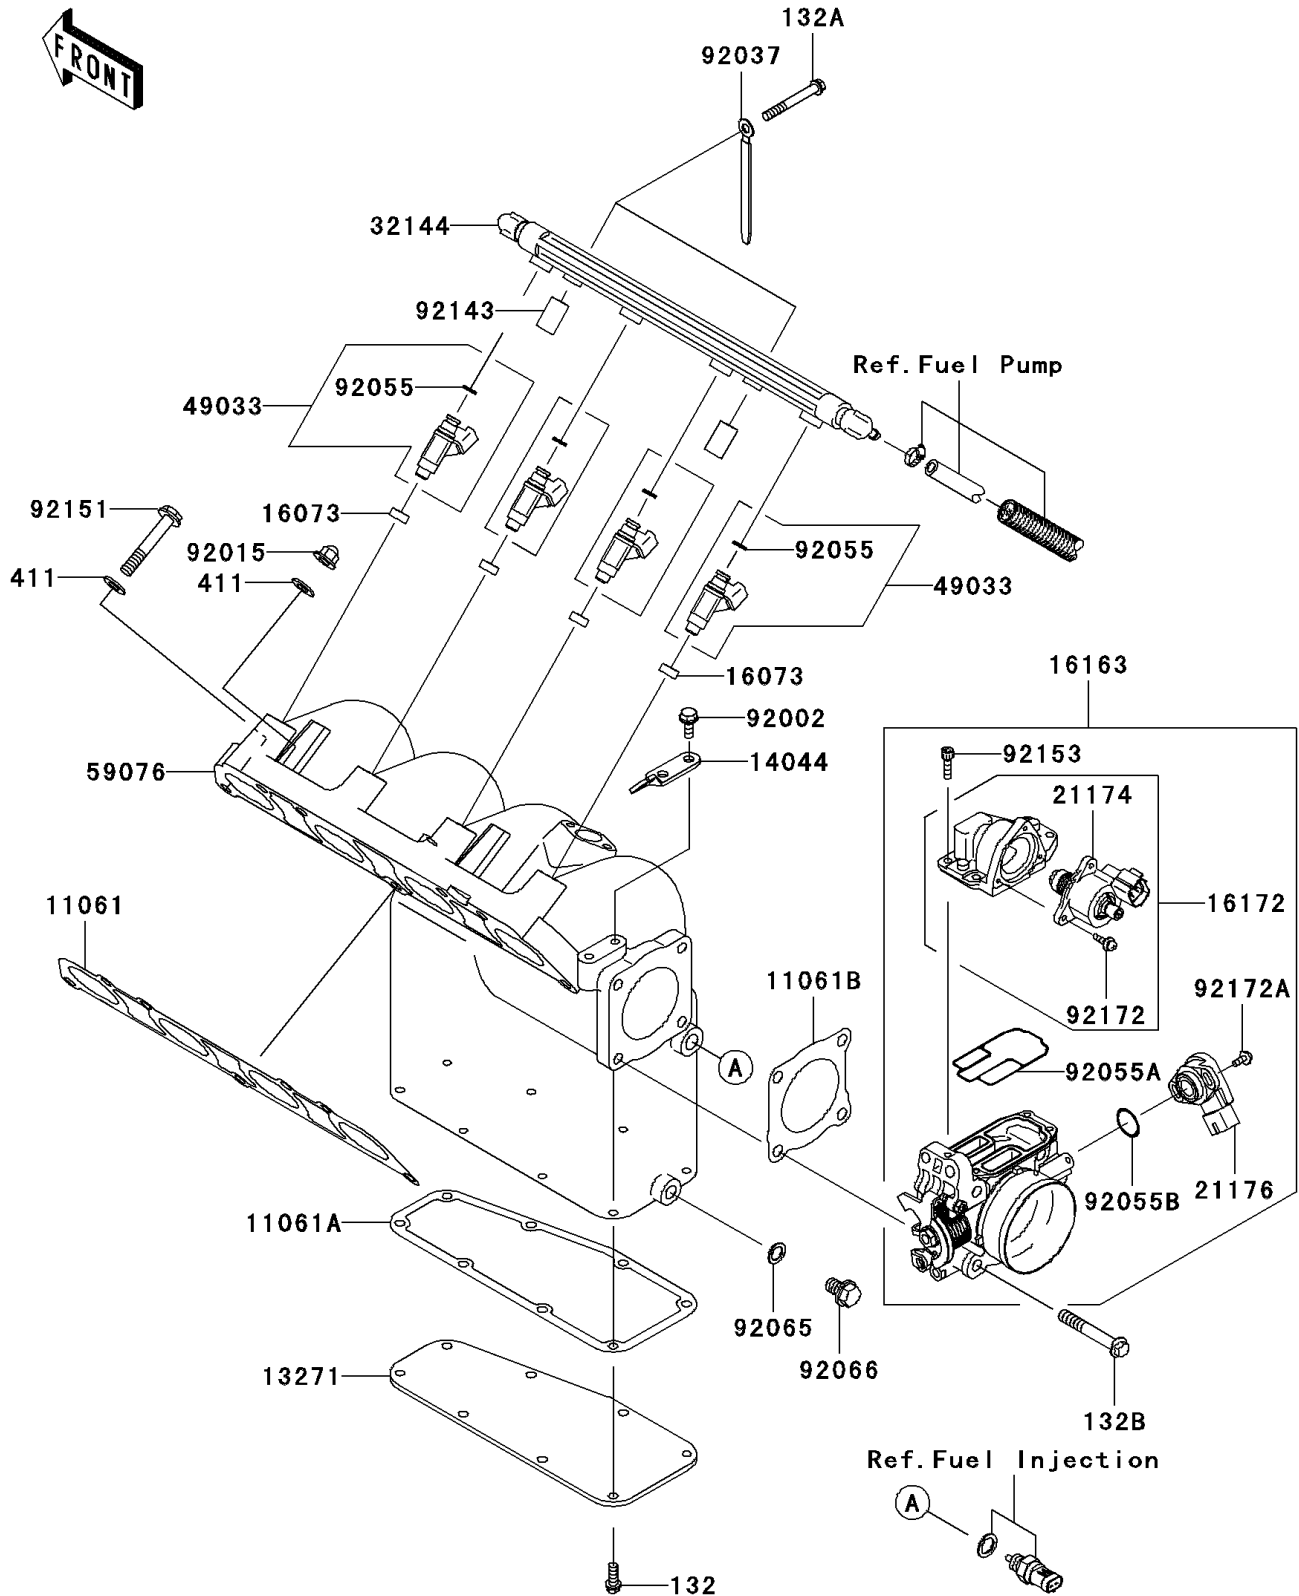

## 2007 STX-12F PARTS DIAGRAM

Throttle

E1510

## 2007 STX-12F PARTS LIST

### Throttle

ITEM NAME	PART NUMBER	QUANTITY
GASKET,MANIFOLD (Ref # 11061)	11061-3716	1
GASKET,PLATE (Ref # 11061A)	11061-3727	1
GASKET,THROTTLE (Ref # 11061B)	11061-3738	1
BOLT-FLANGED-SMALL,6X16 (Ref # 132)	132Y0616	1
PLATE,MANIFOLD (Ref # 13271)	13271-3875	1
BOLT-FLANGED-SMALL,6X50 (Ref # 132A)	132Y0650	1
BOLT-FLANGED-SMALL,8X55 (Ref # 132B)	132Y0855	1
HOLDER-CABLE (Ref # 14044)	14044-3748	1
INSULATOR (Ref # 16073)	16073-3707	1
THROTTLE-ASSY,AC54 (Ref # 16163)	16163-3711	1
ACTUATOR (Ref # 16172)	16172-3705	1
MOTOR-ELECTRIC,STM (Ref # 21174)	21174-3706	1
SENSOR,TPS (Ref # 21176)	21176-3762	1
PIPE-ASSY (Ref # 32144)	32144-3705	1
WASHER-PLAIN,8MM (Ref # 411)	411S0800	1
NOZZLE-INJECTION (Ref # 49033)	49033-3707	1
MANIFOLD-INTAKE (Ref # 59076)	59076-3732	1
BOLT,6X16MM (Ref # 92002)	92002-3728	1
NUT,CAP,8MM (Ref # 92015)	92015-1371	1
CLAMP,L=100 (Ref # 92037)	92037-3736	1
RING-O,INJECTION NOZZLE (Ref # 92055)	92055-1622	1
RING-O (Ref # 92055A)	92055-3773	1
RING-O (Ref # 92055B)	92055-3774	1
GASKET,10.5X16X1 (Ref # 92065)	92065-058	1
PLUG (Ref # 92066)	92066-3781	1
COLLAR (Ref # 92143)	92143-3731	1
BOLT,8X60 (Ref # 92151)	92151-3730	1
BOLT (Ref # 92153)	92153-3723	1
SCREW (Ref # 92172)	92172-3710	1

## 2007 STX-12F PARTS LIST

Throttle

ITEM NAME	PART NUMBER	QUANTITY
SCREW (Ref # 92172A)	92172-3711	1