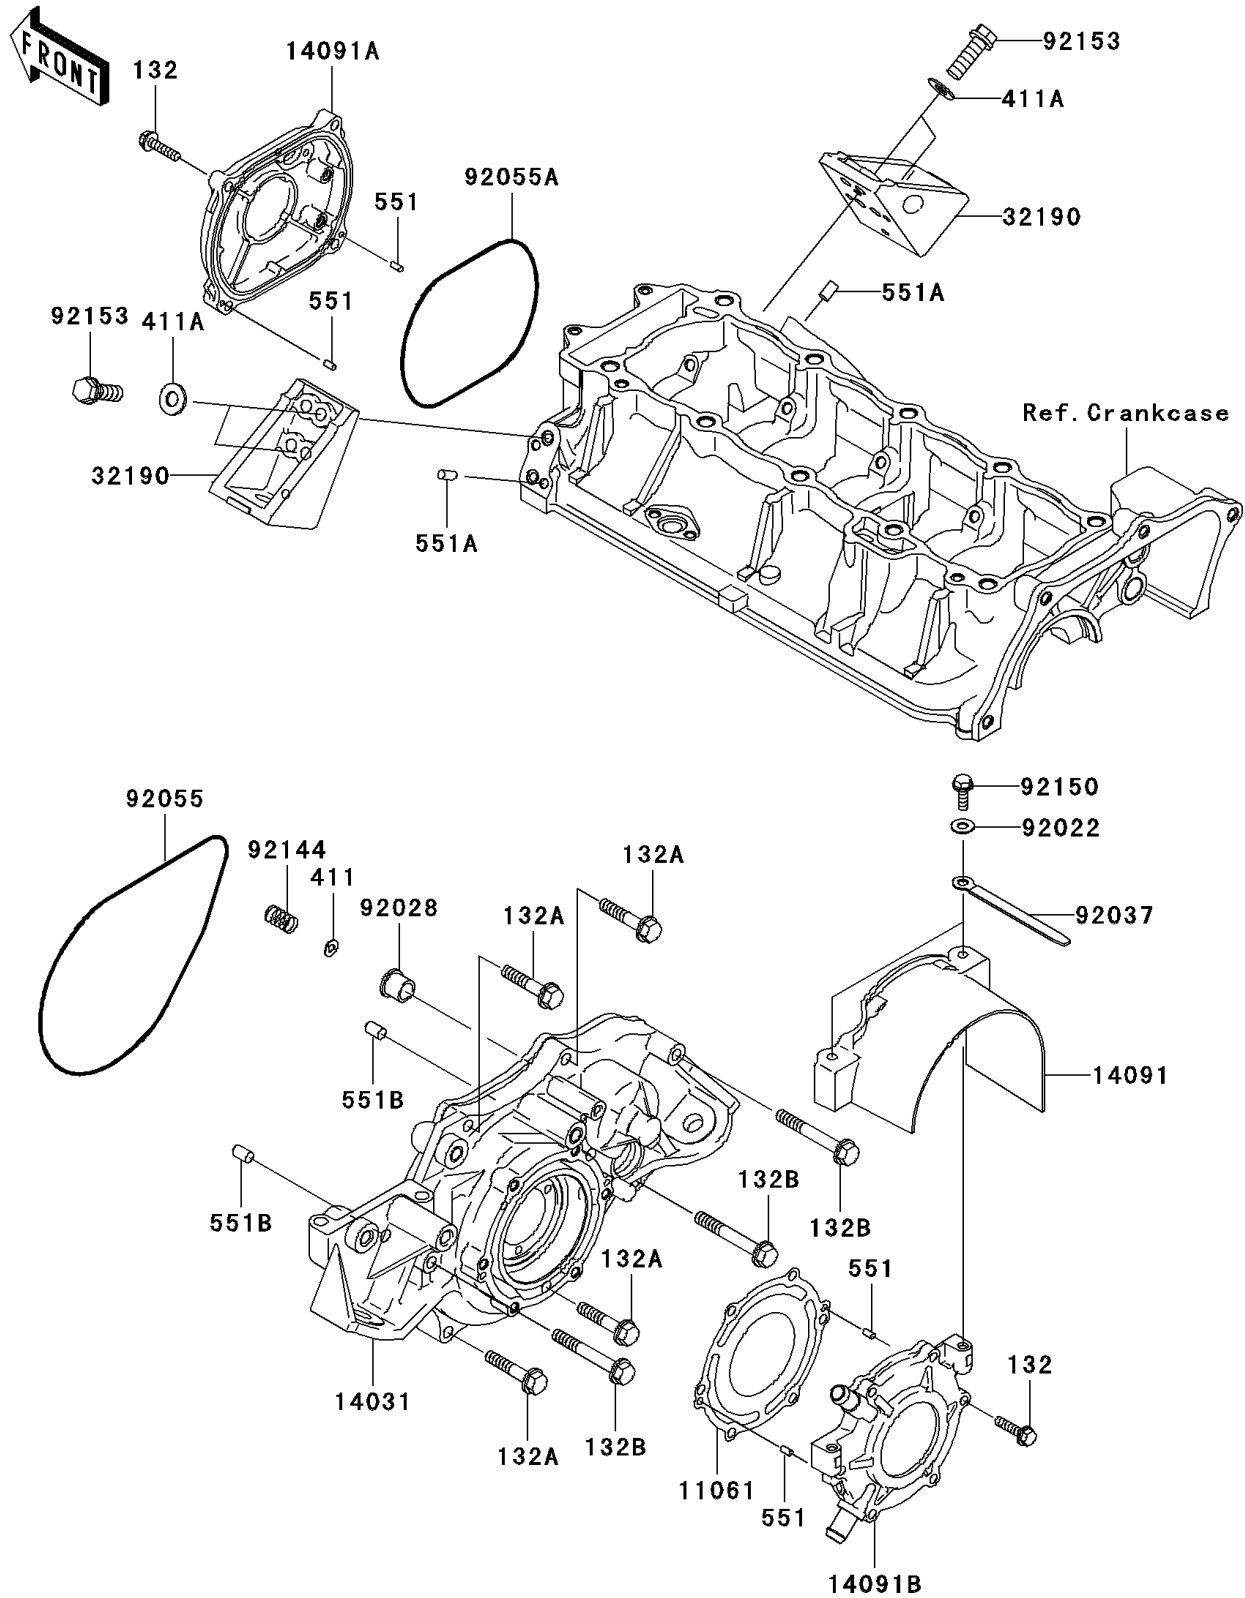

2007 STX-12F PARTS DIAGRAM

Engine Cover(s)(D7F)

E1431A

2007 STX-12F PARTS LIST

Engine Cover(s)(D7F)

ITEM NAME	PART NUMBER	QUANTITY
GASKET,OUTPUT COVER (Ref # 11061)	11061-3709	1
BOLT-FLANGED-SMALL,6X25 (Ref # 132)	132Y0625	1
BOLT-FLANGED-SMALL,8X40 (Ref # 132A)	132Y0840	1
BOLT-FLANGED-SMALL,8X60 (Ref # 132B)	132Y0860	1
COVER-GENERATOR (Ref # 14031)	14031-3737	1
COVER,COUPLING (Ref # 14091)	14091-3749	1
COVER,PULS (Ref # 14091A)	14091-3763	1
COVER,OUTPUT (Ref # 14091B)	14091-3776	1
BRACKET-ENGINE (Ref # 32190)	32190-3703	1
WASHER-PLAIN,5MM (Ref # 411)	411S0500	1
WASHER-PLAIN,8MM (Ref # 411A)	411S0800	1
PIN-DOWEL (Ref # 551)	551R0408	1
PIN-DOWEL (Ref # 551A)	551R0612	1
PIN-DOWEL (Ref # 551B)	551R0812	1
WASHER,6.5X20X1.5 (Ref # 92022)	92022-3710	1
BUSHING (Ref # 92028)	92028-3718	1
CLAMP,L=100 (Ref # 92037)	92037-3736	1
RING-O,196X3 (Ref # 92055)	92055-3761	1
RING-O,120X3 (Ref # 92055A)	92055-3762	1
SPRING (Ref # 92144)	92144-3728	1
BOLT,6X18 (Ref # 92150)	92150-3729	1
BOLT,FLANGED,8X30 (Ref # 92153)	92153-3722	1