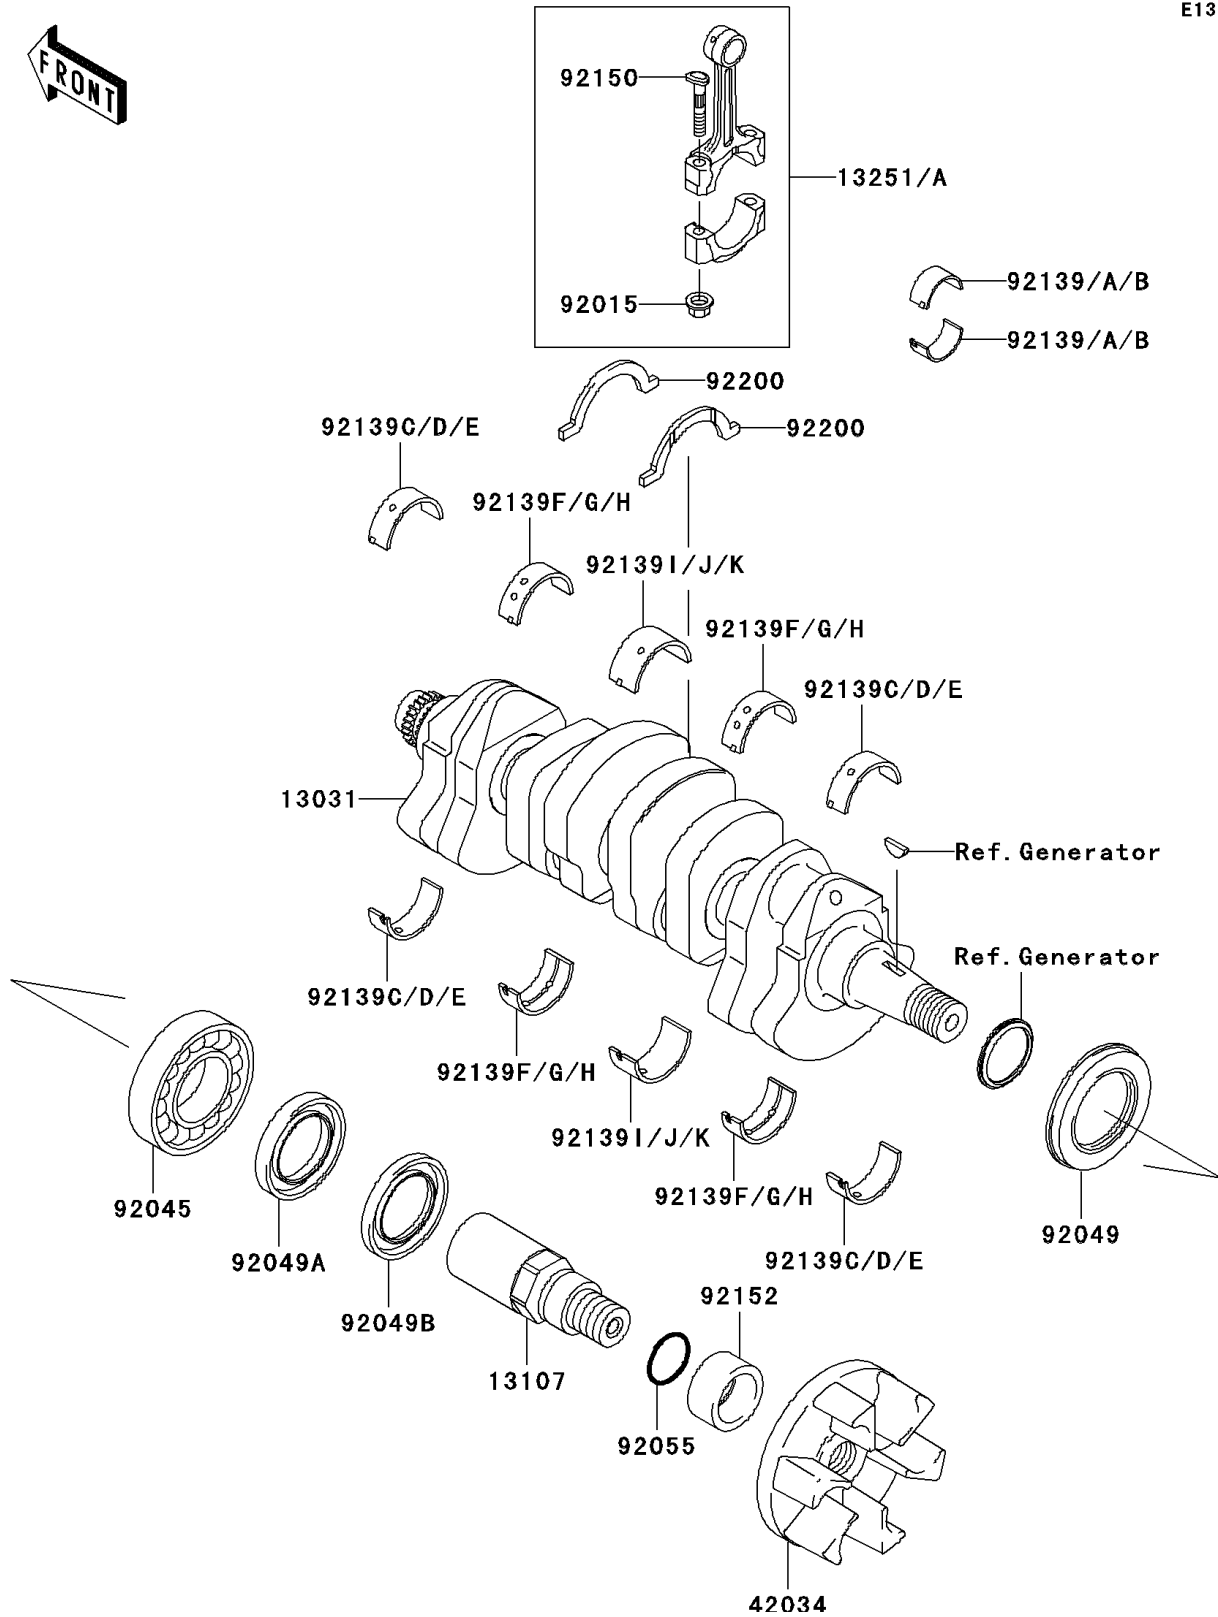

2007 STX-12F PARTS DIAGRAM

Crankshaft

E1321

2007 STX-12F PARTS LIST

Crankshaft

ITEM NAME	PART NUMBER	QUANTITY
CRANKSHAFT-COMP (Ref # 13031)	13031-3740	1
SHAFT (Ref # 13107)	13107-3785	1
ROD-ASSY-CONNECTING,K (Ref # 13251)	13251-3701-KK	1
ROD-ASSY-CONNECTING,L (Ref # 13251A)	13251-3701-LL	1
COUPLING (Ref # 42034)	42034-3711	1
NUT,CONNECTING ROD (Ref # 92015)	92015-1559	1
BEARING-BALL,6208ZZ AS2S (Ref # 92045)	92045-3739	1
SEAL-OIL,SD347626LHS (Ref # 92049)	92049-3736	1
SEAL-OIL,FPJ740628.5ZS (Ref # 92049A)	92049-3737	1
SEAL-OIL,S40626NS (Ref # 92049B)	92049-3738	1
RING-O (Ref # 92055)	92055-091	1
BUSHING,CONNECTING ROD,BLUE (Ref # 92139)	92139-1091	1
BUSHING,CONNECTING ROD,BLACK (Ref # 92139A)	92139-1092	1
BUSHING,CONNECTING ROD,BROWN (Ref # 92139B)	92139-1093	1
BUSHING,CRANKSHAFT,#1,BLUE (Ref # 92139C)	92139-3702	1
BUSHING,CRANKSHAFT,#1,BLACK (Ref # 92139D)	92139-3703	1
BUSHING,CRANKSHAFT,#1,BROWN (Ref # 92139E)	92139-3704	1
BUSHING,CRANKSHAFT,#2,BLUE (Ref # 92139F)	92139-3705	1
BUSHING,CRANKSHAFT,#2,BLACK (Ref # 92139G)	92139-3706	1
BUSHING,CRANKSHAFT,#2,BROWN (Ref # 92139H)	92139-3707	1
BUSHING,CRANKSHAFT,#3,BLUE (Ref # 92139I)	92139-3711	1
BUSHING,CRANKSHAFT,#3,BLACK (Ref # 92139J)	92139-3712	1
BUSHING,CRANKSHAFT,#3,BROWN (Ref # 92139K)	92139-3713	1
BOLT,CONNECTING ROD,9MM (Ref # 92150)	92150-1362	1
COLLAR,OUTPUT RR,L=19.5 (Ref # 92152)	92152-3733	1
WASHER (Ref # 92200)	92200-3789	1