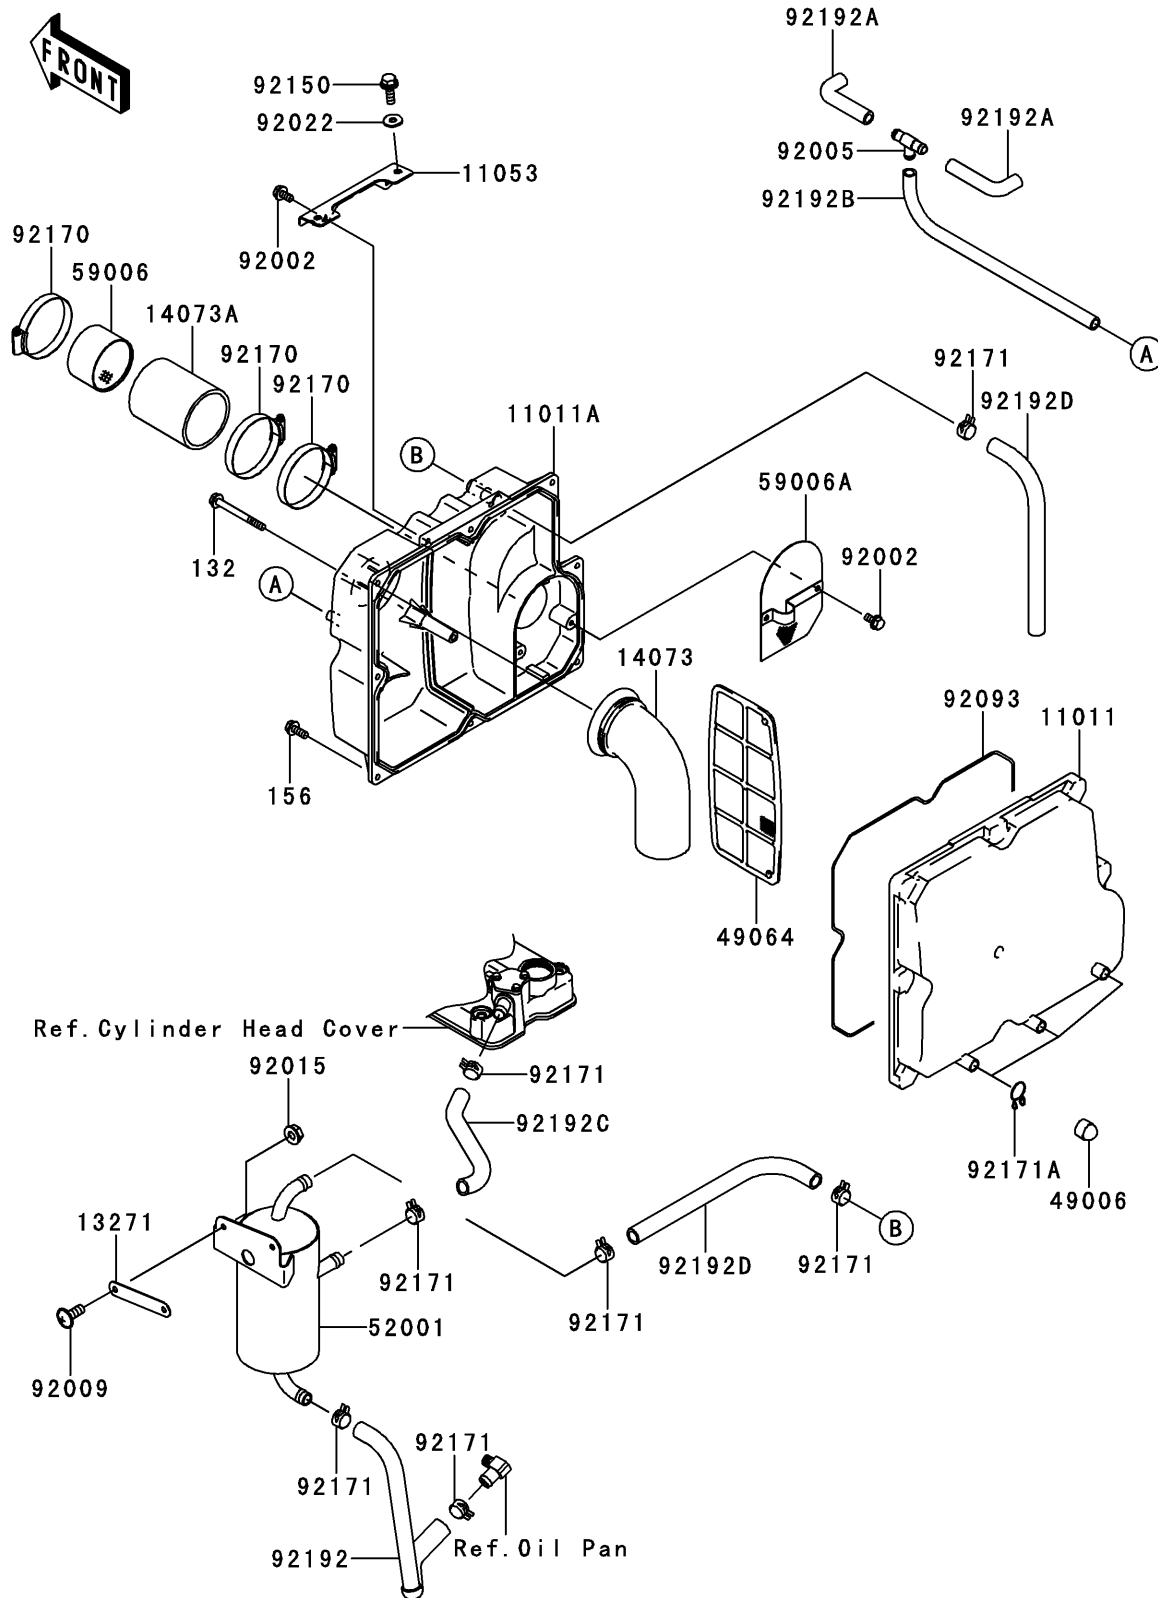

## 2007 STX-12F PARTS DIAGRAM

Intake Silencer

E1130

## 2007 STX-12F PARTS LIST

Intake Silencer

ITEM NAME	PART NUMBER	QUANTITY
CASE-AIR FILTER,RR (Ref # 11011)	11011-3704	1
CASE-AIR FILTER (Ref # 11011A)	11011-3706	1
BRACKET (Ref # 11053)	11053-3789	1
BOLT-FLANGED-SMALL,6X60 (Ref # 132)	132Y0660	1
PLATE (Ref # 13271)	13271-3880	1
DUCT,AIR FILTER-ASV (Ref # 14073)	14073-3794	1
DUCT,AIR FILTER-THOROTTLE (Ref # 14073A)	14073-3795	1
BOLT-WP,6X16 (Ref # 156)	156R0616	1
BOOT,DRAIN (Ref # 49006)	49006-3718	1
FILTER-AIR (Ref # 49064)	49064-3702	1
TANK-OIL (Ref # 52001)	52001-3738	1
ARRESTER-FLAME (Ref # 59006)	59006-0019	1
ARRESTER-FLAME (Ref # 59006A)	59006-3720	1
BOLT,6X12 (Ref # 92002)	92002-3763	1
FITTING (Ref # 92005)	92005-3745	1
SCREW,6X20 (Ref # 92009)	92009-3870	1
NUT,6MM (Ref # 92015)	92015-3767	1
WASHER,8.2X18X1.5 (Ref # 92022)	92022-3743	1
SEAL (Ref # 92093)	92093-3766	1
BOLT,8X20 (Ref # 92150)	92150-3713	1
CLAMP (Ref # 92170)	92170-3764	1
CLAMP,TUBE (Ref # 92171)	92171-3710	1
CLAMP,BOOT (Ref # 92171A)	92171-3711	1
TUBE,SEPARTOR-OILPLAN (Ref # 92192)	92192-3701	1
TUBE (Ref # 92192A)	92192-3717	1
TUBE,ASV-AIR CASE (Ref # 92192B)	92192-3718	1
TUBE,HEAD-SEPARATOR (Ref # 92192C)	92192-3719	1
TUBE,BLOWBY (Ref # 92192D)	92192-3725	1