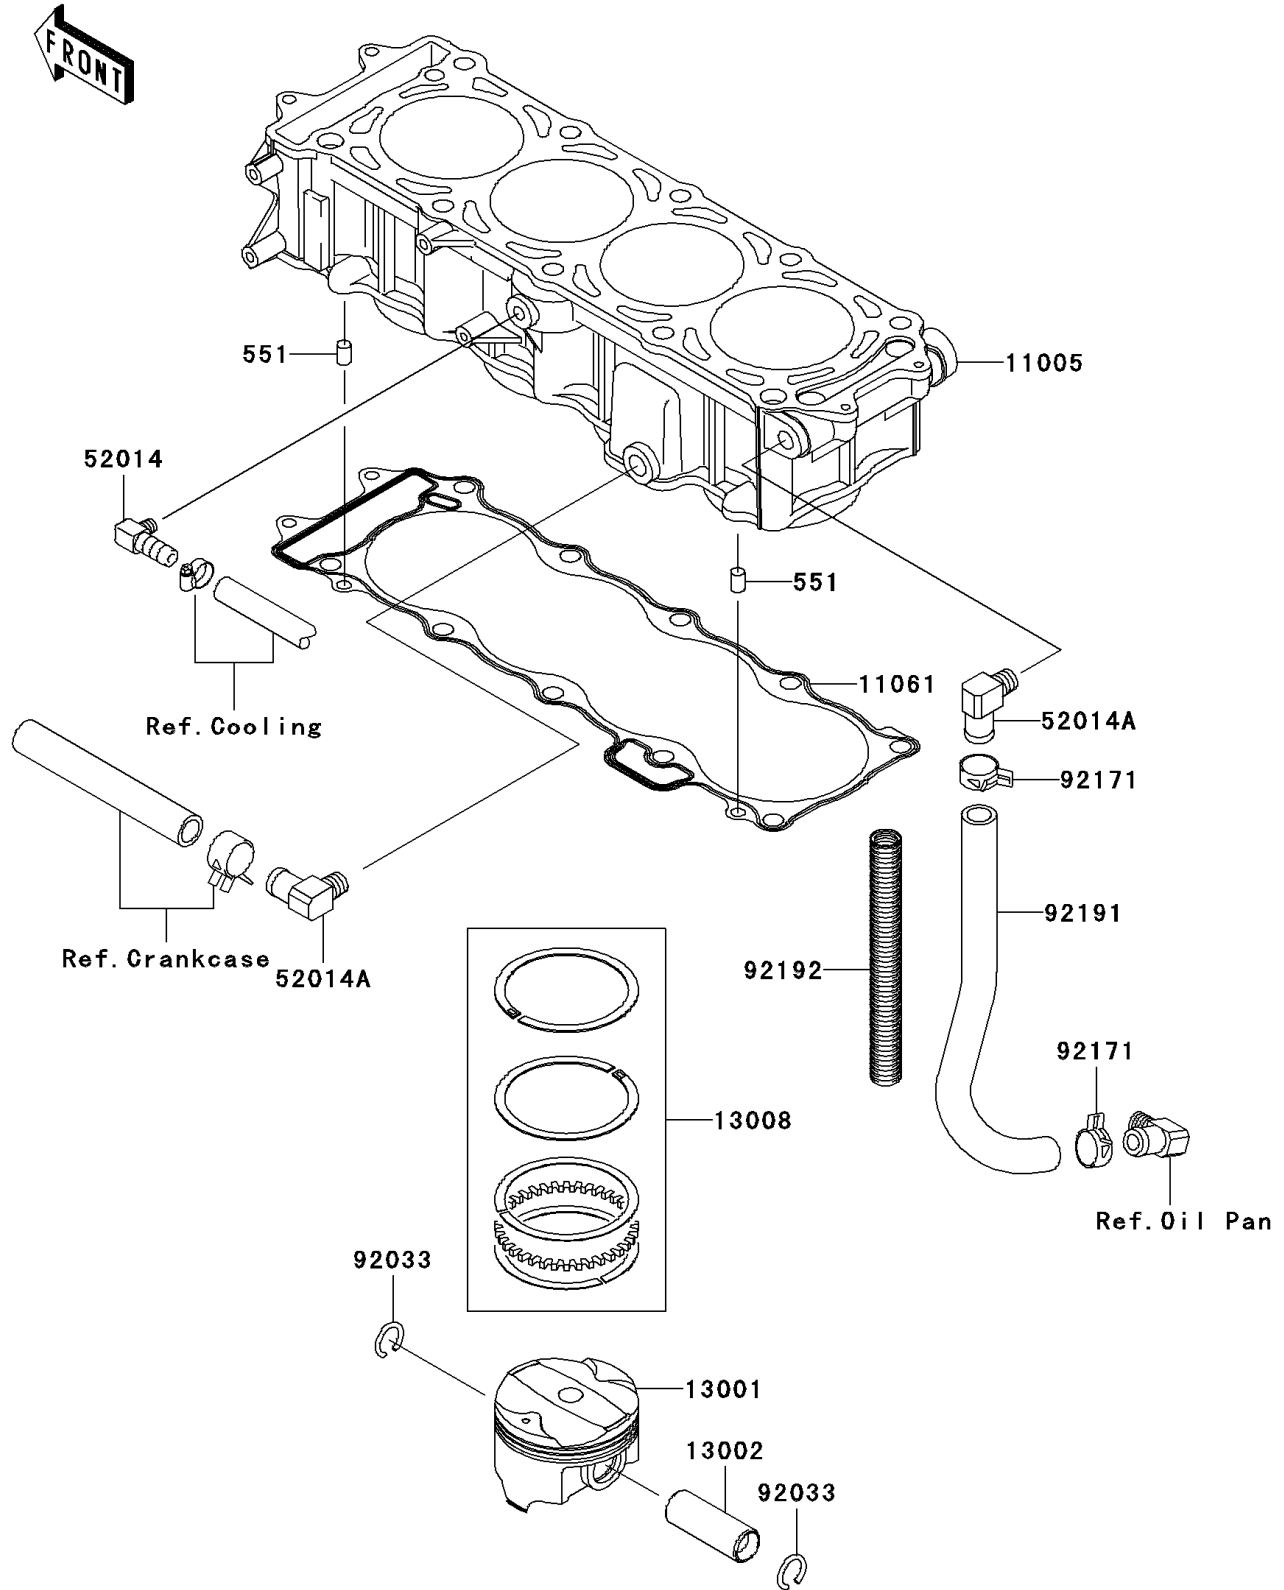

2007 STX-12F PARTS DIAGRAM

Cylinder/Piston(s)

E1120

2007 STX-12F PARTS LIST

Cylinder/Piston(s)

ITEM NAME	PART NUMBER	QUANTITY
CYLINDER-ENGINE (Ref # 11005)	11005-3758	1
GASKET,CYLINDER BASE (Ref # 11061)	11061-3708	1
PISTON-ENGINE (Ref # 13001)	13001-3736	1
PIN-PISTON (Ref # 13002)	13002-3709	1
RING-SET-PISTON (Ref # 13008)	13008-1196	1
ELBOW (Ref # 52014)	52014-3708	1
ELBOW (Ref # 52014A)	52014-3717	1
PIN-DOWEL (Ref # 551)	551R0812	1
RING-SNAP (Ref # 92033)	92033-1188	1
CLAMP,TUBE (Ref # 92171)	92171-3710	1
TUBE,BREATHER (Ref # 92191)	92191-3983	1
TUBE,19.5X23.8X170 (Ref # 92192)	92192-3702	1