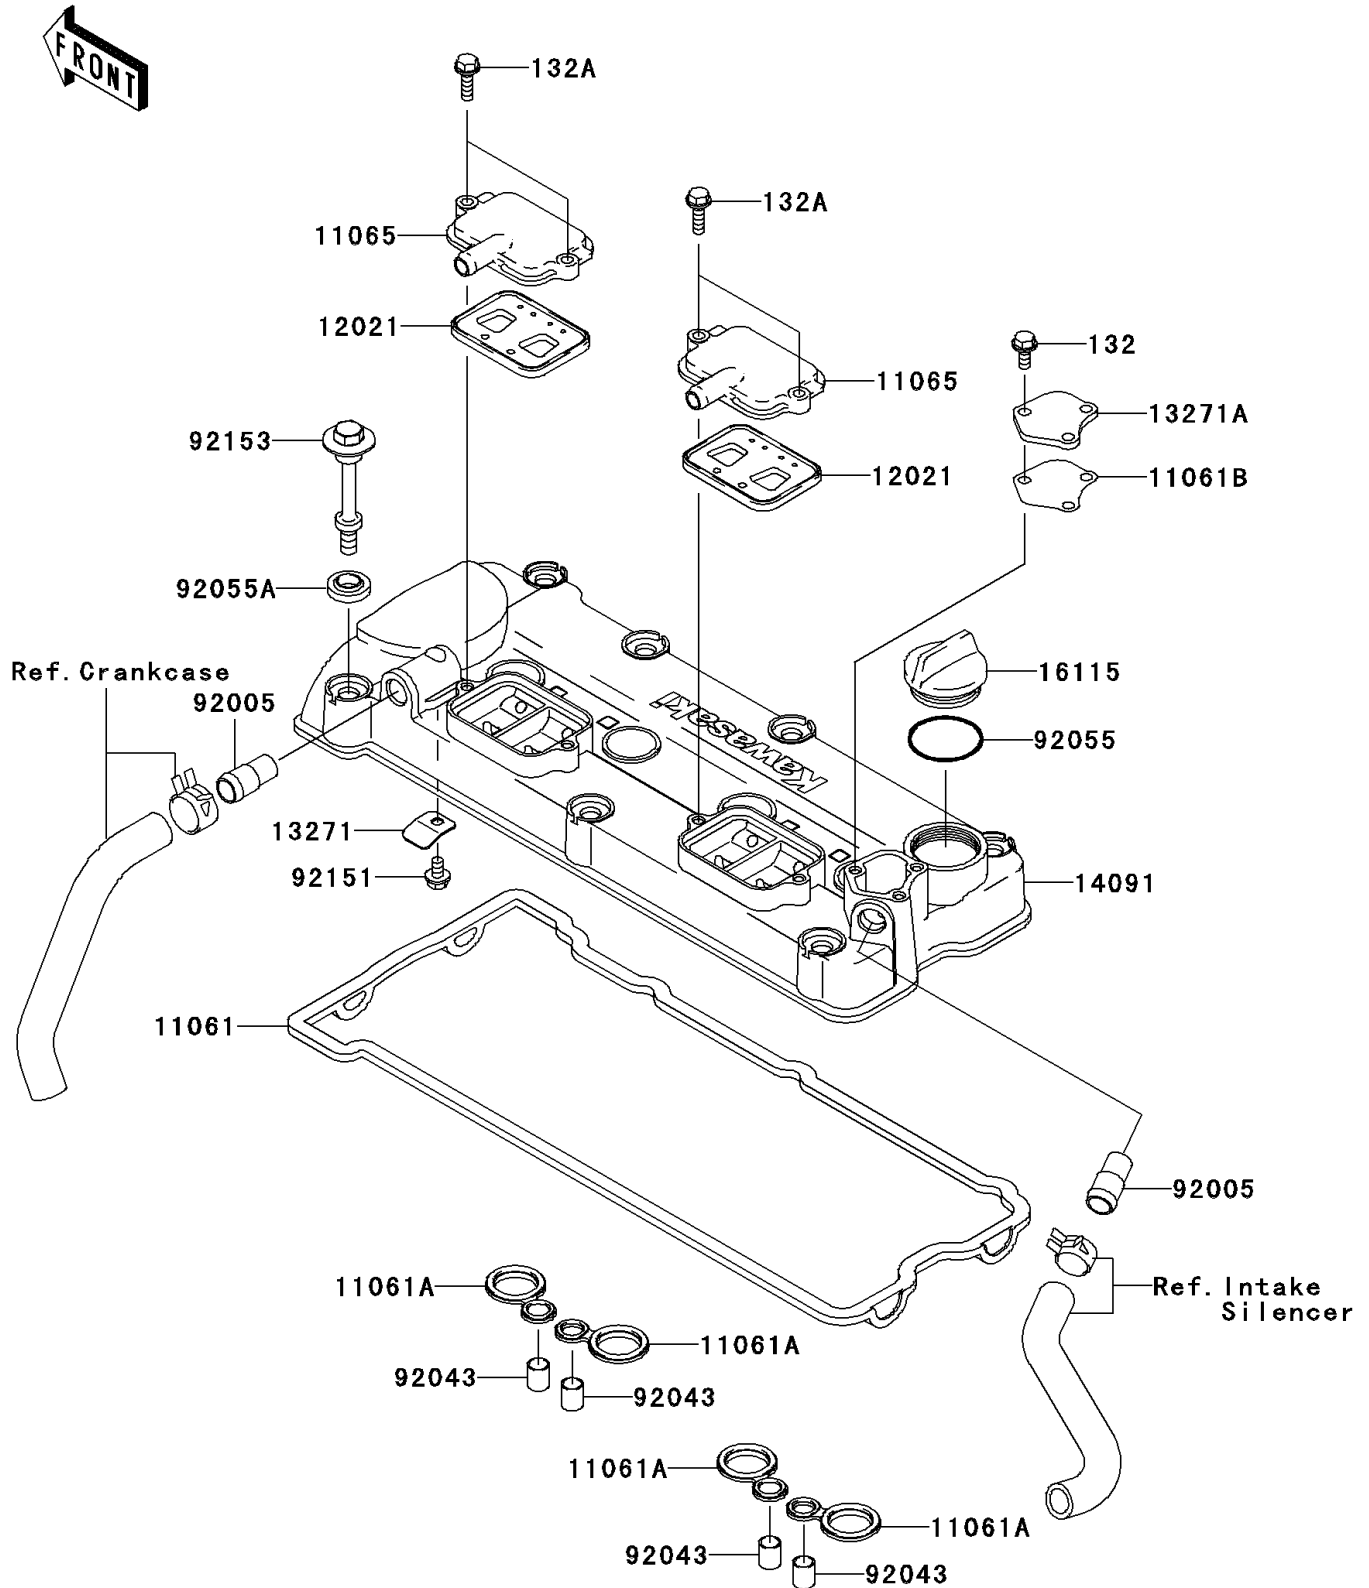

2007 STX-12F PARTS DIAGRAM

Cylinder Head Cover

E1112

2007 STX-12F PARTS LIST

Cylinder Head Cover

ITEM NAME	PART NUMBER	QUANTITY
GASKET,HEAD COVER (Ref # 11061)	11061-0090	1
GASKET,SPARK PLUG HOLE (Ref # 11061A)	11061-0105	1
GASKET,PLATE (Ref # 11061B)	11061-3728	1
CAP,ASV (Ref # 11065)	11065-3723	1
VALVE-ASSY-REED (Ref # 12021)	12021-1119	1
BOLT-FLANGED-SMALL,6X14 (Ref # 132)	132Y0614	1
PLATE (Ref # 13271)	13271-3851	1
PLATE (Ref # 13271A)	13271-3898	1
BOLT-FLANGED-SMALL,6X20 (Ref # 132A)	132Y0620	1
COVER,HEAD (Ref # 14091)	14091-3760	1
CAP-OIL FILLER (Ref # 16115)	16115-1064	1
FITTING (Ref # 92005)	92005-3741	1
PIN,10.1X12X14 (Ref # 92043)	92043-4009	1
RING-O,38X1.9 (Ref # 92055)	92055-1295	1
RING-O,HEAD COVER BOLT (Ref # 92055A)	92055-1352	1
BOLT,FLANGED,6X10 (Ref # 92151)	92151-1822	1
BOLT,HEAD COVER (Ref # 92153)	92153-3706	1