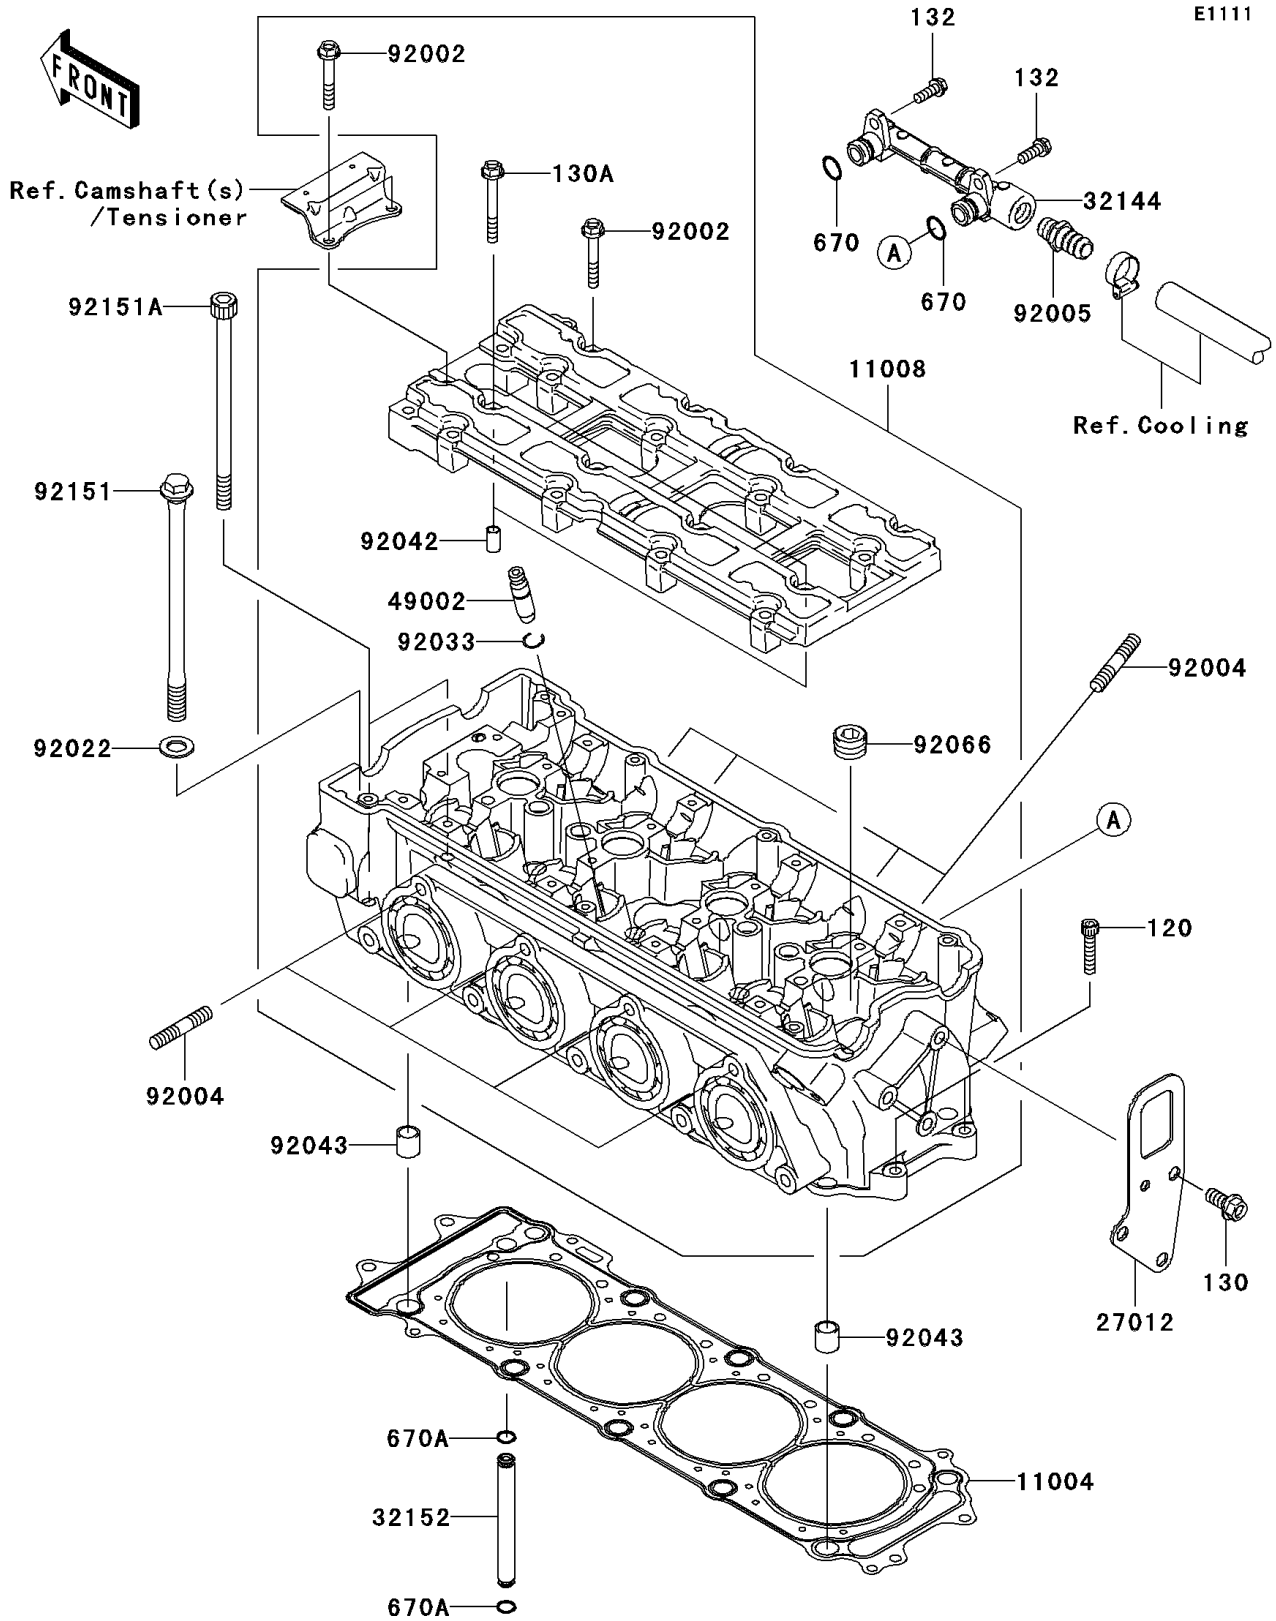

2007 STX-12F PARTS DIAGRAM

Cylinder Head

2007 STX-12F PARTS LIST

Cylinder Head

ITEM NAME	PART NUMBER	QUANTITY
GASKET-HEAD (Ref # 11004)	11004-3721	1
HEAD-COMP-CYLINDER (Ref # 11008)	11008-3705	1
BOLT-SOCKET,6X30 (Ref # 120)	120Z0630	1
BOLT-FLANGED,8X18 (Ref # 130)	130Y0818	1
BOLT-FLANGED,6X50 (Ref # 130A)	130Z0650	1
BOLT-FLANGED-SMALL,6X16 (Ref # 132)	132Y0616	1
HOOK,ENGINE,RR (Ref # 27012)	27012-3856	1
PIPE-ASSY (Ref # 32144)	32144-3707	1
PIPE,OIL (Ref # 32152)	32152-1544	1
GUIDE-VALVE (Ref # 49002)	49002-1140	1
O RING,12MM (Ref # 670)	670B2012	1
O RING,7MM (Ref # 670A)	670D1507	1
BOLT,6X40 (Ref # 92002)	92002-1756	1
STUD,8X30 (Ref # 92004)	92004-3743	1
FITTING (Ref # 92005)	92005-3714	1
WASHER,11.5X20.5X1.6 (Ref # 92022)	92022-1720	1
RING-SNAP (Ref # 92033)	92033-1247	1
PIN,DOWEL,6.3X8X14 (Ref # 92042)	92042-007	1
PIN,14X14 (Ref # 92043)	92043-1593	1
PLUG,PT1/2X12.5 (Ref # 92066)	92066-0002	1
BOLT,11X168 (Ref # 92151)	92151-1513	1
BOLT,SOCKET,7X120 (Ref # 92151A)	92151-1804	1