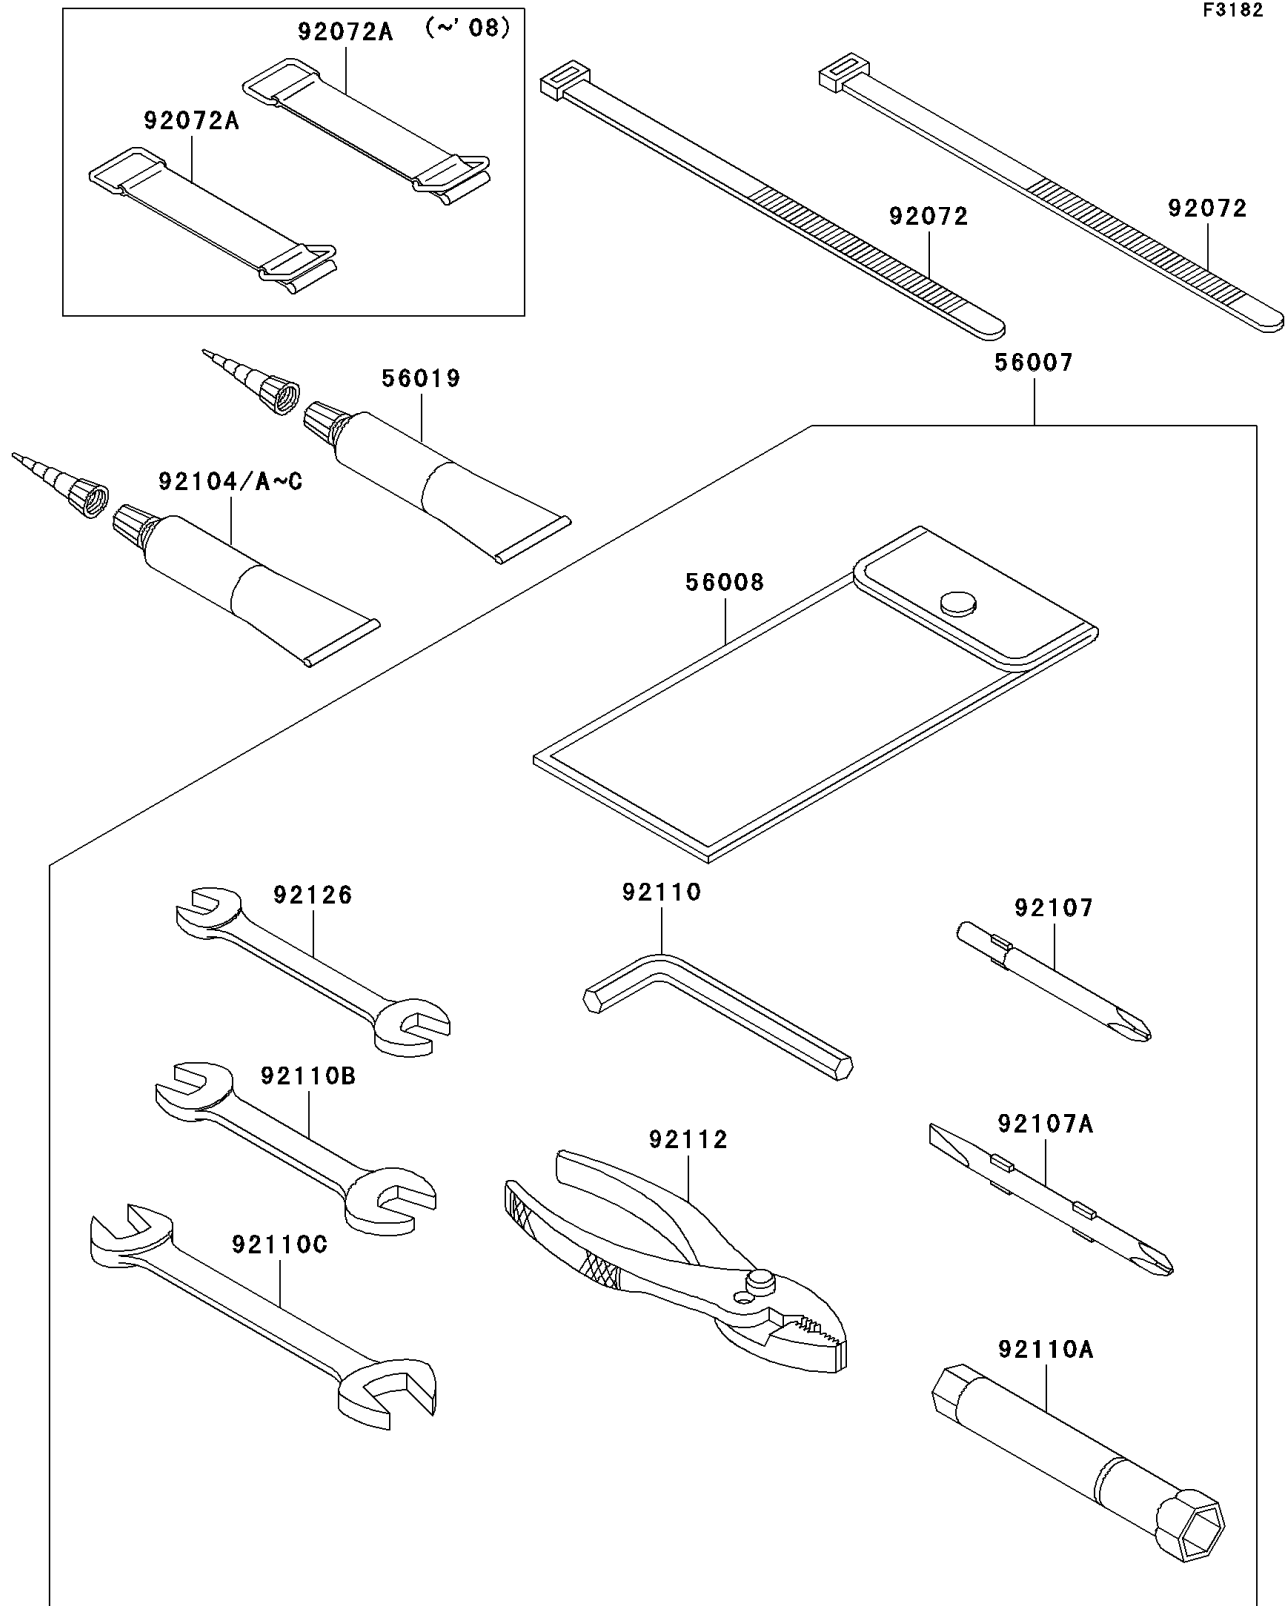

2010 Jet Ski® STX®-15F PARTS DIAGRAM

Owner's Tools

2010 Jet Ski® STX®-15F PARTS LIST

Owner's Tools

ITEM NAME	PART NUMBER	QUANTITY
TOOL-KIT (Ref # 56007)	56007-3716	1
BAG,TOOL (Ref # 56008)	56008-3704	1
GASKET-LIQUID,TB1211,WHITE (Ref # 56019)	56019-120	1
BAND,L=250 (Ref # 92072)	92072-1237	1
GASKET-LIQUID,TB1211F,CLEAR (Ref # 92104)	92104-0004	1
GASKET-LIQUID,TB1215B,BLACK (Ref # 92104A)	92104-1062	1
GASKET-LIQUID,TB1215,GRAY (Ref # 92104B)	92104-1065	1
GASKET-LIQUID,TB1521,BROWN (Ref # 92104C)	92104-3701	1
TOOL-DRIVER,#3PHILLIPS (Ref # 92107)	92107-005	1
TOOL-DRIVER,#2PHILLIPS&SLOT (Ref # 92107A)	92107-1051	1
TOOL-WRENCH,ALLEN,5MM (Ref # 92110)	92110-1015	1
TOOL-WRENCH,BOX,16MM (Ref # 92110A)	92110-1145	1
TOOL-WRENCH,OPEN END,10X12 (Ref # 92110B)	92110-1152	1
TOOL-WRENCH,OPEN END,14X17 (Ref # 92110C)	92110-1153	1
TOOL-PLIERS (Ref # 92112)	92112-1001	1
TOOL-WRENCH,OPEN END,8X10 (Ref # 92126)	92126-004	1