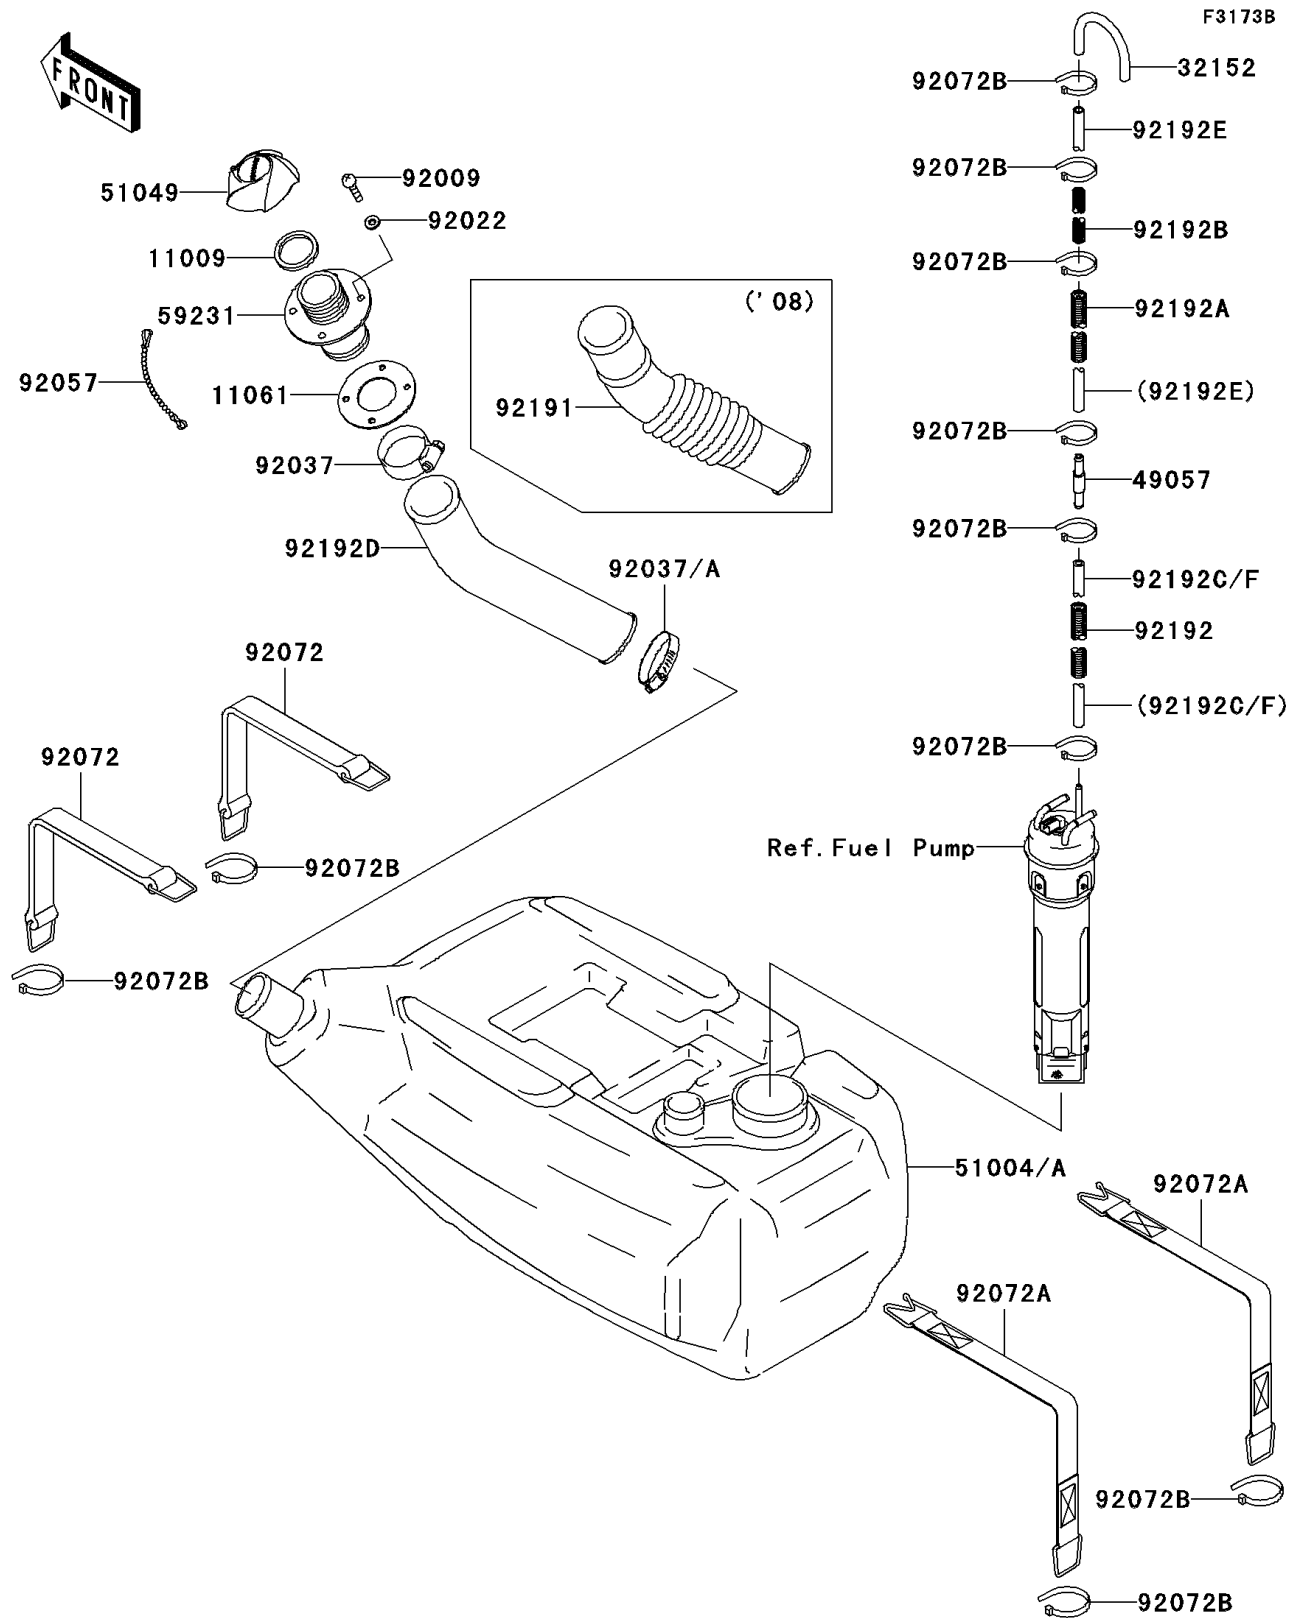

## 2010 Jet Ski® STX®-15F PARTS DIAGRAM

Fuel Tank(A8F-AAF)

## 2010 Jet Ski® STX®-15F PARTS LIST

Fuel Tank(A8F-AAF)

ITEM NAME	PART NUMBER	QUANTITY
GASKET,TANK CAP (Ref # 11009)	11009-3020	1
GASKET (Ref # 11061)	11061-3701	1
PIPE (Ref # 32152)	32152-3705	1
VALVE-RELIEF (Ref # 49057)	49057-3707	1
TANK-FUEL (Ref # 51004A)	51004-3745	1
CAP-TANK,FUEL (Ref # 51049)	51049-3725	1
FILLER,FUEL TANK (Ref # 59231)	59231-3716	1
SCREW,TAPPING,4X16 (Ref # 92009)	92009-3849	1
WASHER (Ref # 92022)	92022-563	1
CLAMP (Ref # 92037)	92037-3009	1
CHAIN,COVER,L=100 (Ref # 92057)	92057-3704	1
BAND (Ref # 92072)	92072-3845	1
BAND (Ref # 92072A)	92072-3850	1
BAND,L=100.08 (Ref # 92072B)	92072-3882	1
TUBE,CORRUGATED,L=120 (Ref # 92192)	92192-3749	1
TUBE,CORRUGATED,L=700 (Ref # 92192A)	92192-3750	1
TUBE,CORRUGATED,L=100 (Ref # 92192B)	92192-3809	1
TUBE,5.8X10.8X100 (Ref # 92192C)	92192-3840	1
TUBE,FUEL TANK-FILLER (Ref # 92192D)	92192-3842	1
TUBE,5.8X10.8X1000 (Ref # 92192E)	92192-3844	1