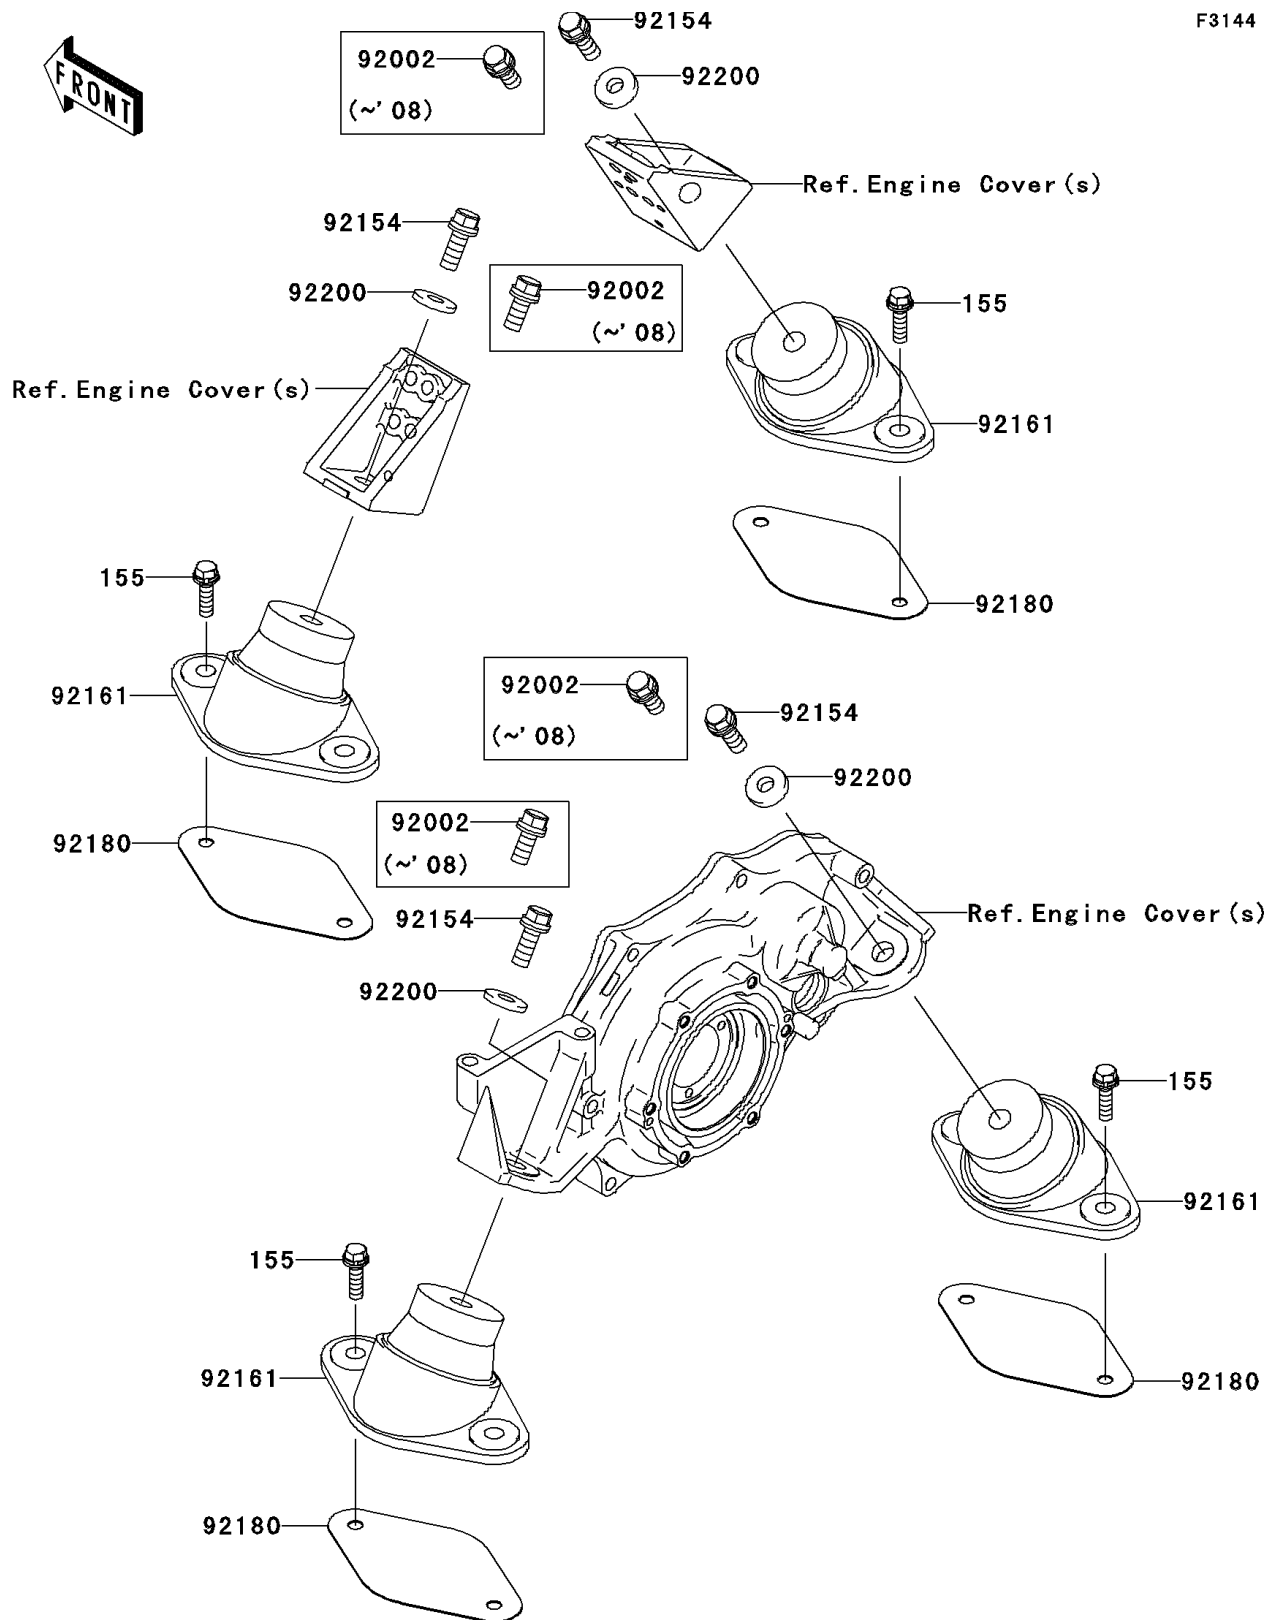

2010 Jet Ski® STX®-15F PARTS DIAGRAM

Engine Mount

F3144

2010 Jet Ski® STX®-15F PARTS LIST

Engine Mount

ITEM NAME	PART NUMBER	QUANTITY
BOLT-WSP-SMALL,8X30 (Ref # 155)	155R0830	1
BOLT,WSP,10X30 (Ref # 92154)	92154-3715	1
DAMPER,ENGINE MOUNT (Ref # 92161)	92161-3789	1
SHIM,T=1.0 (Ref # 92180)	92180-3716	1
WASHER,10.5X26X4 (Ref # 92200)	92200-3798	1