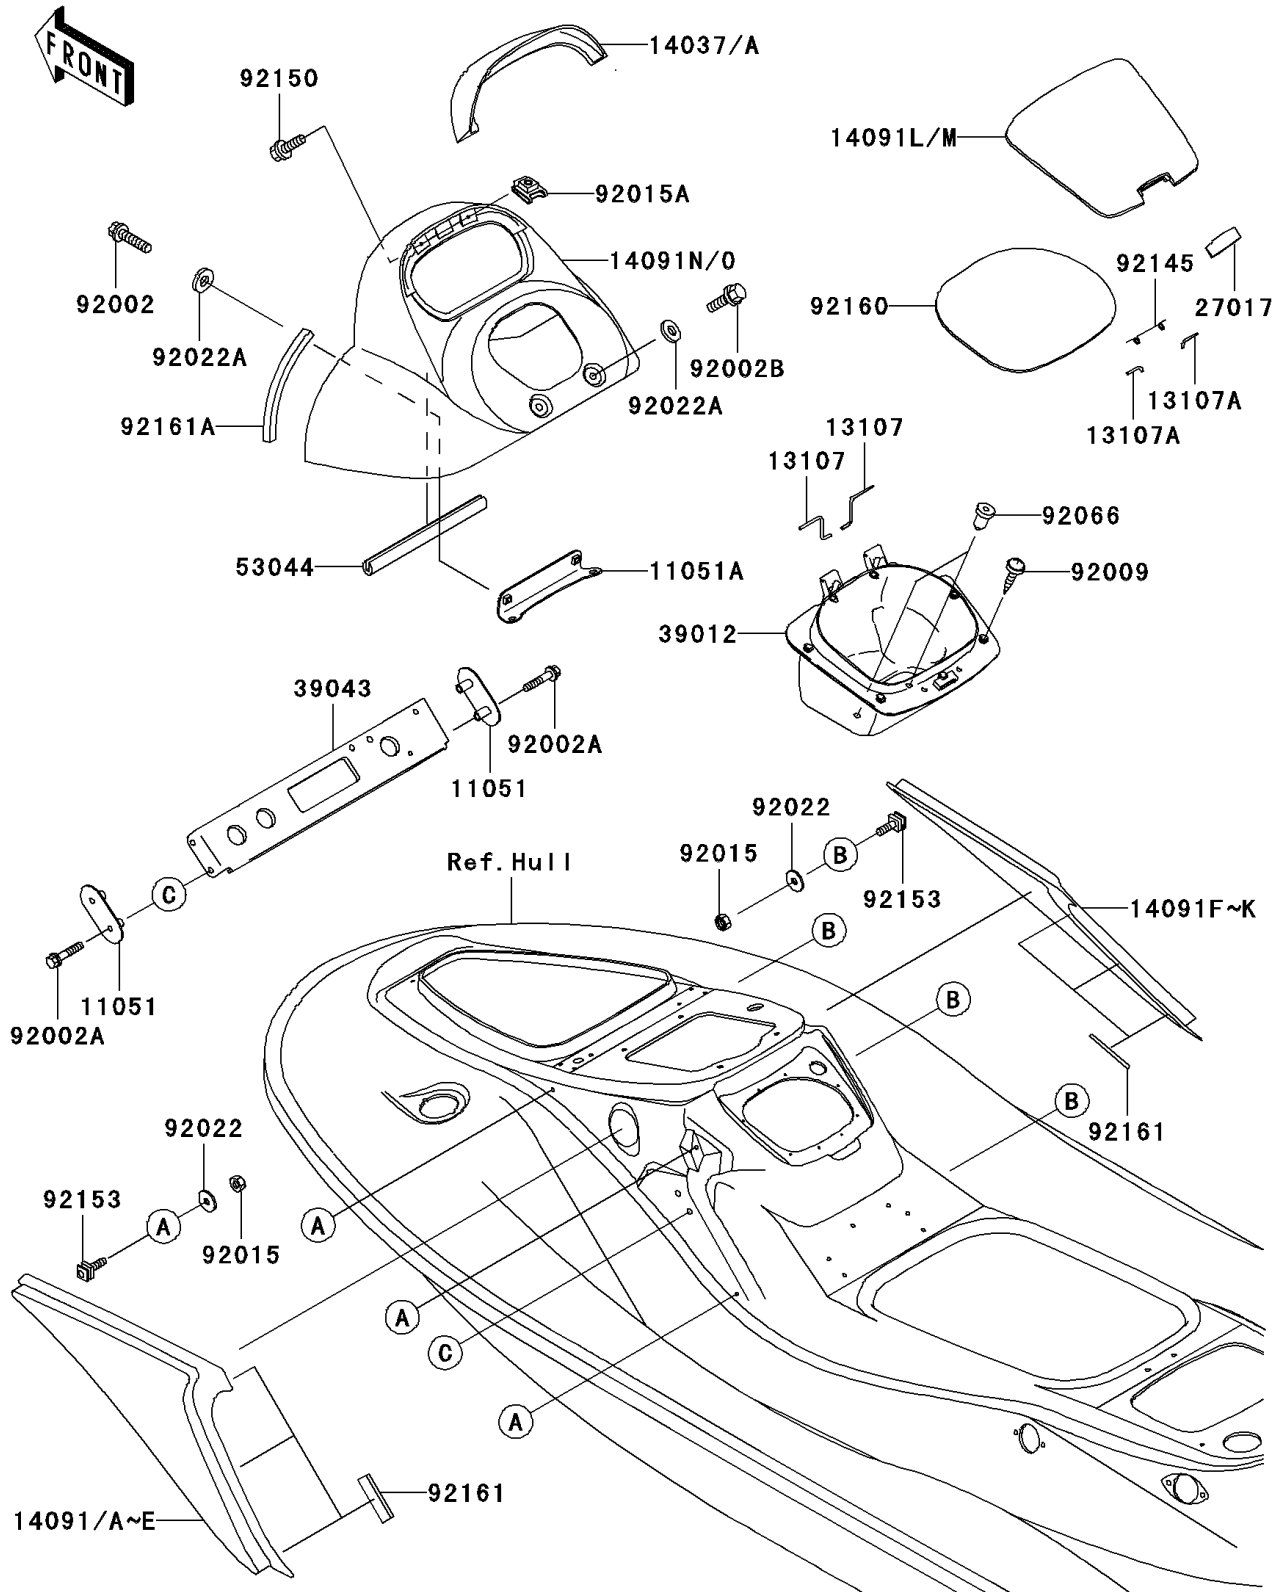

## 2010 Jet Ski® STX®-15F PARTS DIAGRAM

Hull Middle Fittings

F3136

## 2010 Jet Ski® STX®-15F PARTS LIST

Hull Middle Fittings

ITEM NAME	PART NUMBER	QUANTITY
BRACKET,CROSSMEMBER (Ref # 11051)	11051-3782	1
BRACKET (Ref # 11051A)	11051-3811	1
SHAFT (Ref # 13107)	13107-3761	1
SHAFT (Ref # 13107A)	13107-3769	1
SCREEN,METER,F.S.BLACK (Ref # 14037A)	14037-3709-378	1
COVER,SIDE,LH,M.TITANIUM (Ref # 14091D)	14091-3708-16S	1
COVER,SIDE,RH,M.TITANIUM (Ref # 14091J)	14091-3709-16S	1
COVER,CENTER STORAGE,J.WHITE (Ref # 14091M)	14091-3710-8C	1
COVER,HANDLE,F.S.BLACK (Ref # 14091O)	14091-3770-378	1
LOCK,CENTER STORAGE (Ref # 27017)	27017-3725	1
CASE-STORAGE (Ref # 39012)	39012-3735	1
CROSSMEMBER-COMP (Ref # 39043)	39043-3703	1
TRIM,L=180 (Ref # 53044)	53044-3755	1
BOLT,6X25 (Ref # 92002)	92002-3714	1
BOLT,6X30 (Ref # 92002A)	92002-3726	1
BOLT,6X12 (Ref # 92002B)	92002-3763	1
SCREW,TAPPING,5X20 (Ref # 92009)	92009-3716	1
NUT,LOCK,5MM (Ref # 92015)	92015-3798	1
NUT,CLIP,5MM (Ref # 92015A)	92015-3830	1
WASHER,5X16X1.5 (Ref # 92022)	92022-3041	1
WASHER,6.5X20X1.5 (Ref # 92022A)	92022-3710	1
PLUG (Ref # 92066)	92066-3773	1
SPRING (Ref # 92145)	92145-3711	1
BOLT,5X16 (Ref # 92150)	92150-3778	1
BOLT,5MM (Ref # 92153)	92153-3703	1
DAMPER (Ref # 92160)	92160-3933	1
DAMPER (Ref # 92161)	92161-3756	1
DAMPER (Ref # 92161A)	92161-3757	1