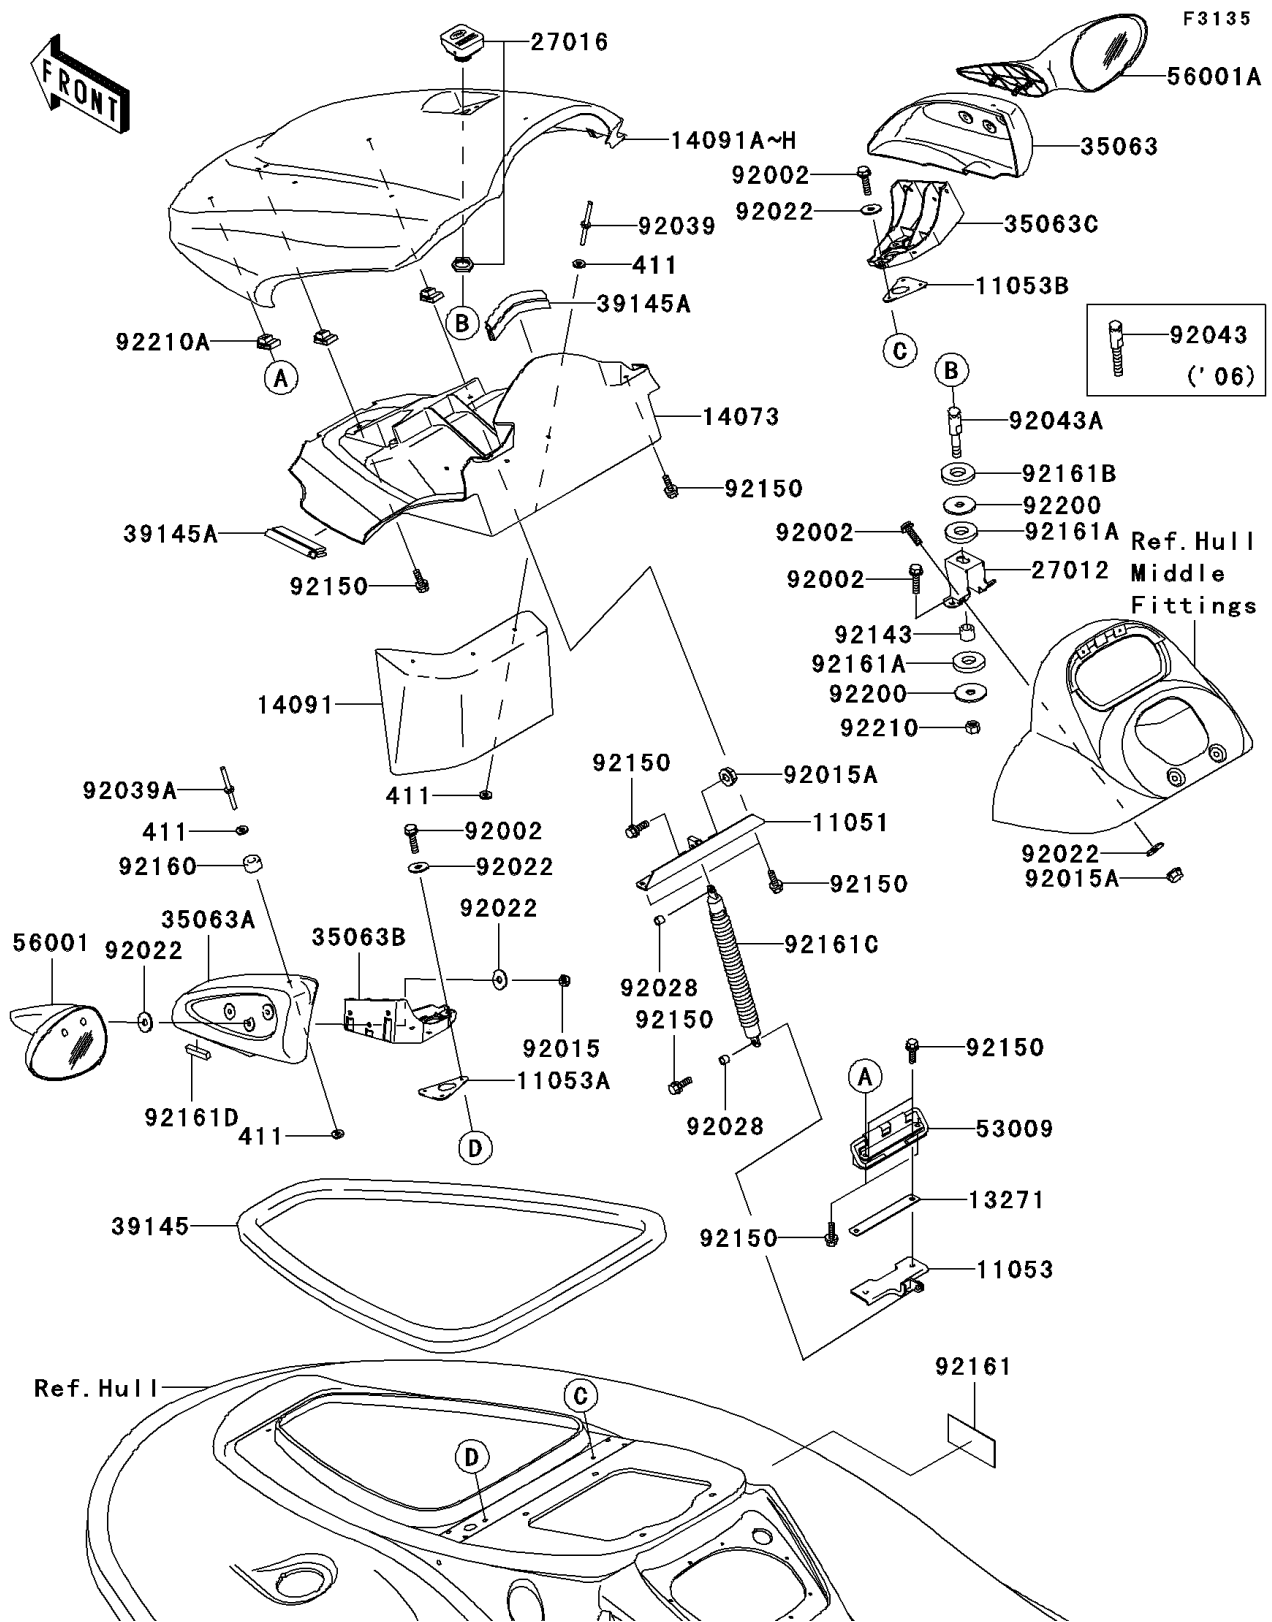

2010 Jet Ski® STX®-15F PARTS DIAGRAM

Hull Front Fittings

2010 Jet Ski® STX®-15F PARTS LIST

Hull Front Fittings

ITEM NAME	PART NUMBER	QUANTITY
BRACKET (Ref # 11051)	11051-3766	1
BRACKET (Ref # 11053)	11053-3752	1
BRACKET,LH (Ref # 11053A)	11053-3777	1
BRACKET,RH (Ref # 11053B)	11053-3778	1
PLATE (Ref # 13271)	13271-3897	1
DUCT,HATCH,INNER (Ref # 14073)	14073-3800	1
COVER,FRONT DUCT (Ref # 14091)	14091-3722	1
COVER,HATCH,M.TITANIUM (Ref # 14091F)	14091-3778-16S	1
HOOK (Ref # 27012)	27012-3855	1
LOCK-ASSY (Ref # 27016)	27016-3757	1
STAY,MIRROR,RH,F.BLACK (Ref # 35063)	35063-3709-6Z	1
STAY,MIRROR,LH,F.BLACK (Ref # 35063A)	35063-3710-6Z	1
STAY,MIRROR,LH (Ref # 35063B)	35063-3713	1
STAY,MIRROR,RH (Ref # 35063C)	35063-3714	1
TRIM-SEAL,L=1380 (Ref # 39145)	39145-3773	1
TRIM-SEAL,L=260 (Ref # 39145A)	39145-3789	1
HINGE,HATCH COVER (Ref # 53009)	53009-3725	1
MIRROR-ASSY,LH,F.S.BLACK (Ref # 56001)	56001-3721-8J	1
MIRROR-ASSY,RH,F.S.BLACK (Ref # 56001A)	56001-3722-8J	1
BOLT,6X25 (Ref # 92002)	92002-3714	1
NUT,LOCK,6MM (Ref # 92015)	92015-3766	1
NUT,6MM (Ref # 92015A)	92015-3767	1
WASHER,6.5X20X1.5 (Ref # 92022)	92022-3710	1
BUSHING (Ref # 92028)	92028-3765	1
RIVET (Ref # 92039)	92039-3714	1
RIVET (Ref # 92039A)	92039-3747	1
PIN (Ref # 92043A)	92043-3760	1
COLLAR,8.2X14X11.2 (Ref # 92143)	92143-3724	1
BOLT,6X18 (Ref # 92150)	92150-3729	1

2010 Jet Ski® STX®-15F PARTS LIST

Hull Front Fittings

ITEM NAME	PART NUMBER	QUANTITY
DAMPER (Ref # 92160)	92160-3738	1
WASHER-PLAIN,5MM (Ref # 411)	411S0500	1
DAMPER (Ref # 92161)	92161-3728	1
DAMPER (Ref # 92161A)	92161-3739	1
DAMPER (Ref # 92161B)	92161-3747	1
DAMPER,HATCH (Ref # 92161C)	92161-3753	1
DAMPER (Ref # 92161D)	92161-3754	1
WASHER,8.5X32X2 (Ref # 92200)	92200-3786	1
NUT,LOCK,8MM (Ref # 92210)	92210-3742	1
NUT,6MM (Ref # 92210A)	92210-3768	1