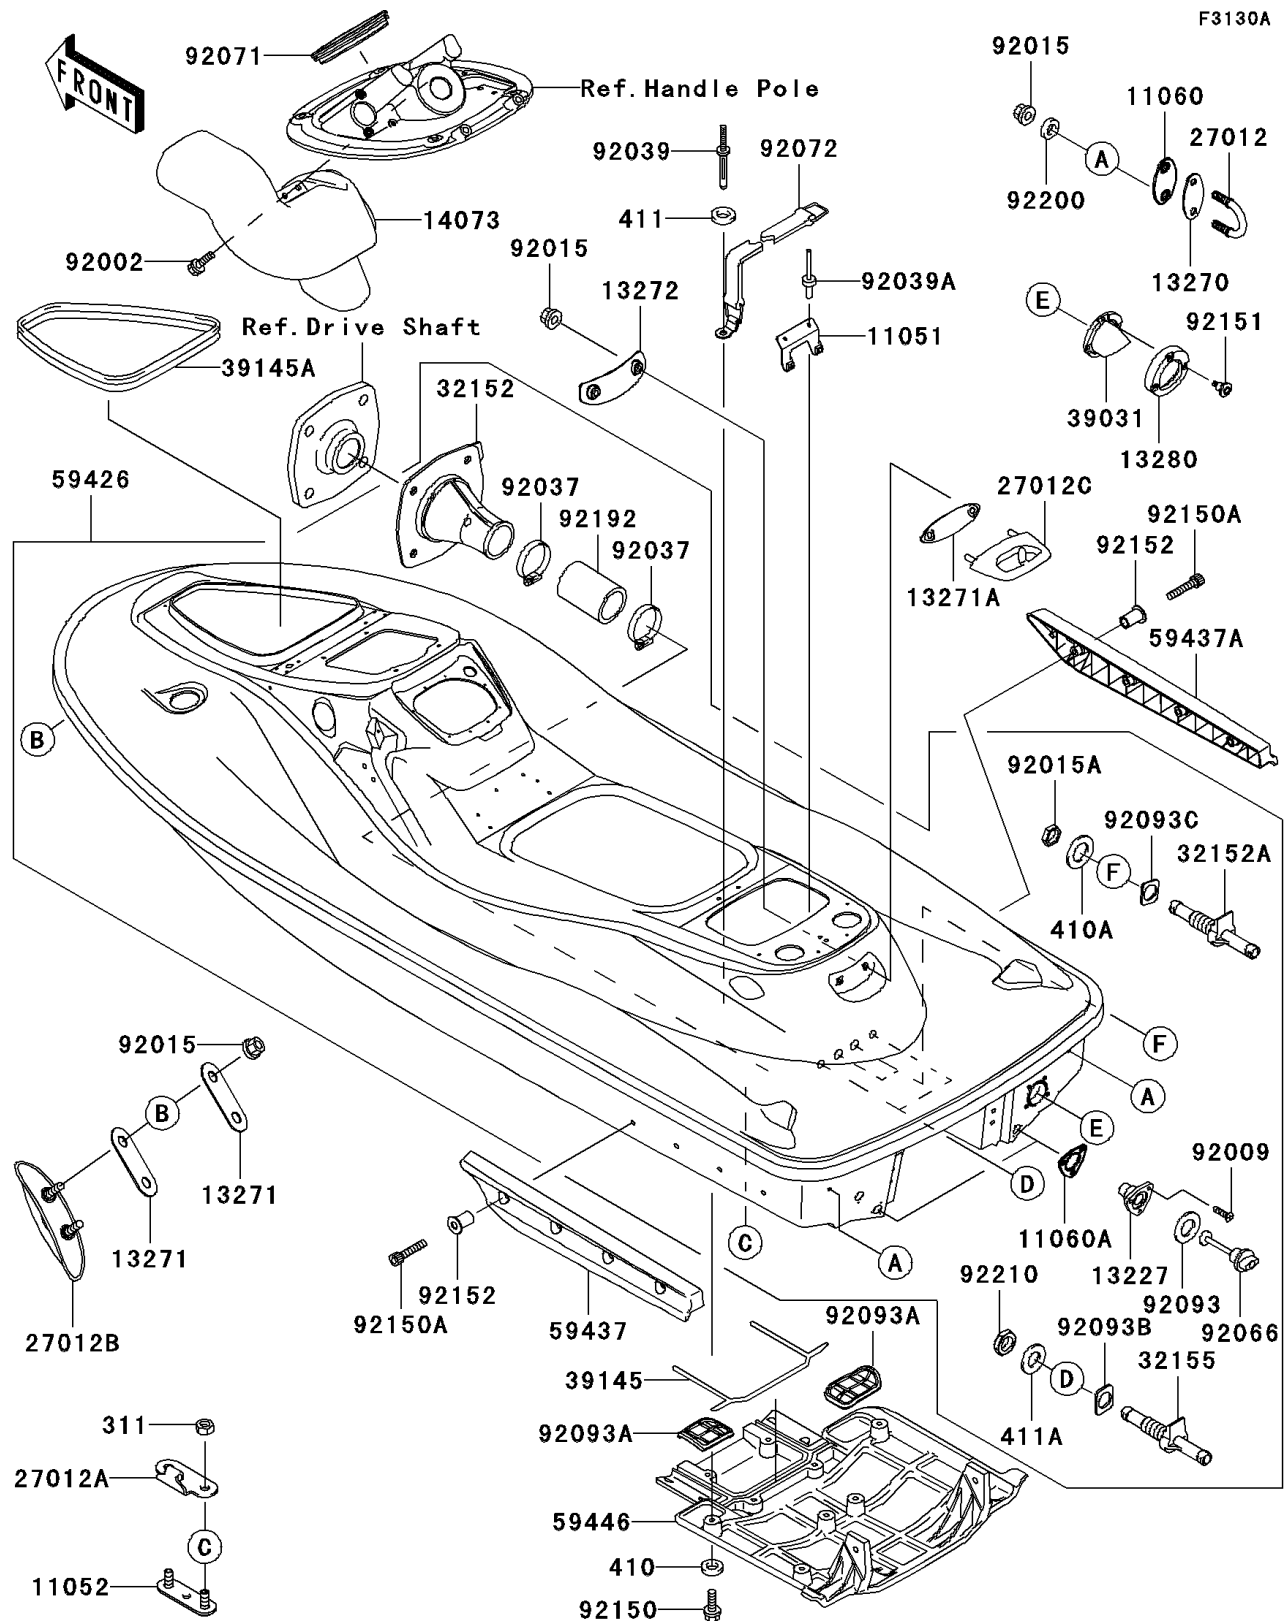

## 2010 Jet Ski® STX®-15F PARTS LIST

Hull(A9F/AAF)

ITEM NAME	PART NUMBER	QUANTITY
BRACKET,BREATHER-BILGE (Ref # 11051)	11051-3802	1
BRACKET,RR DUCT (Ref # 11052)	11052-3712	1
GASKET,U HOOK,RR (Ref # 11060)	11060-3800	1
GASKET,DRAIN PLUG (Ref # 11060A)	11060-3801	1
HOUSING,DRAIN PLUG,F.BLACK (Ref # 13227)	13227-3721-6Z	1
PLATE (Ref # 13270)	13270-3860	1
PLATE (Ref # 13271)	13271-3724	1
PLATE (Ref # 13271A)	13271-3889	1
PLATE,REAR TOWING HOOK (Ref # 13272)	13272-3702	1
HOLDER,EXHAUST VALVE (Ref # 13280)	13280-3718	1
DUCT (Ref # 14073)	14073-3801	1
HOOK (Ref # 27012)	27012-3797	1
HOOK (Ref # 27012A)	27012-3816	1
HOOK,BOW,F.BLACK (Ref # 27012B)	27012-3822-6Z	1
HOOK,REAR TOWING,F.BLACK (Ref # 27012C)	27012-3836-6Z	1
PIPE,DRIVE SHAFT (Ref # 32152)	32152-3703	1
PIPE (Ref # 32152A)	32152-3749	1
PIPE,COOLING (Ref # 32155)	32155-3702	1
CAP-END (Ref # 39031)	39031-3704	1
TRIM-SEAL,JET PUMP COVER (Ref # 39145)	39145-3768	1
TRIM-SEAL,L=1412 (Ref # 39145A)	39145-3787	1
HULL-COMP,J.WHITE (Ref # 59426)	59426-3970-8C	1
STABILIZER,LH,F.BLACK (Ref # 59437)	59437-3743-6Z	1
STABILIZER,RH,F.BLACK (Ref # 59437A)	59437-3744-6Z	1
COVER-JET PUMP (Ref # 59446)	59446-3758	1
BOLT,6X20 (Ref # 92002)	92002-3755	1
SCREW,TAPPING,4X16 (Ref # 92009)	92009-3849	1
NUT,FLANGED,8MM (Ref # 92015)	92015-3709	1
NUT,20MM (Ref # 92015A)	92015-3738	1