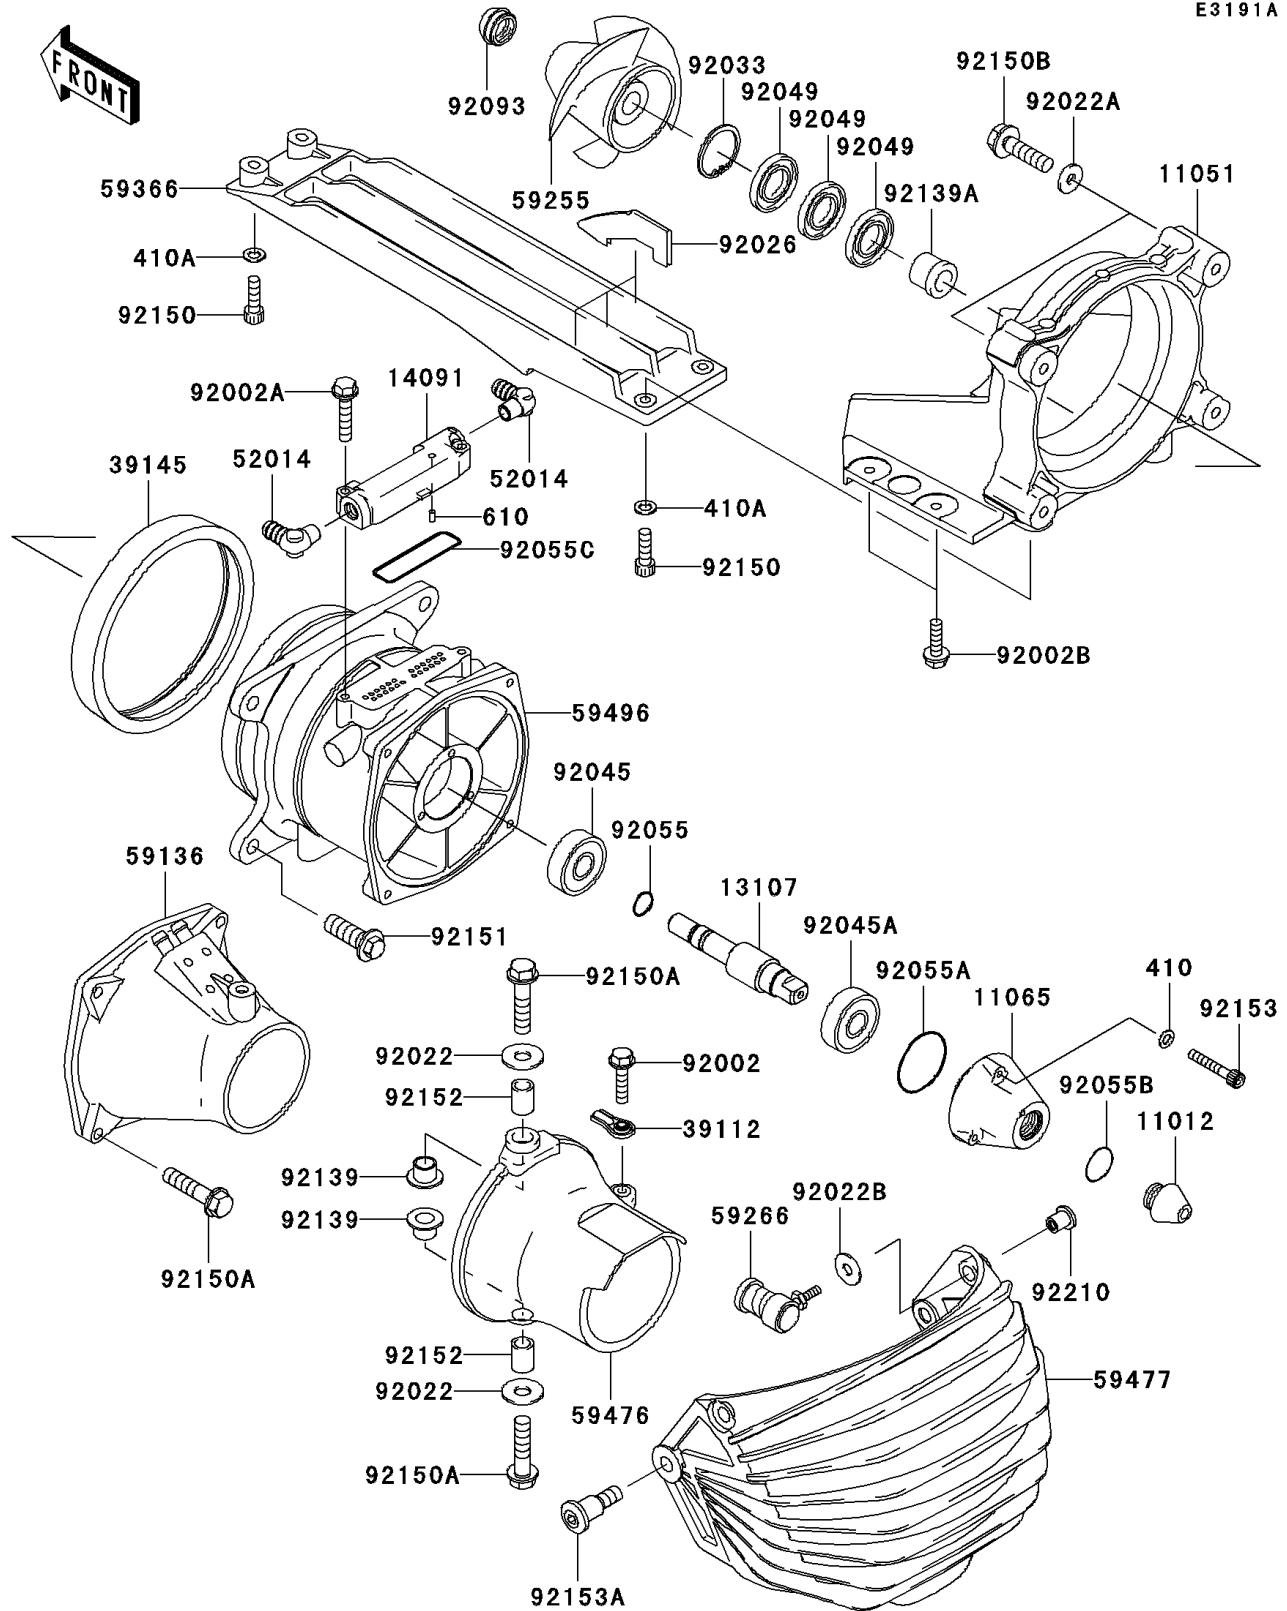

2010 Jet Ski® STX®-15F PARTS DIAGRAM

Jet Pump(A7F-AAF)

E3191A

2010 Jet Ski® STX®-15F PARTS LIST

Jet Pump(A7F-AAF)

ITEM NAME	PART NUMBER	QUANTITY
CAP (Ref # 11012)	11012-3786	1
BRACKET (Ref # 11051)	11051-3763	1
CAP (Ref # 11065)	11065-3733	1
SHAFT,JET PUMP (Ref # 13107)	13107-3794	1
COVER,VANE GUIDE (Ref # 14091)	14091-3817	1
RODEND-TIE (Ref # 39112)	39112-3703	1
TRIM-SEAL (Ref # 39145)	39145-3742	1
ELBOW (Ref # 52014)	52014-3711	1
NOZZLE-PUMP (Ref # 59136)	59136-3760	1
IMPELLER-COMP (Ref # 59255)	59255-3729	1
JOINT-BALL (Ref # 59266)	59266-3707	1
GRATE (Ref # 59366)	59366-3719	1
NOZZLE-STRG (Ref # 59476)	59476-3743	1
BUCKET-REVERSE (Ref # 59477)	59477-3712	1
VANE-GUIDE (Ref # 59496)	59496-3759	1
BOLT,6X25 (Ref # 92002)	92002-3714	1
BOLT,6X30 (Ref # 92002A)	92002-3726	1
BOLT,6X20 (Ref # 92002B)	92002-3755	1
WASHER,PLAIN (Ref # 92022)	92022-3026	1
WASHER,8.4X23X2.5 (Ref # 92022A)	92022-3744	1
WASHER (Ref # 92022B)	92022-567	1
SPACER (Ref # 92026)	92026-3742	1
RING-SNAP (Ref # 92033)	92033-3730	1
BEARING-BALL,6303R-6 (Ref # 92045)	92045-3744	1
BEARING-BALL,62/22 2RS (Ref # 92045A)	92045-3745	1
SEAL-OIL (Ref # 92049)	92049-3739	1
RING-O,13.0X1.9 (Ref # 92055)	92055-1011	1
RING-O (Ref # 92055A)	92055-3741	1
RING-O (Ref # 92055B)	92055-3744	1

2010 Jet Ski® STX®-15F PARTS LIST

Jet Pump(A7F-AAF)

ITEM NAME	PART NUMBER	QUANTITY
RING-O,70.2X74.0X1.90 (Ref # 92055C)	92055-3765	1
SEAL (Ref # 92093)	92093-3749	1
BUSHING (Ref # 92139)	92139-3701	1
BUSHING (Ref # 92139A)	92139-3715	1
BOLT,SOCKET,6X18 (Ref # 92150)	92150-3775	1
BOLT,8X35 (Ref # 92150A)	92150-3792	1
BOLT,FLANGED,8X30 (Ref # 92150B)	92150-3803	1
BOLT,10X30 (Ref # 92151)	92151-3706	1
COLLAR,8.2X11.8X15 (Ref # 92152)	92152-3703	1
W-PLAIN-S,5MM (Ref # 410)	410S0500	1
WASHER-PLAIN-SMALL,6MM (Ref # 410A)	410S0600	1
ROLLER,4X8 (Ref # 610)	610A0408	1
BOLT,SOCKET,5X30 (Ref # 92153)	92153-3742	1
BOLT,SOCKET,8X30 (Ref # 92153A)	92153-3745	1
NUT,6MM (Ref # 92210)	92210-3789	1