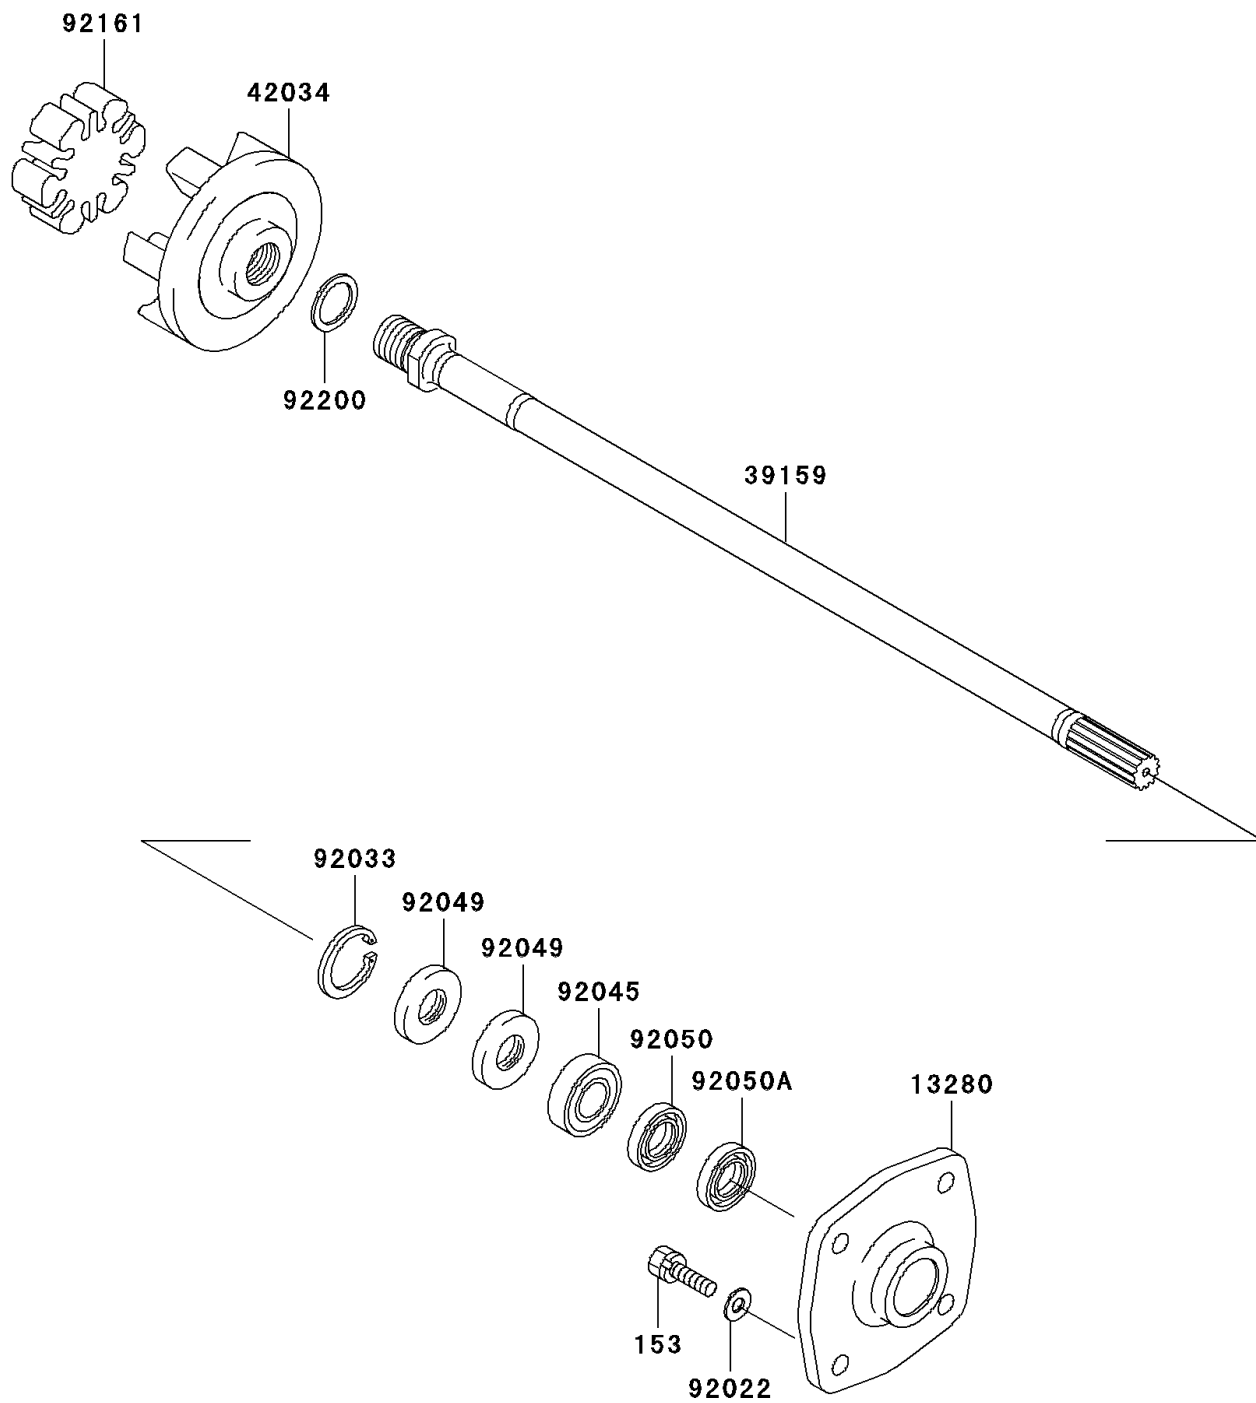

## 2010 Jet Ski® STX®-15F PARTS DIAGRAM

Drive Shaft

E3134

## 2010 Jet Ski® STX®-15F PARTS LIST

Drive Shaft

ITEM NAME	PART NUMBER	QUANTITY
HOLDER (Ref # 13280)	13280-3756	1
BOLT-WS-SMALL,8X30 (Ref # 153)	153R0830	1
SHAFT-DRIVE (Ref # 39159)	39159-3739	1
COUPLING (Ref # 42034)	42034-3711	1
WASHER,8.2X18X1.5 (Ref # 92022)	92022-1964	1
RING-SNAP,42MM (Ref # 92033)	92033-3713	1
BEARING-BALL,60042RD (Ref # 92045)	92045-0113	1
SEAL-OIL,S620426 (Ref # 92049)	92049-3707	1
SEAL-OIL,SCY20368 (Ref # 92050)	92050-502	1
SEAL-OIL,SC20367 (Ref # 92050A)	92050-503	1
DAMPER (Ref # 92161)	92161-3711	1
WASHER,24X32X2.0 (Ref # 92200)	92200-3739	1