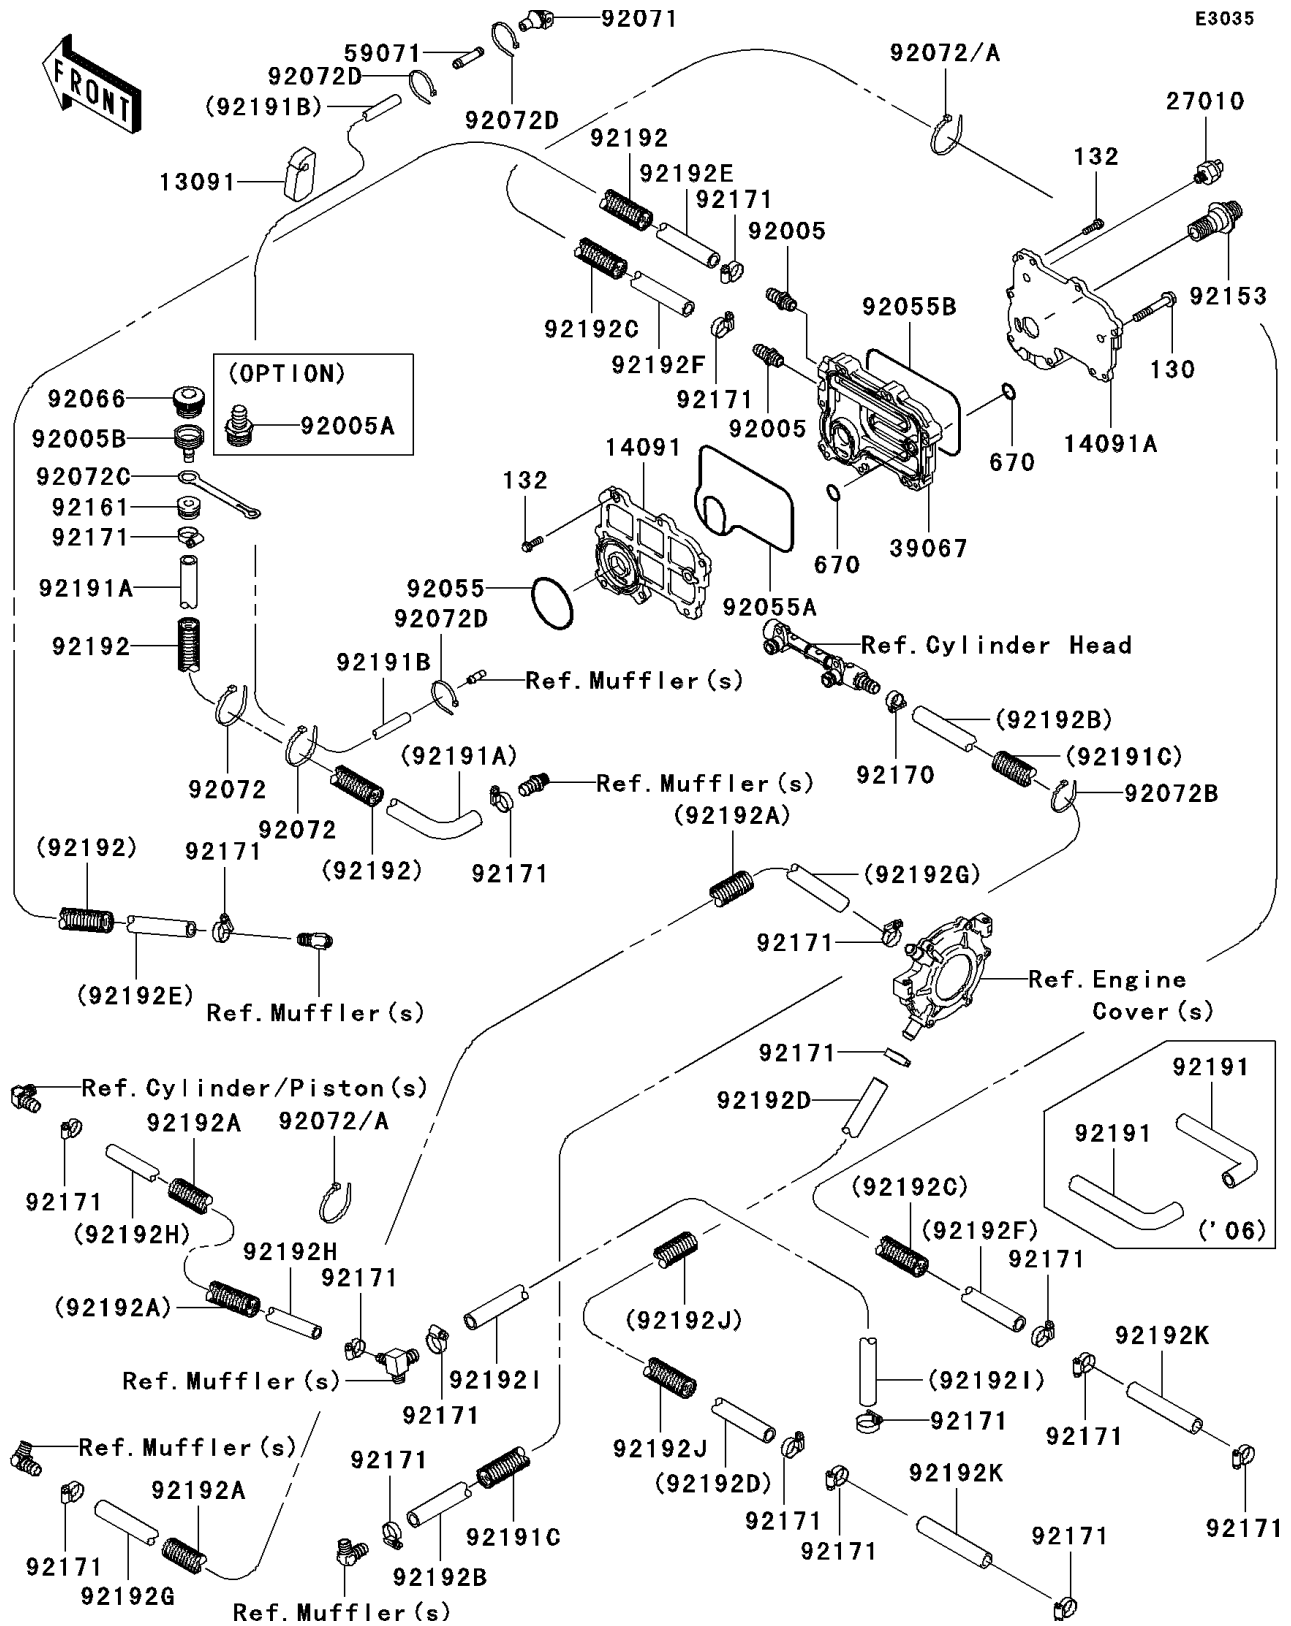

2010 Jet Ski® STX®-15F PARTS DIAGRAM

Cooling

2010 Jet Ski® STX®-15F PARTS LIST

Cooling

ITEM NAME	PART NUMBER	QUANTITY
HOLDER (Ref # 13091)	13091-3712	1
COVER,INSIDE (Ref # 14091)	14091-3755	1
COVER,OUTSIDE (Ref # 14091A)	14091-3756	1
SWITCH,OIL PRESSURE (Ref # 27010)	27010-3786	1
COOLER-OIL (Ref # 39067)	39067-3704	1
JOINT (Ref # 59071)	59071-3764	1
FITTING (Ref # 92005)	92005-3714	1
FITTING,FLUSH (Ref # 92005A)	92005-3748	1
FITTING,FLUSH (Ref # 92005B)	92005-3757	1
RING-O,58X3 (Ref # 92055)	92055-3767	1
RING-O,INSIDE (Ref # 92055A)	92055-3770	1
RING-O,OUTSIDE (Ref # 92055B)	92055-3772	1
PLUG (Ref # 92066)	92066-3787	1
GROMMET (Ref # 92071)	92071-3815	1
BAND,L=188.85 (Ref # 92072)	92072-0105	1
BAND,L=152 (Ref # 92072B)	92072-3874	1
BAND (Ref # 92072C)	92072-3877	1
BAND,L=100.08 (Ref # 92072D)	92072-3882	1
BOLT,OIL COOLER (Ref # 92153)	92153-3713	1
DAMPER (Ref # 92161)	92161-1331	1
CLAMP (Ref # 92170)	92170-3729	1
CLAMP (Ref # 92171)	92171-3714	1
TUBE,CHAMBER-TAIL PIPE (Ref # 92191A)	92191-3850	1
TUBE,7X12X1590 (Ref # 92191B)	92191-3874	1
TUBE (Ref # 92191C)	92191-3884	1
TUBE,CORRUGATED,19.5X23.8X900 (Ref # 92192)	92192-3711	1
TUBE,CORRUGATED,19.5X23.8X380 (Ref # 92192A)	92192-3714	1
TUBE,12X18X630 (Ref # 92192B)	92192-3716	1
TUBE,PROTECTOR (Ref # 92192C)	92192-3732	1

2010 Jet Ski® STX®-15F PARTS LIST

Cooling

ITEM NAME	PART NUMBER	QUANTITY
TUBE,GENERATOR-HULL (Ref # 92192D)	92192-3739	1
TUBE,12X18X1000 (Ref # 92192E)	92192-3740	1
TUBE,12X18X1520 (Ref # 92192F)	92192-3741	1
TUBE,12X18X480 (Ref # 92192G)	92192-3742	1
TUBE,12X18X450 (Ref # 92192H)	92192-3745	1
TUBE,WATER MUFFLER-HULL (Ref # 92192I)	92192-3746	1
TUBE,CORRUGATED,L=600M (Ref # 92192J)	92192-3751	1
TUBE,PUMP-HULL (Ref # 92192K)	92192-3789	1
BOLT-FLANGED,8X50 (Ref # 130)	130BD0850	1
BOLT-FLANGED-SMALL,6X20 (Ref # 132)	132BD0620	1
O RING,14MM (Ref # 670)	670D2014	1