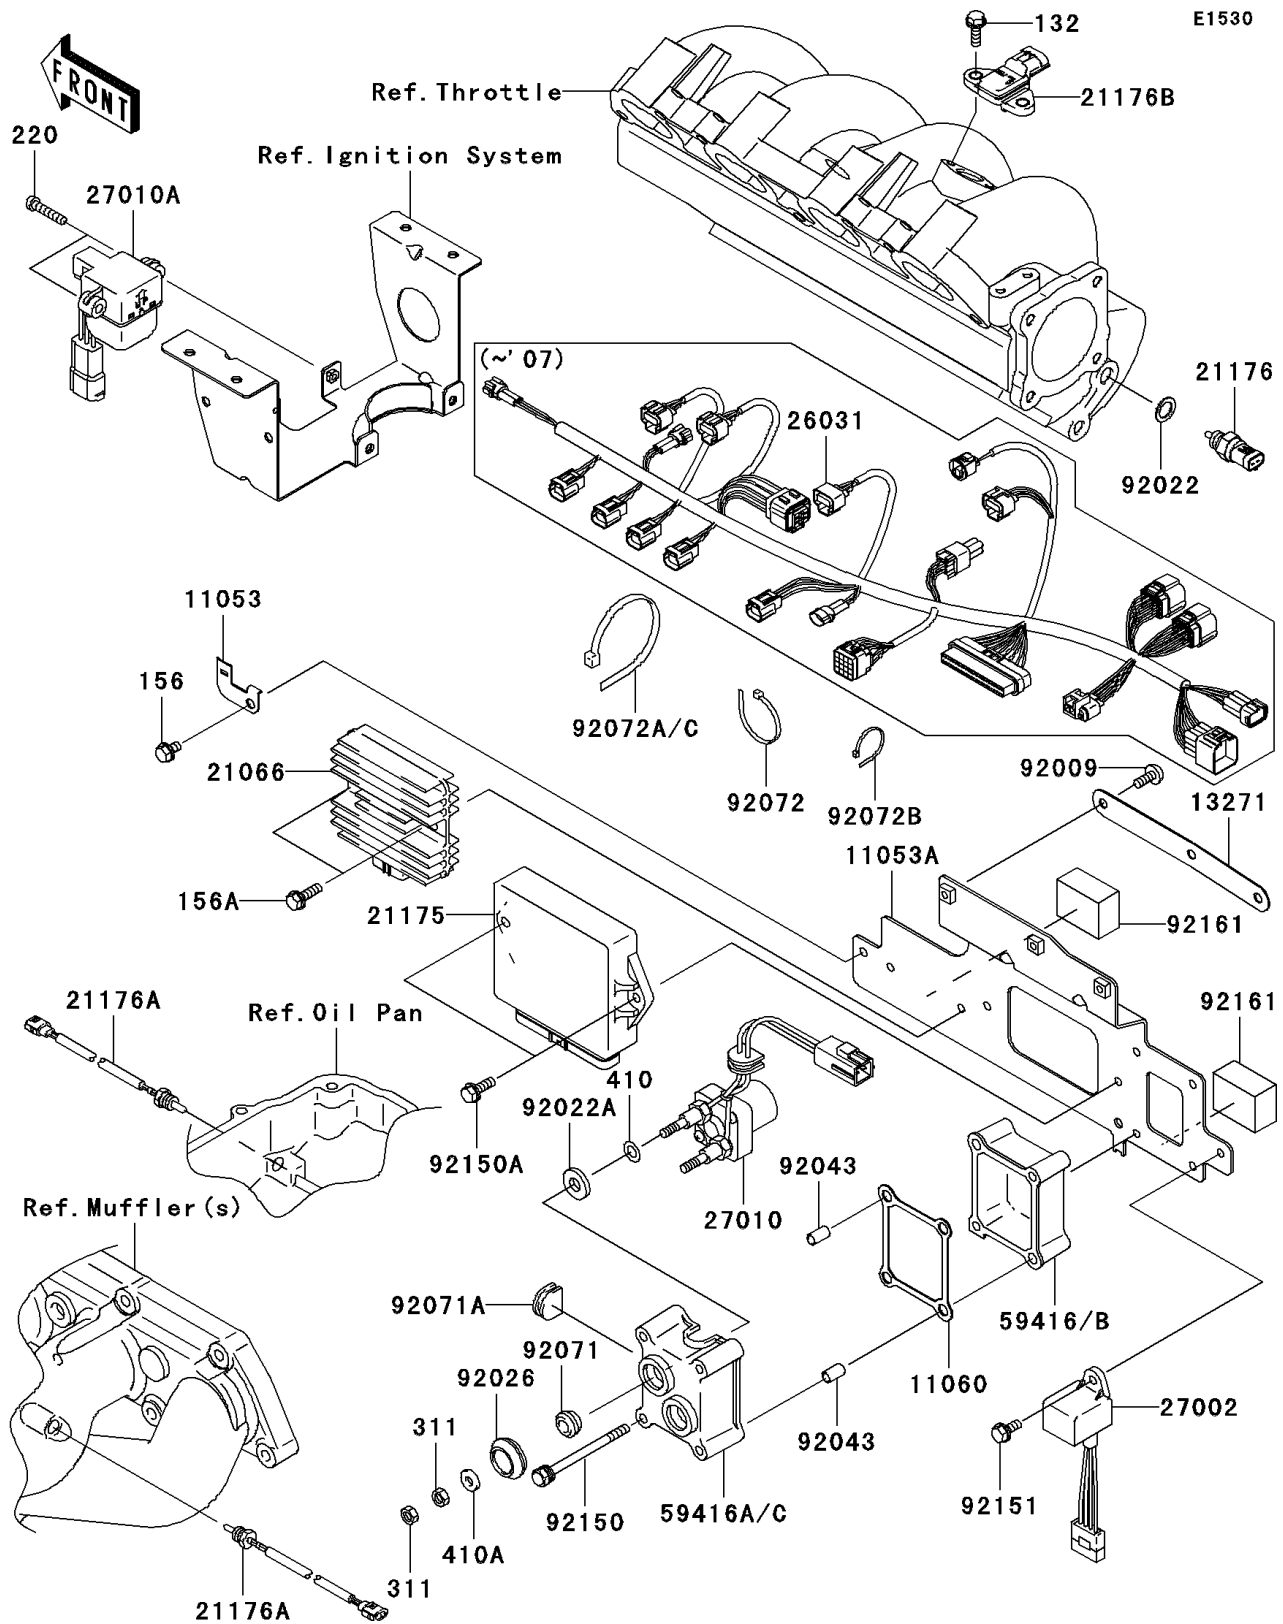

## 2010 Jet Ski® STX®-15F PARTS DIAGRAM

Fuel Injection

## 2010 Jet Ski® STX®-15F PARTS LIST

Fuel Injection

ITEM NAME	PART NUMBER	QUANTITY
BRACKET,FUSE (Ref # 11053)	11053-3724	1
BRACKET,SWITCH (Ref # 11053A)	11053-3774	1
GASKET (Ref # 11060)	11060-3709	1
PLATE (Ref # 13271)	13271-3842	1
REGULATOR-VOLTAGE (Ref # 21066)	21066-3718	1
CONTROL UNIT-ELECTRONIC (Ref # 21175)	21175-3737	1
SENSOR,AIR TEMPERATURE (Ref # 21176)	21176-1086	1
SENSOR,TEMP (Ref # 21176A)	21176-3758	1
SENSOR,PRESSURE (Ref # 21176B)	21176-3765	1
RELAY-ASSY (Ref # 27002)	27002-3703	1
SWITCH (Ref # 27010)	27010-3777	1
SWITCH,VDS (Ref # 27010A)	27010-3785	1
CASE-ELECTRIC (Ref # 59416B)	59416-3765	1
CASE-ELECTRIC (Ref # 59416C)	59416-3766	1
SCREW,6X15 (Ref # 92009)	92009-3830	1
WASHER,12X18X1.0 (Ref # 92022)	92022-1211	1
WASHER (Ref # 92022A)	92022-3035	1
SPACER (Ref # 92026)	92026-3703	1
PIN (Ref # 92043)	92043-3715	1
GROMMET (Ref # 92071)	92071-3004	1
GROMMET (Ref # 92071A)	92071-3837	1
BAND,L=188.85 (Ref # 92072)	92072-0105	1
BAND,L=372.24 (Ref # 92072C)	92072-3883	1
BOLT,6X80 (Ref # 92150)	92150-3711	1
BOLT,6X18 (Ref # 92150A)	92150-3729	1
BOLT,6X14 (Ref # 92151)	92151-3788	1
DAMPER (Ref # 92161)	92161-3752	1
BOLT-FLANGED-SMALL,6X18 (Ref # 132)	132BD0618	1
BOLT-WP,6X10 (Ref # 156)	156R0610	1

## 2010 Jet Ski® STX®-15F PARTS LIST

Fuel Injection

ITEM NAME	PART NUMBER	QUANTITY
BOLT-WP,6X20 (Ref # 156A)	156R0620	1
SCREW-PAN-CROSS,4X20 (Ref # 220)	220R0420	1
NUT-HEX,6MM (Ref # 311)	311R0600	1
WASHER-PLAIN-SMALL,10MM (Ref # 410)	410AA1000	1
WASHER-PLAIN-SMALL,6MM (Ref # 410A)	410S0600	1