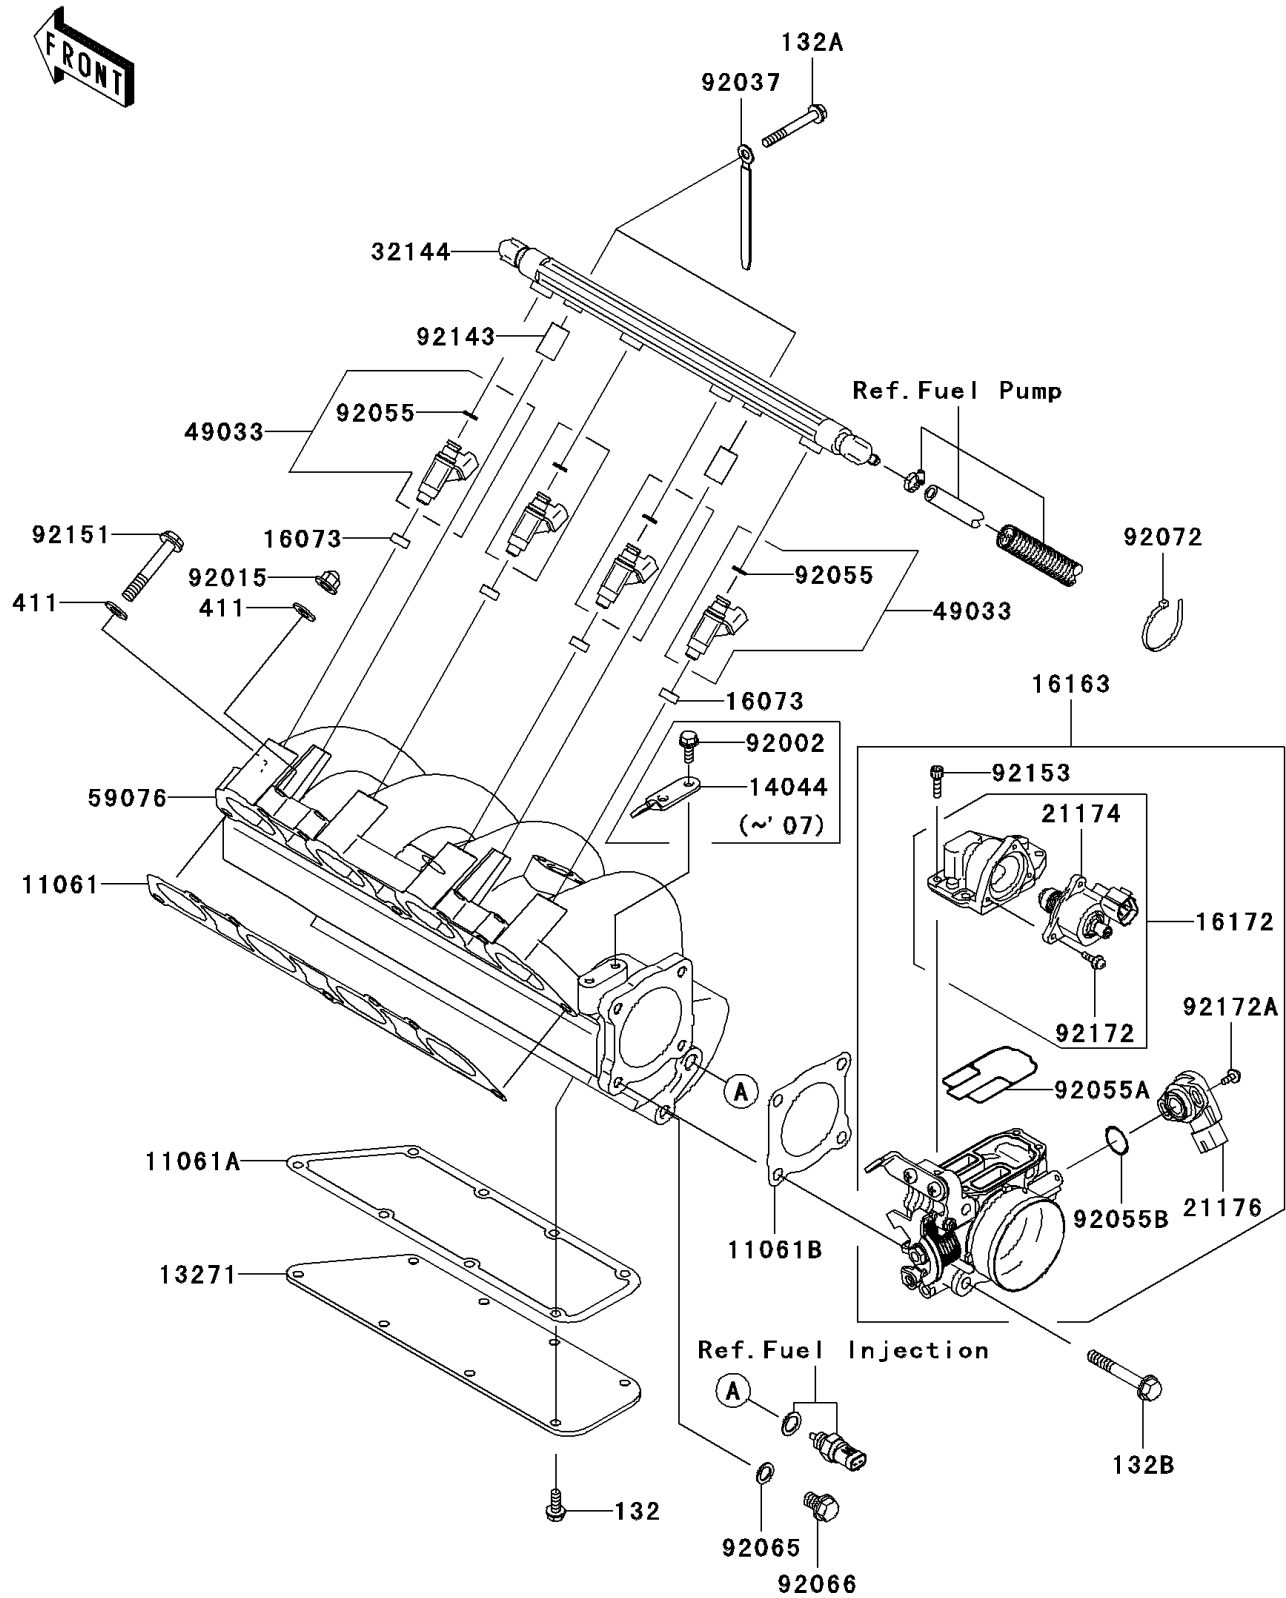

2010 Jet Ski® STX®-15F PARTS DIAGRAM

Throttle

E1510

2010 Jet Ski® STX®-15F PARTS LIST

Throttle

ITEM NAME	PART NUMBER	QUANTITY
GASKET,MANIFOLD (Ref # 11061)	11061-3716	1
GASKET,PLATE (Ref # 11061A)	11061-3737	1
GASKET,THROTTLE (Ref # 11061B)	11061-3738	1
BOLT-FLANGED-SMALL,6X16 (Ref # 132)	132BD0616	1
PLATE,MANIFOLD (Ref # 13271)	13271-3899	1
BOLT-FLANGED-SMALL,6X50 (Ref # 132A)	132BD0650	1
BOLT-FLANGED-SMALL,8X55 (Ref # 132B)	132BD0855	1
INSULATOR (Ref # 16073)	16073-3707	1
THROTTLE-ASSY,AC60 (Ref # 16163)	16163-3713	1
ACTUATOR (Ref # 16172)	16172-3705	1
MOTOR-ELECTRIC,STM (Ref # 21174)	21174-3706	1
SENSOR,TPS (Ref # 21176)	21176-3762	1
PIPE-ASSY (Ref # 32144)	32144-3705	1
WASHER-PLAIN,8MM (Ref # 411)	411S0800	1
NOZZLE-INJECTION (Ref # 49033)	49033-3707	1
MANIFOLD-INTAKE (Ref # 59076)	59076-3729	1
NUT,CAP,8MM (Ref # 92015)	92015-1371	1
CLAMP,L=100 (Ref # 92037)	92037-3736	1
RING-O,INJECTION NOZZLE (Ref # 92055)	92055-1622	1
RING-O (Ref # 92055A)	92055-3773	1
RING-O (Ref # 92055B)	92055-3774	1
GASKET,10.5X16X1 (Ref # 92065)	92065-058	1
PLUG (Ref # 92066)	92066-3781	1
BAND,L=188.85 (Ref # 92072)	92072-0105	1
COLLAR (Ref # 92143)	92143-3731	1
BOLT,8X60 (Ref # 92151)	92151-3730	1
BOLT (Ref # 92153)	92153-3723	1
SCREW (Ref # 92172)	92172-3710	1
SCREW (Ref # 92172A)	92172-3711	1