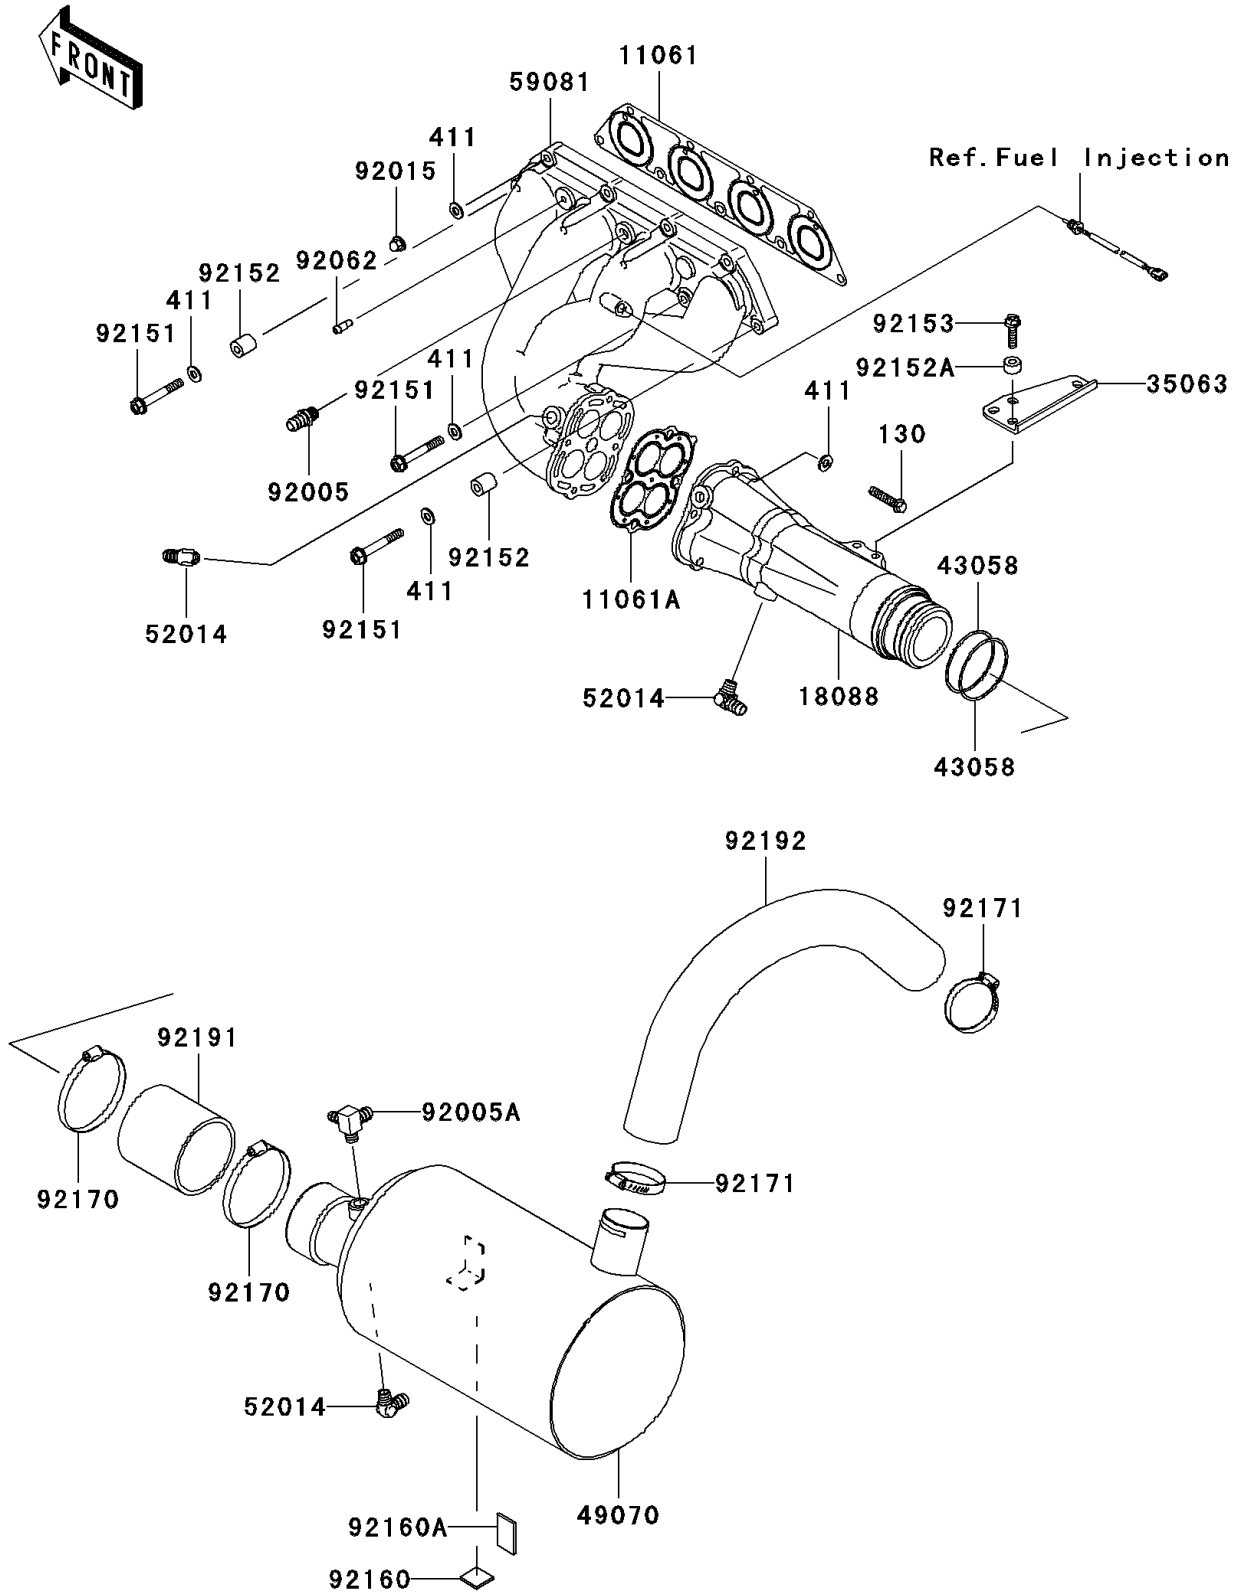

2010 Jet Ski® STX®-15F PARTS DIAGRAM

Muffler(s)(A9F/AAF)

E1140A

2010 Jet Ski® STX®-15F PARTS LIST

Muffler(s)(A9F/AAF)

ITEM NAME	PART NUMBER	QUANTITY
GASKET,MANIFOLD EXHAUST (Ref # 11061)	11061-3713	1
GASKET,PIPE EXHAUST (Ref # 11061A)	11061-3714	1
BOLT-FLANGED,8X40 (Ref # 130)	130CD0840	1
PIPE-EXHAUST (Ref # 18088)	18088-3723	1
STAY (Ref # 35063)	35063-3704	1
WASHER-PLAIN,8MM (Ref # 411)	411S0800	1
RING,GASKET (Ref # 43058)	43058-3733	1
MUFFLER-COMP (Ref # 49070)	49070-3751	1
ELBOW (Ref # 52014)	52014-3711	1
MANIFOLD-EXHAUST (Ref # 59081)	59081-3741	1
FITTING (Ref # 92005)	92005-3714	1
FITTING (Ref # 92005A)	92005-3751	1
NUT,CAP,8MM (Ref # 92015)	92015-1371	1
NOZZLE (Ref # 92062)	92062-3705	1
BOLT,8X60 (Ref # 92151)	92151-3730	1
COLLAR (Ref # 92152)	92152-3736	1
COLLAR,8.2X17X10 (Ref # 92152A)	92152-3740	1
BOLT,FLANGED,8X30 (Ref # 92153)	92153-3722	1
DAMPER,25X25 (Ref # 92160)	92160-3864	1
DAMPER,40X25 (Ref # 92160A)	92160-3865	1
CLAMP (Ref # 92170)	92170-3760	1
CLAMP (Ref # 92171)	92171-3723	1
TUBE,PIPE EX-MUFFLER (Ref # 92191)	92191-3986	1
TUBE,W/M-TAIL PIPE (Ref # 92192)	92192-3833	1