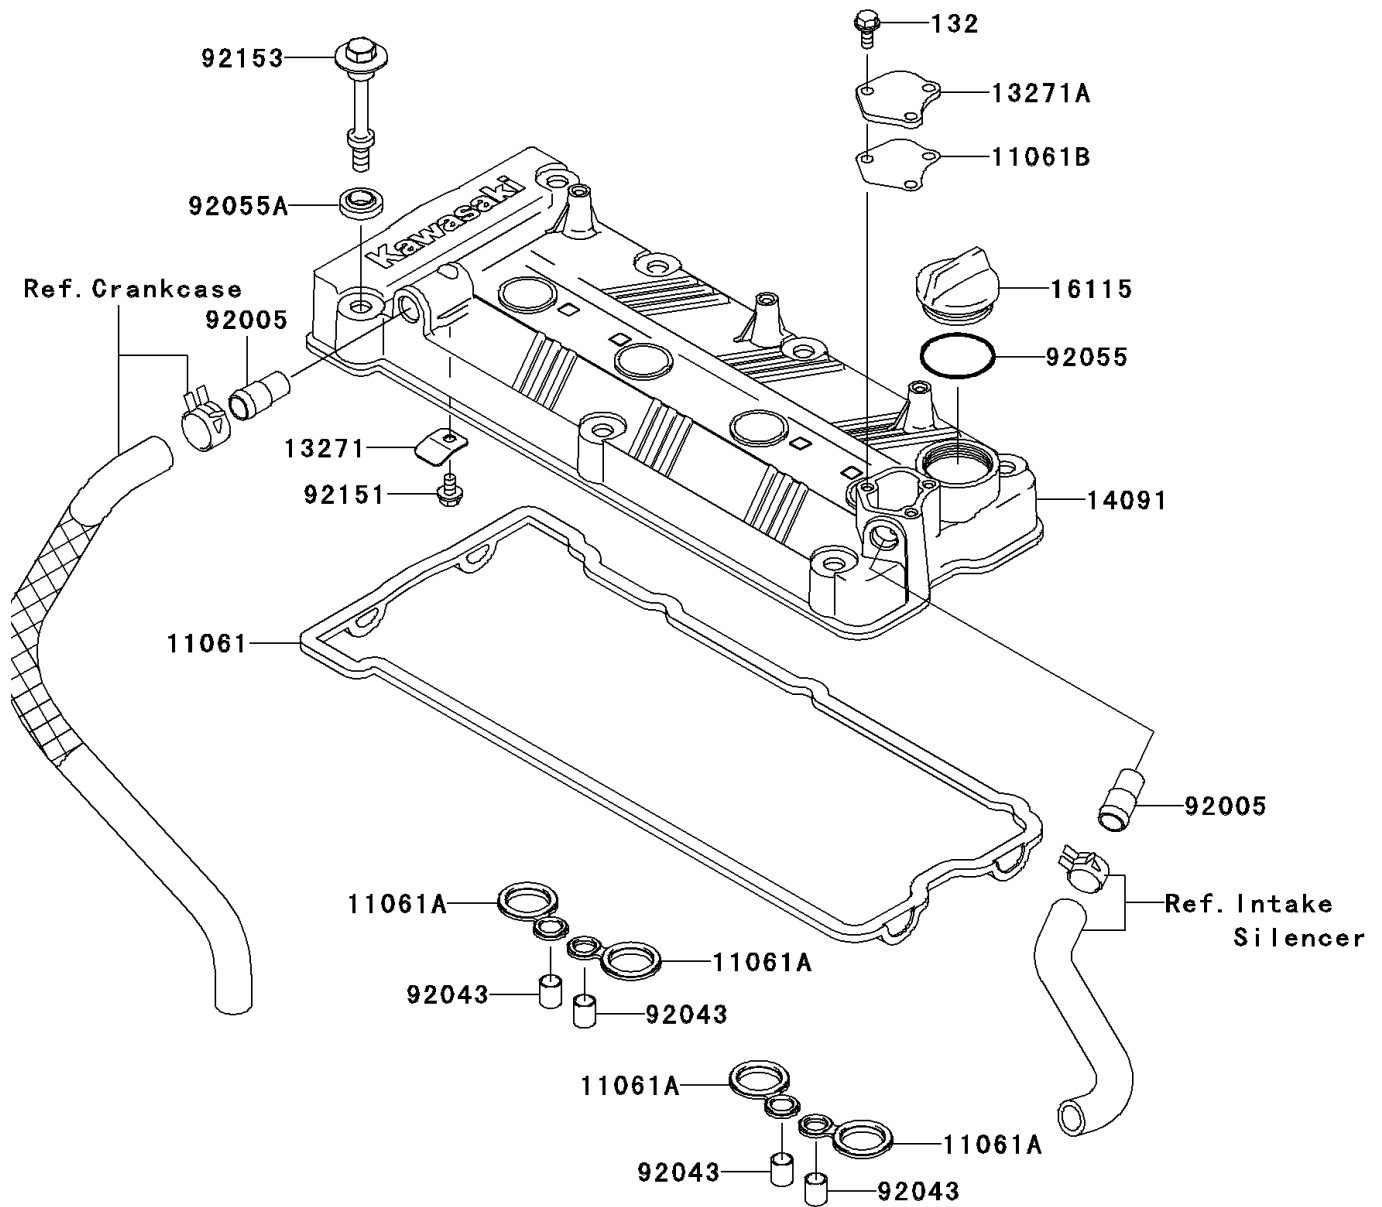

2010 Jet Ski® STX®-15F PARTS DIAGRAM

Cylinder Head Cover(A9F/AAF)

E1112A

2010 Jet Ski® STX®-15F PARTS LIST

Cylinder Head Cover(A9F/AAF)

ITEM NAME	PART NUMBER	QUANTITY
GASKET,HEAD COVER (Ref # 11061)	11061-0090	1
GASKET,SPARK PLUG HOLE (Ref # 11061A)	11061-0105	1
GASKET,PLATE (Ref # 11061B)	11061-3728	1
BOLT-FLANGED-SMALL,6X14 (Ref # 132)	132BD0614	1
PLATE (Ref # 13271)	13271-3851	1
PLATE (Ref # 13271A)	13271-3898	1
COVER,HEAD (Ref # 14091)	14091-3822	1
CAP-OIL FILLER (Ref # 16115)	16115-1064	1
FITTING (Ref # 92005)	92005-3741	1
PIN,10.1X12X14 (Ref # 92043)	92043-4009	1
RING-O,38X1.9 (Ref # 92055)	92055-1295	1
RING-O,HEAD COVER BOLT (Ref # 92055A)	92055-1352	1
BOLT,FLANGED,6X10 (Ref # 92151)	92151-1822	1
BOLT,HEAD COVER (Ref # 92153)	92153-3706	1