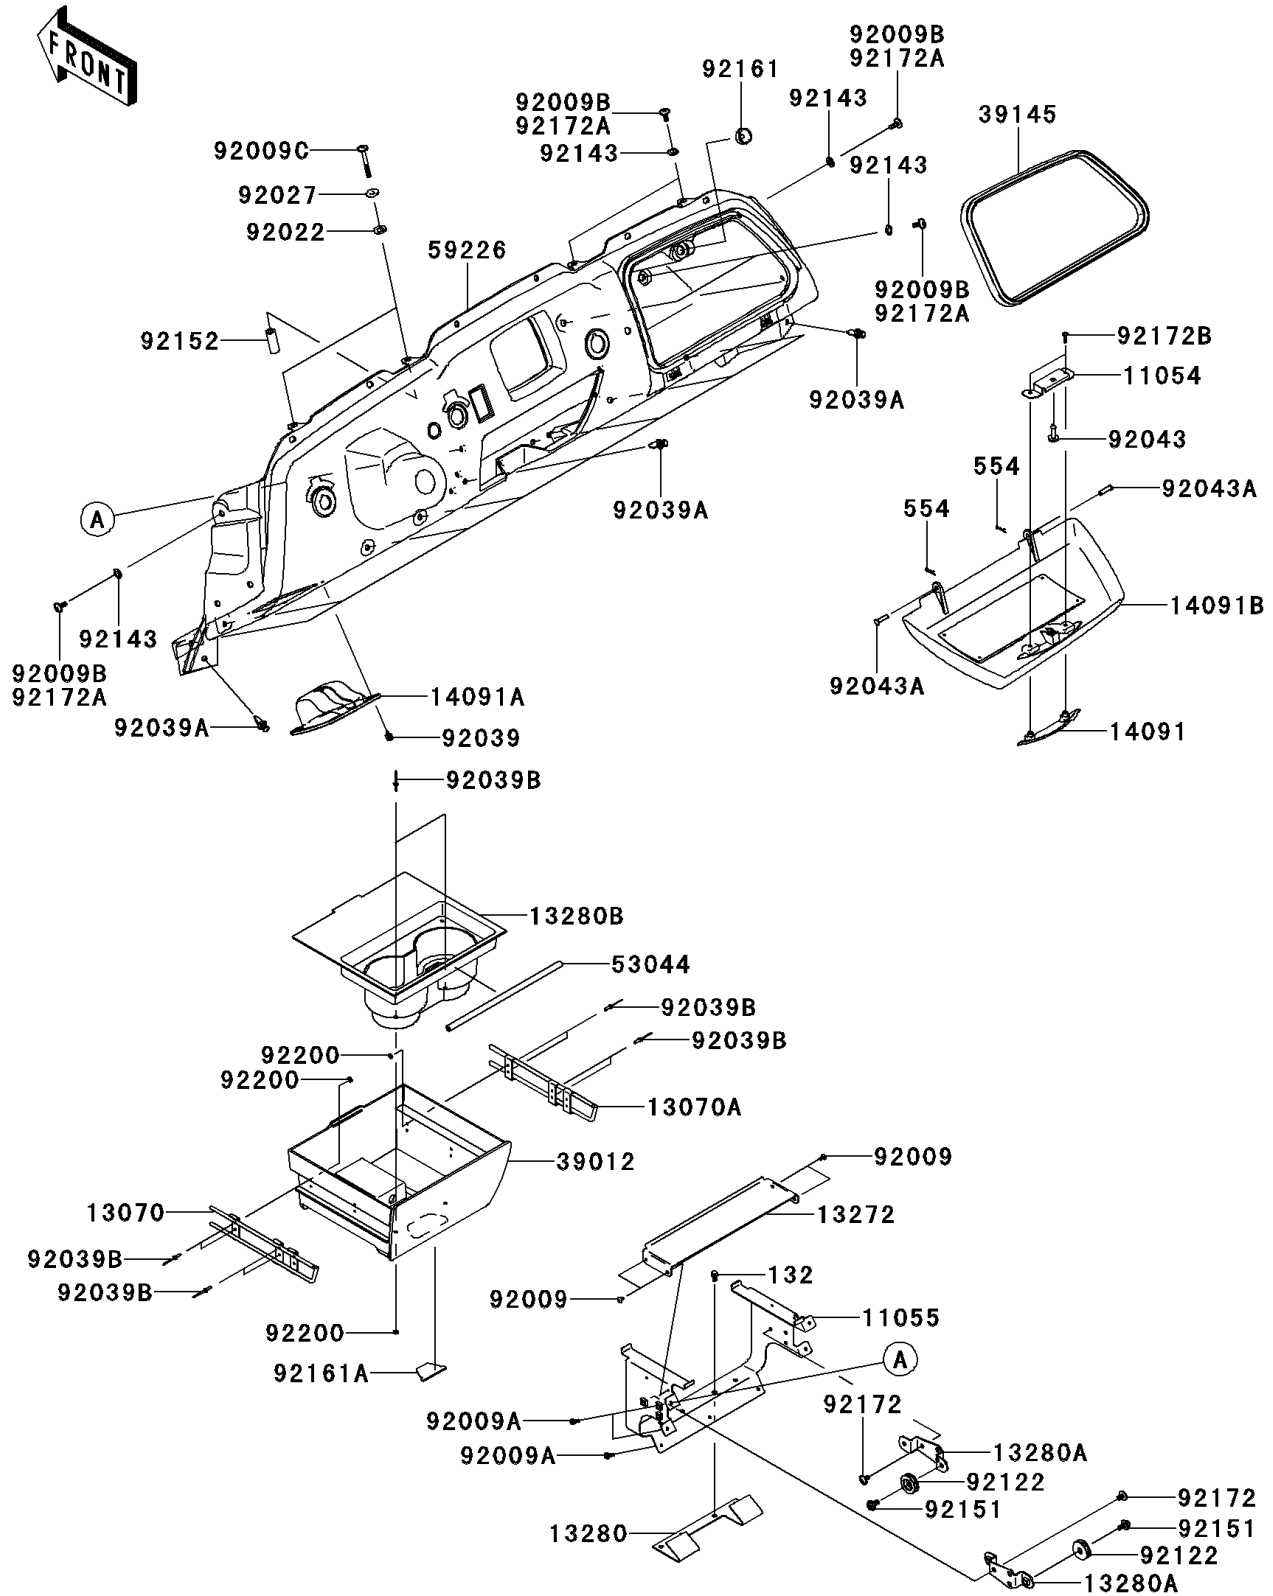

## 2011 TERYX® 750 FI 4x4 LE SGE PARTS DIAGRAM

Front Box

F2135

### Front Box

ITEM NAME	PART NUMBER	QUANTITY
BOLT-FLANGED-SMALL,6X10 (Ref # 132)	132BB0610	1
PIN-SNAP (Ref # 554)	554DA0600	1
BRACKET (Ref # 11054)	11054-1789	1
BRACKET,CUP HOLDER (Ref # 11055)	11055-0811	1
GUIDE,CUP HOLDER,LH (Ref # 13070)	13070-0098	1
GUIDE,CUP HOLDER,RH (Ref # 13070A)	13070-0099	1
PLATE,CUP HOLDER (Ref # 13272)	13272-0446	1
HOLDER,LWR (Ref # 13280)	13280-0210	1
HOLDER (Ref # 13280A)	13280-0289	1
HOLDER (Ref # 13280B)	13280-0296	1
COVER,STORAGE CAP,F.BLACK (Ref # 14091)	14091-0700-6Z	1
COVER,LH,F.BLACK (Ref # 14091A)	14091-0702-6Z	1
COVER,STORAGE,F.BLACK (Ref # 14091B)	14091-0985-6Z	1
CASE-STORAGE,F.BLACK (Ref # 39012)	39012-0024-6Z	1
TRIM-SEAL,L=940 (Ref # 39145)	39145-0029	1
TRIM,L=256.6 (Ref # 53044)	53044-0043	1
PANEL-CONTROL,F.BLACK (Ref # 59226)	59226-0019-6Z	1
SCREW,TAPPING,4X8 (Ref # 92009)	92009-1155	1
SCREW,TAPPING,4X12 (Ref # 92009A)	92009-1444	1
SCREW,6X16 (Ref # 92009B)	92009-1621	1
SCREW,6X56 (Ref # 92009C)	92009-1829	1
WASHER,10.5X20X1 (Ref # 92022)	92022-239	1
COLLAR,L=4.7 (Ref # 92027)	92027-1964	1
RIVET (Ref # 92039)	92039-0046	1
RIVET (Ref # 92039A)	92039-1229	1
RIVET (Ref # 92039B)	92039-1231	1
PIN (Ref # 92043)	92043-0138	1
PIN,6X23 (Ref # 92043A)	92043-0164	1
ROLLER (Ref # 92122)	92122-0024	1

## 2011 TERYX® 750 FI 4x4 LE SGE PARTS LIST

Front Box

ITEM NAME	PART NUMBER	QUANTITY
COLLAR (Ref # 92143)	92143-1087	1
BOLT,FLANGED,6X13 (Ref # 92151)	92151-1703	1
COLLAR,7.95X15.88X40 (Ref # 92152)	92152-0777	1
DAMPER (Ref # 92161)	92161-0568	1
DAMPER,CUP HOLDER (Ref # 92161A)	92161-0653	1
SCREW,6X10 (Ref # 92172)	92172-0005	1
SCREW,TAPPING,4X16 (Ref # 92172B)	92172-0347	1
WASHER,3.5X8X1 (Ref # 92200)	92200-1251	1