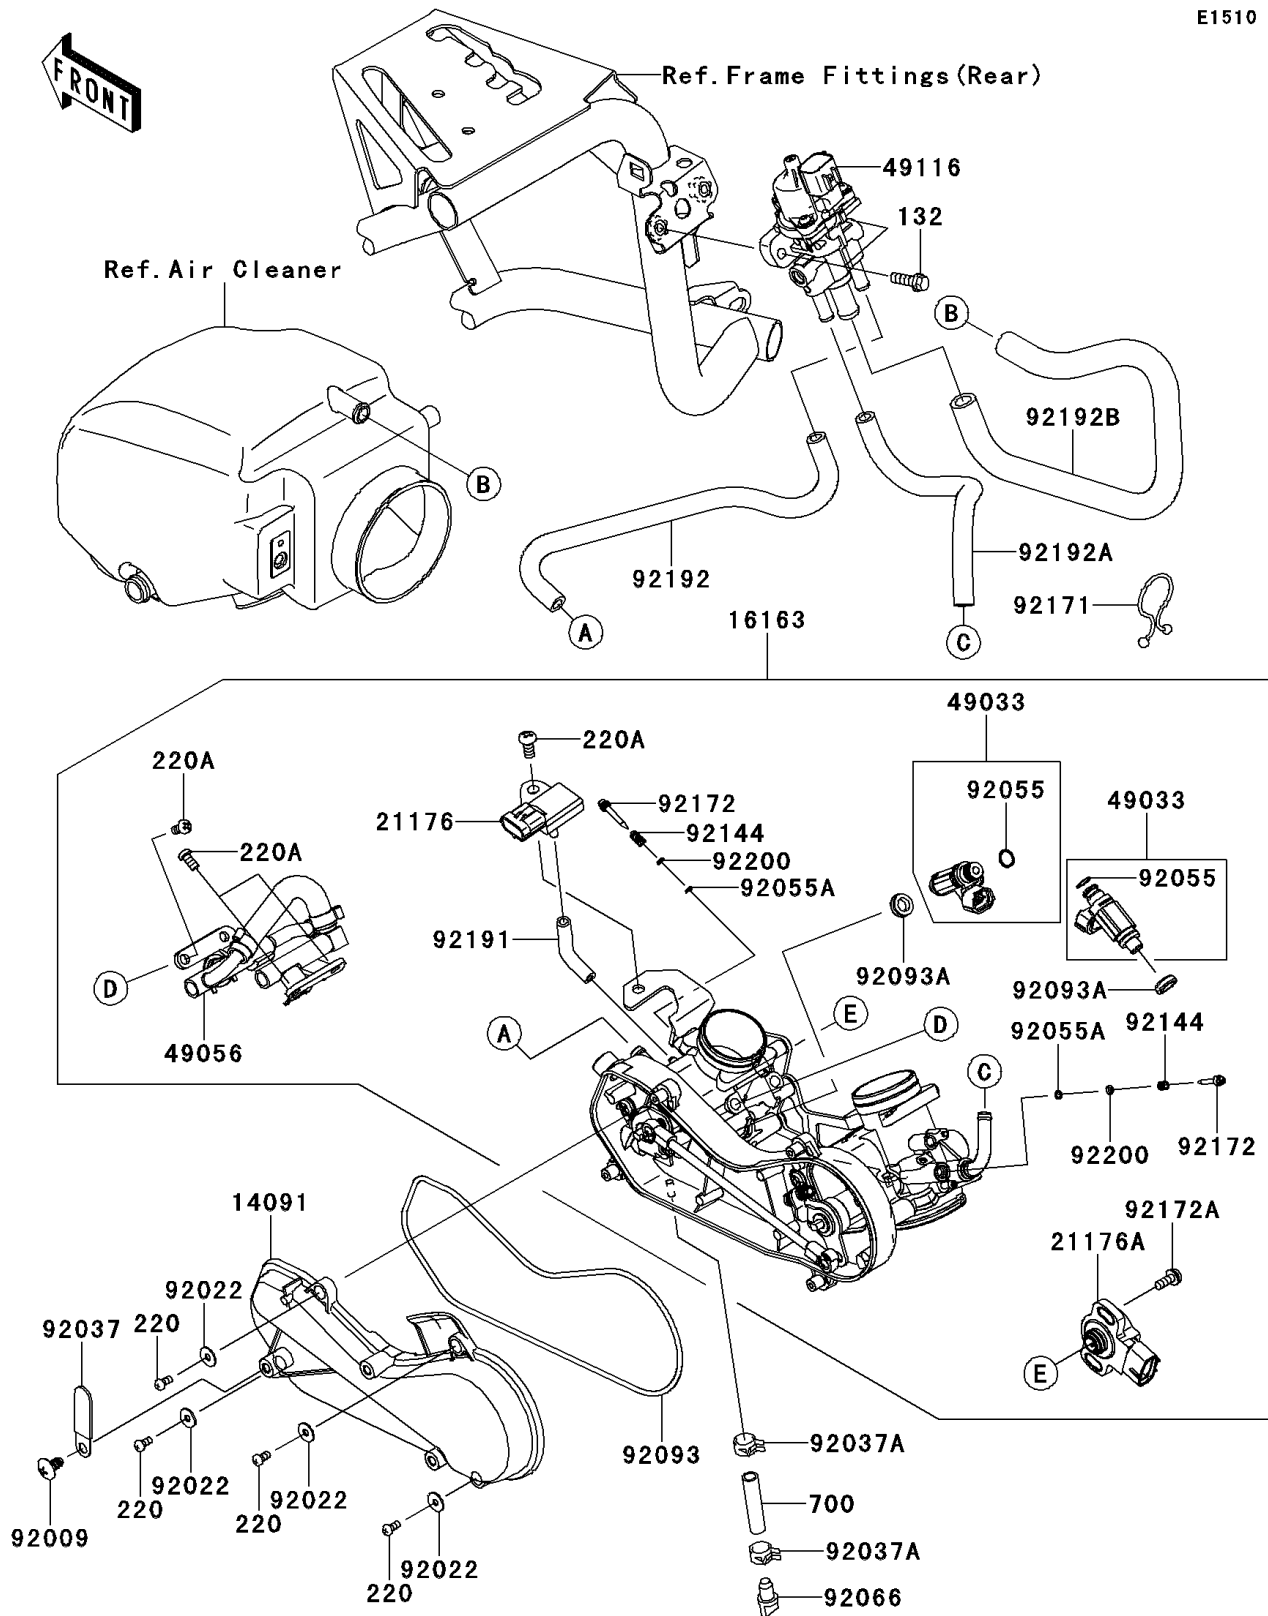

## 2011 TERYX® 750 FI 4x4 LE SGE PARTS DIAGRAM

Throttle

E1510

## 2011 TERYX® 750 FI 4x4 LE SGE PARTS LIST

### Throttle

ITEM NAME	PART NUMBER	QUANTITY
BOLT-FLANGED-SMALL,6X18 (Ref # 132)	132BD0618	1
SCREW-PAN-CROS,4X8 (Ref # 220)	220AA0408	1
SCREW-PAN-CROS,6X12 (Ref # 220A)	220AA0612	1
TUBE-PVC (Ref # 700)	700Q0740	1
COVER,THROTTLE LINK (Ref # 14091)	14091-1731	1
THROTTLE-ASSY,34EIS (Ref # 16163)	16163-0137	1
SENSOR,PRESSURE (Ref # 21176)	21176-0058	1
SENSOR,TPS (Ref # 21176A)	21176-0100	1
NOZZLE-INJECTION (Ref # 49033)	49033-1060	1
PIPE-INJECTION (Ref # 49056)	49056-0028	1
VALVE-ASSY,ISC (Ref # 49116)	49116-0026	1
SCREW,6X12 (Ref # 92009)	92009-1480	1
WASHER,5.2X13X1 (Ref # 92022)	92022-1380	1
CLAMP,L=45 (Ref # 92037)	92037-1539	1
CLAMP (Ref # 92037A)	92037-2113	1
RING-O,INJECTION NOZZLE (Ref # 92055)	92055-1622	1
RING-O,AIR SCREW (Ref # 92055A)	92055-1658	1
PLUG,DRAIN (Ref # 92066)	92066-1211	1
SEAL (Ref # 92093)	92093-0082	1
SEAL (Ref # 92093A)	92093-0127	1
SPRING,THROTTLE STOP SCREW (Ref # 92144)	92144-1674	1
CLAMP (Ref # 92171)	92171-0876	1
SCREW (Ref # 92172)	92172-0156	1
SCREW (Ref # 92172A)	92172-0254	1
TUBE,3.2X7.4X70 (Ref # 92191)	92191-1552	1
TUBE,ISC-FR THROBO (Ref # 92192)	92192-0765	1
TUBE,ISC-RR THROBO (Ref # 92192A)	92192-0766	1
TUBE,ISC-DUCT (Ref # 92192B)	92192-0767	1
WASHER,PILOT AIR SCREW (Ref # 92200)	92200-1564	1