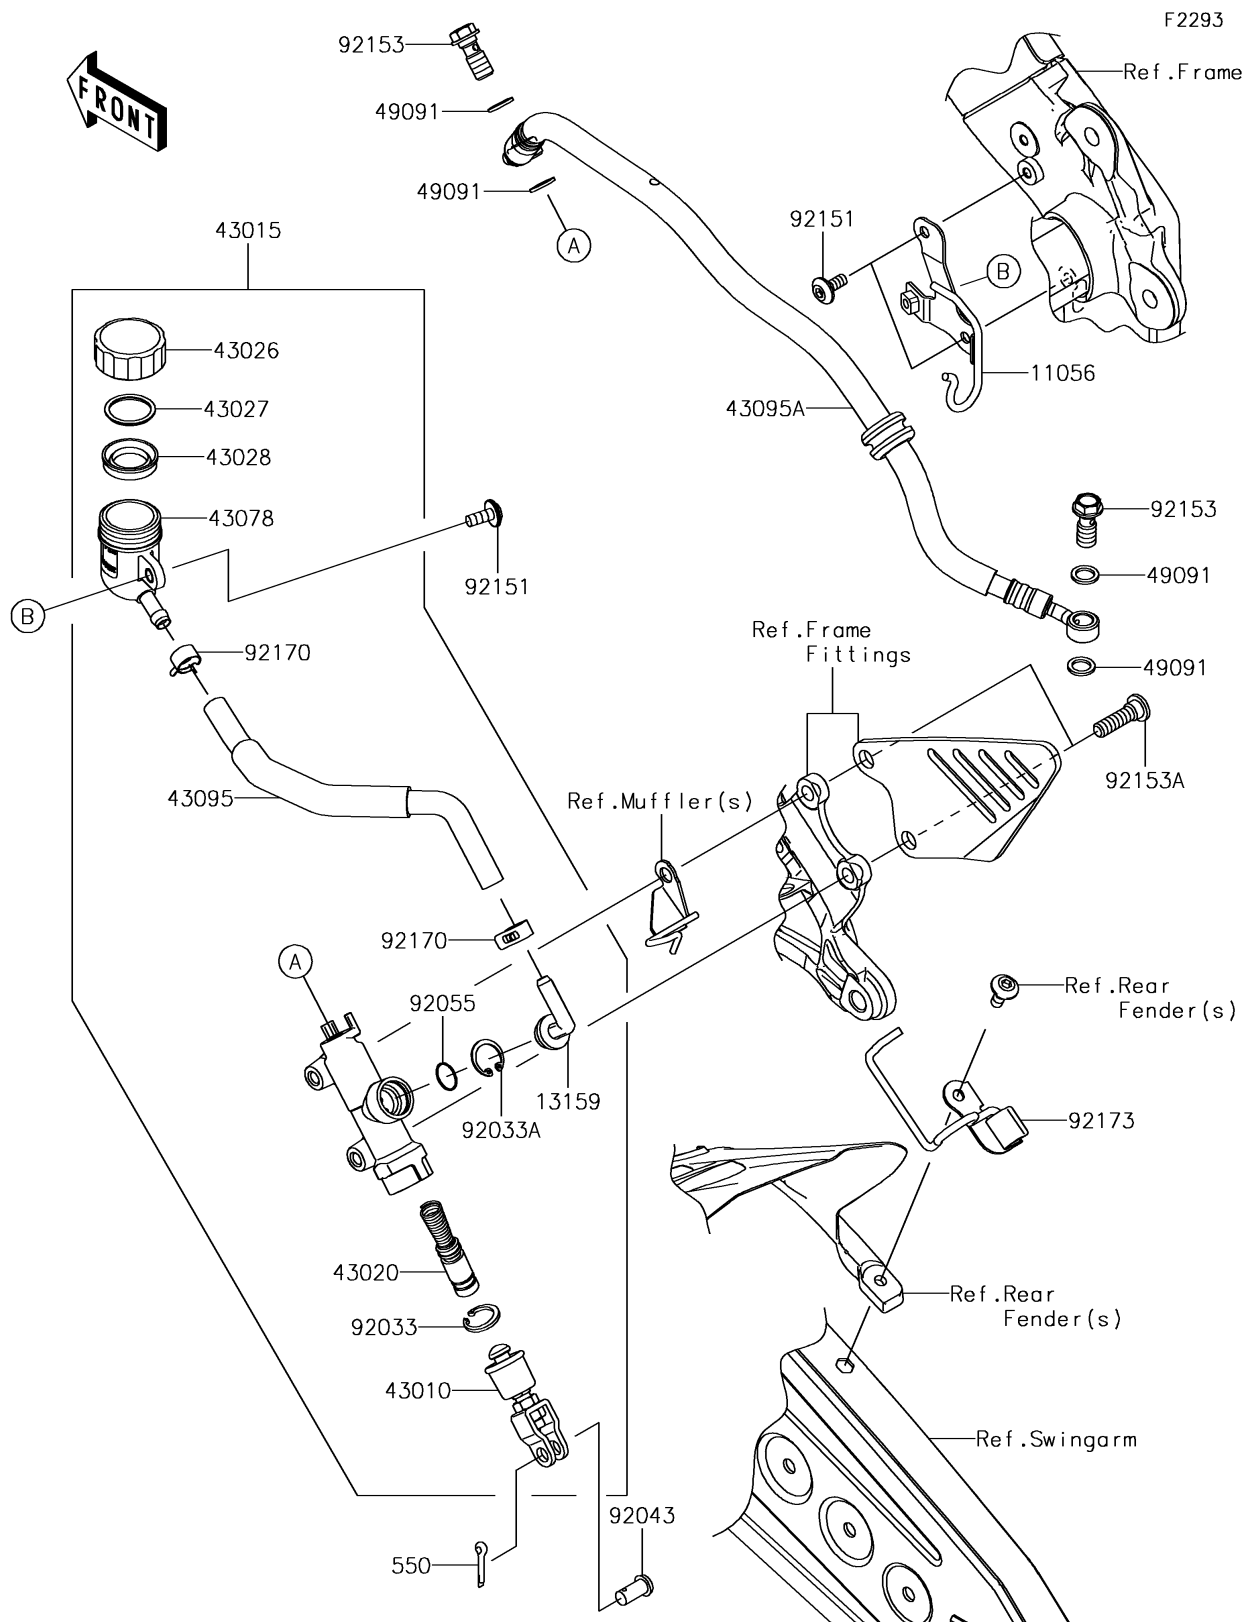

2018 NINJA® ZX™-6R PARTS DIAGRAM

Rear Master Cylinder

2018 NINJA® ZX™-6R PARTS LIST

Rear Master Cylinder

ITEM NAME	PART NUMBER	QUANTITY
BRACKET (Ref # 11056)	11056-2051	1
CONNECTOR (Ref # 13159)	13159-1056	1
ROD-ASSY-BRAKE (Ref # 43010)	43010-1062	1
CYLINDER-ASSY-MASTER,RR (Ref # 43015)	43015-0575	1
PISTON-COMP-BRAKE (Ref # 43020)	43020-1094	1
CAP-BRAKE (Ref # 43026)	43026-1070	1
PLATE-DIAPHRAGM (Ref # 43027)	43027-1054	1
DIAPHRAGM (Ref # 43028)	43028-1073	1
RESERVOIR (Ref # 43078)	43078-1102	1
HOSE-BRAKE,RR MC (Ref # 43095)	43095-0737	1
HOSE-BRAKE,RR,548MM (Ref # 43095A)	43095-0777	1
WASHER-SEAL,10.1X14.5X1.5 (Ref # 49091)	49091-0001	1
PIN-COTTER,2.0X15 (Ref # 550)	550AA2015	1
RING-SNAP,20.9X24.6X1.2 (Ref # 92033)	92033-0079	1
RING-SNAP,20.5MM (Ref # 92033A)	92033-1186	1
PIN,8X17 (Ref # 92043)	92043-0104	1
RING-O,14.8X2.4 (Ref # 92055)	92055-0741	1
BOLT,SOCKET,6X14 (Ref # 92151)	92151-1654	1
BOLT,OIL,L=23 (Ref # 92153)	92153-0627	1
BOLT,SOCKET,8X30 (Ref # 92153A)	92153-1624	1
CLAMP,HOSE (Ref # 92170)	92170-1091	1
CLAMP (Ref # 92173)	92173-1048	1