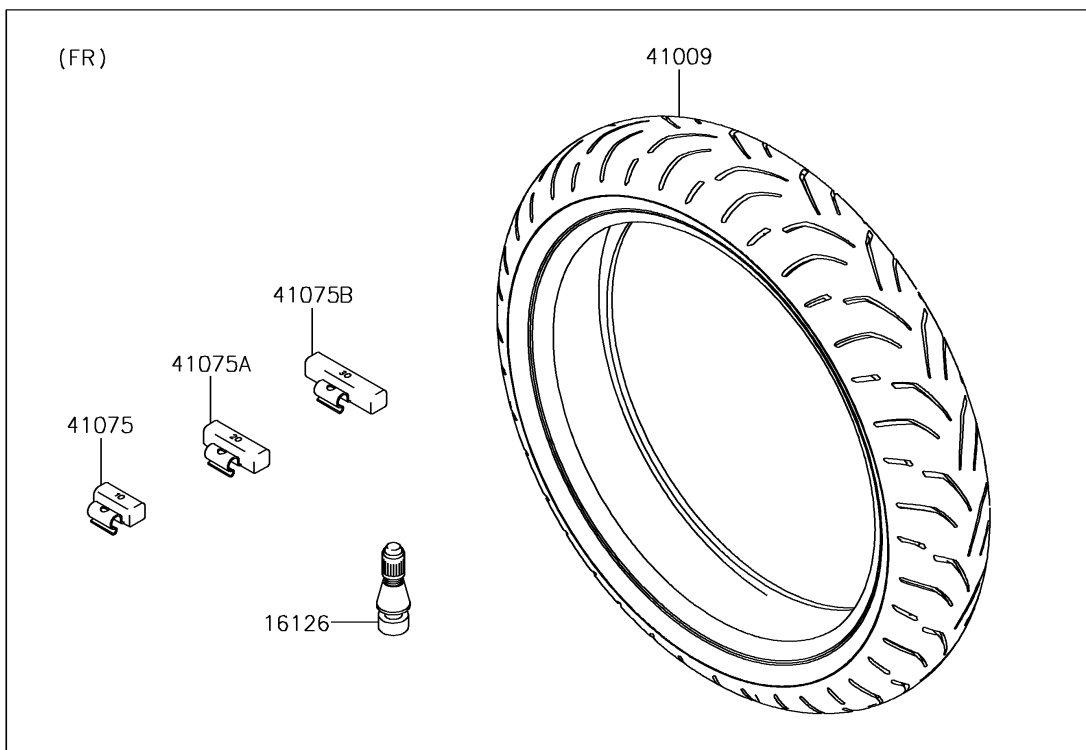

## 2018 NINJA® ZX™-6R KRT EDITION PARTS DIAGRAM

Tires

F2210

### Tires

ITEM NAME	PART NUMBER	QUANTITY
VALVE,TIRE (Ref # 16126)	16126-1140	1
TIRE,FR,120/70ZR17(58W),S20F (Ref # 41009)	41009-0529	1
TIRE,RR,180/55ZR17(73W),S20R (Ref # 41009A)	41009-0530	1
BALANCER-WHEEL,10G,SILVER (Ref # 41075)	41075-0007	1
BALANCER-WHEEL,20G,SILVER (Ref # 41075A)	41075-0008	1
BALANCER-WHEEL,30G,SILVER (Ref # 41075B)	41075-0009	1