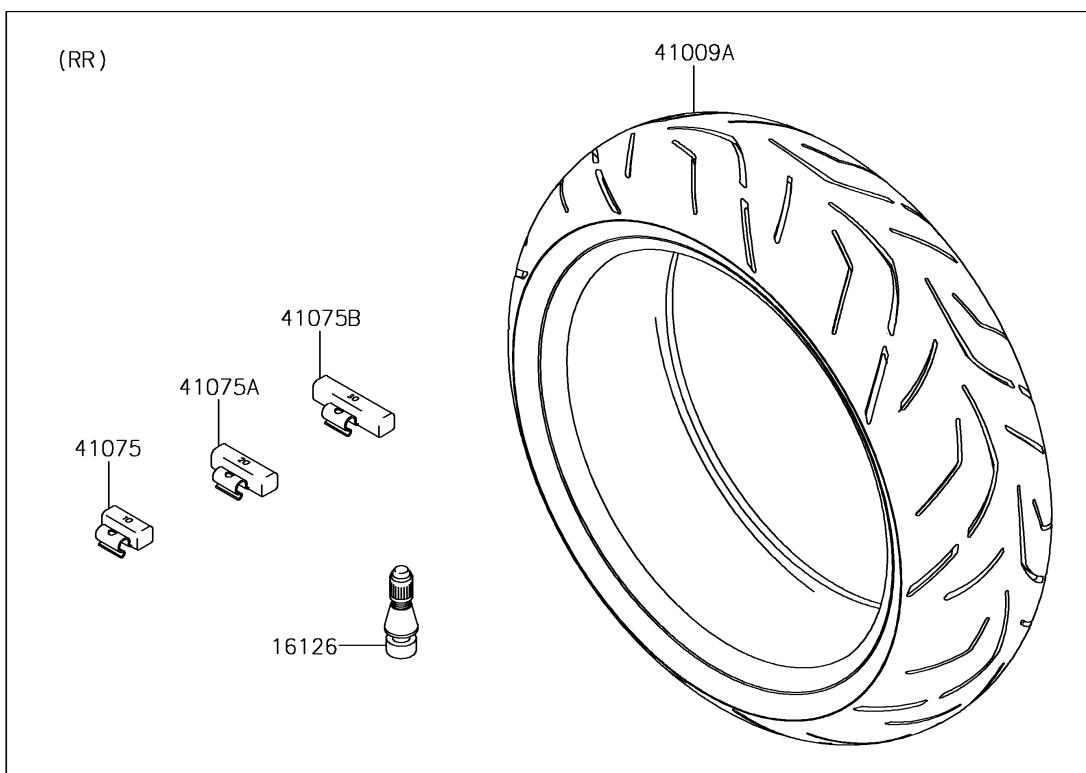

## 2018 NINJA® ZX™-6R KRT EDITION PARTS DIAGRAM

Tires

F2210

### Tires

ITEM NAME	PART NUMBER	QUANTITY
VALVE,TIRE (Ref # 16126)	16126-1140	1
TIRE,FR,120/70ZR17(58W),S20F (Ref # 41009)	41009-0529	1
TIRE,RR,180/55ZR17(73W),S20R (Ref # 41009A)	41009-0530	1
BALANCER-WHEEL,10G,SILVER (Ref # 41075)	41075-0007	1
BALANCER-WHEEL,20G,SILVER (Ref # 41075A)	41075-0008	1
BALANCER-WHEEL,30G,SILVER (Ref # 41075B)	41075-0009	1