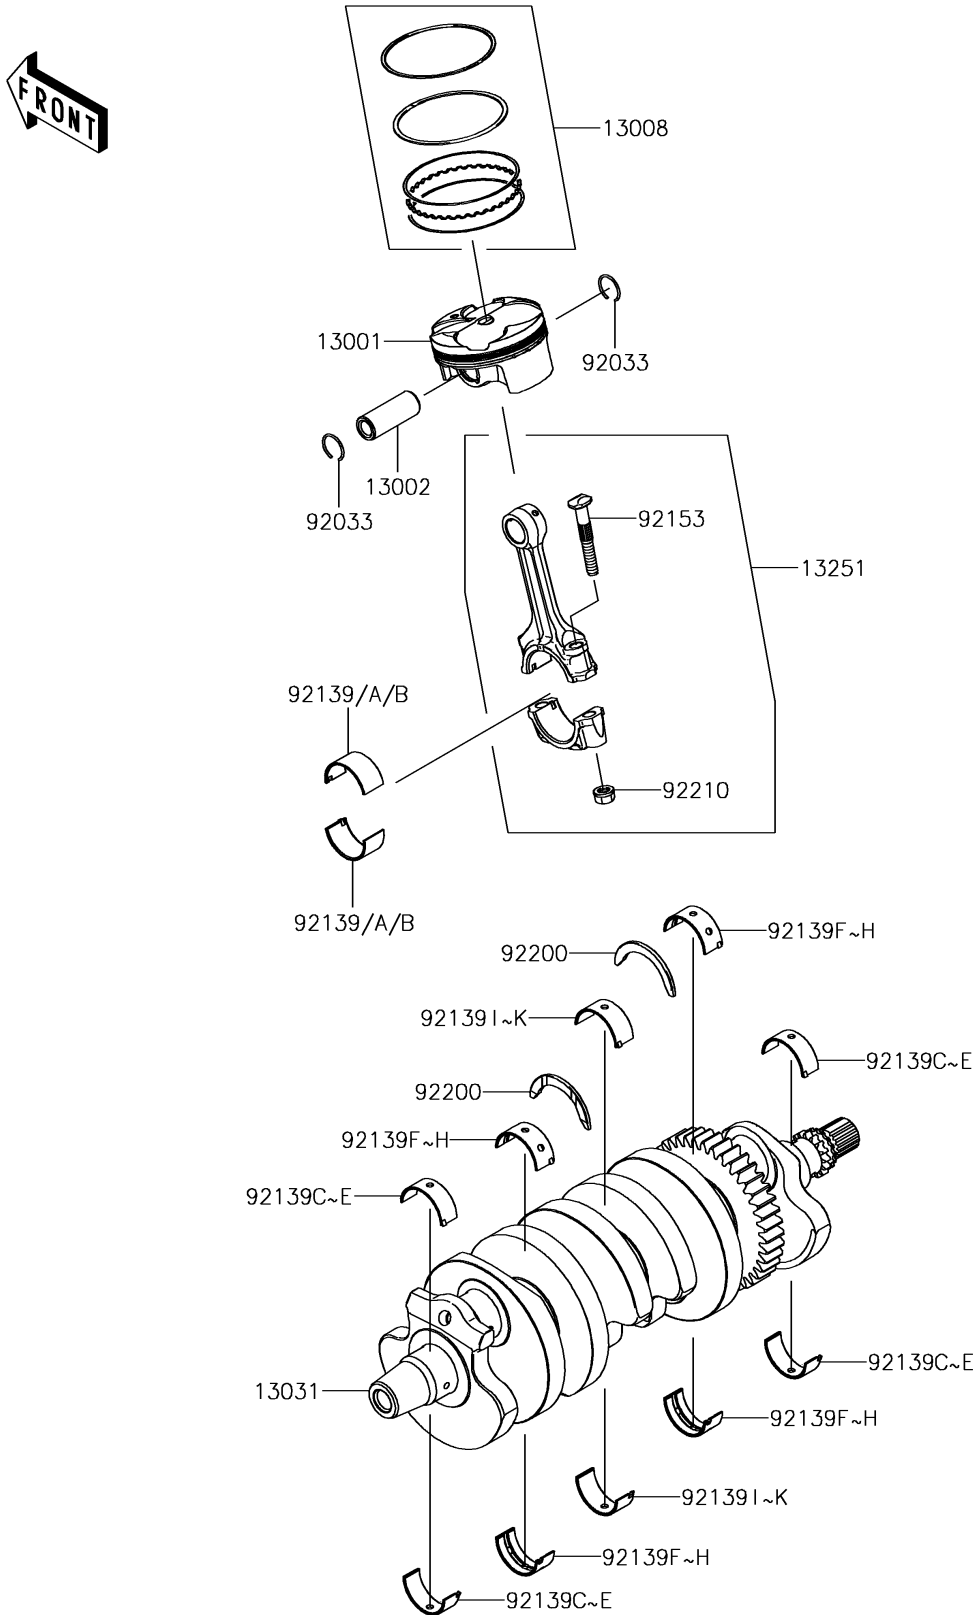

2018 NINJA® ZX™-6R PARTS DIAGRAM

Crankshaft/Piston(s)

E1320

2018 NINJA® ZX™-6R PARTS LIST

Crankshaft/Piston(s)

ITEM NAME	PART NUMBER	QUANTITY
PISTON-ENGINE (Ref # 13001)	13001-0735	1
PIN-PISTON (Ref # 13002)	13002-0037	1
RING-SET-PISTON (Ref # 13008)	13008-0035	1
CRANKSHAFT-COMP (Ref # 13031)	13031-0754	1
ROD-ASSY-CONNECTING,I (Ref # 13251)	13251-0717-II	1
RING-SNAP,PISTON PIN (Ref # 92033)	92033-1151	1
BUSHING,CRANK PIN,BLUE (Ref # 92139)	92139-0165	1
BUSHING,CRANK PIN,BLACK (Ref # 92139A)	92139-0166	1
BUSHING,CRANK PIN,BROWN (Ref # 92139B)	92139-0167	1
BUSHING,CRANK #1,BLUE (Ref # 92139C)	92139-0245	1
BUSHING,CRANK #1,BLACK (Ref # 92139D)	92139-0246	1
BUSHING,CRANK #1,BROWN (Ref # 92139E)	92139-0247	1
BUSHING,CRANK #2,BLUE (Ref # 92139F)	92139-0248	1
BUSHING,CRANK #2,BLACK (Ref # 92139G)	92139-0249	1
BUSHING,CRANK #2,BROWN (Ref # 92139H)	92139-0250	1
BUSHING,CRANK #3,PURPLE (Ref # 92139I)	92139-0251	1
BUSHING,CRANK #3,GREEN (Ref # 92139J)	92139-0252	1
BUSHING,CRANK #3,YELLOW (Ref # 92139K)	92139-0253	1
BOLT,7MM (Ref # 92153)	92153-1172	1
WASHER,T=2.5 (Ref # 92200)	92200-0383	1
NUT,CONNECTING ROD,7MM (Ref # 92210)	92210-0384	1