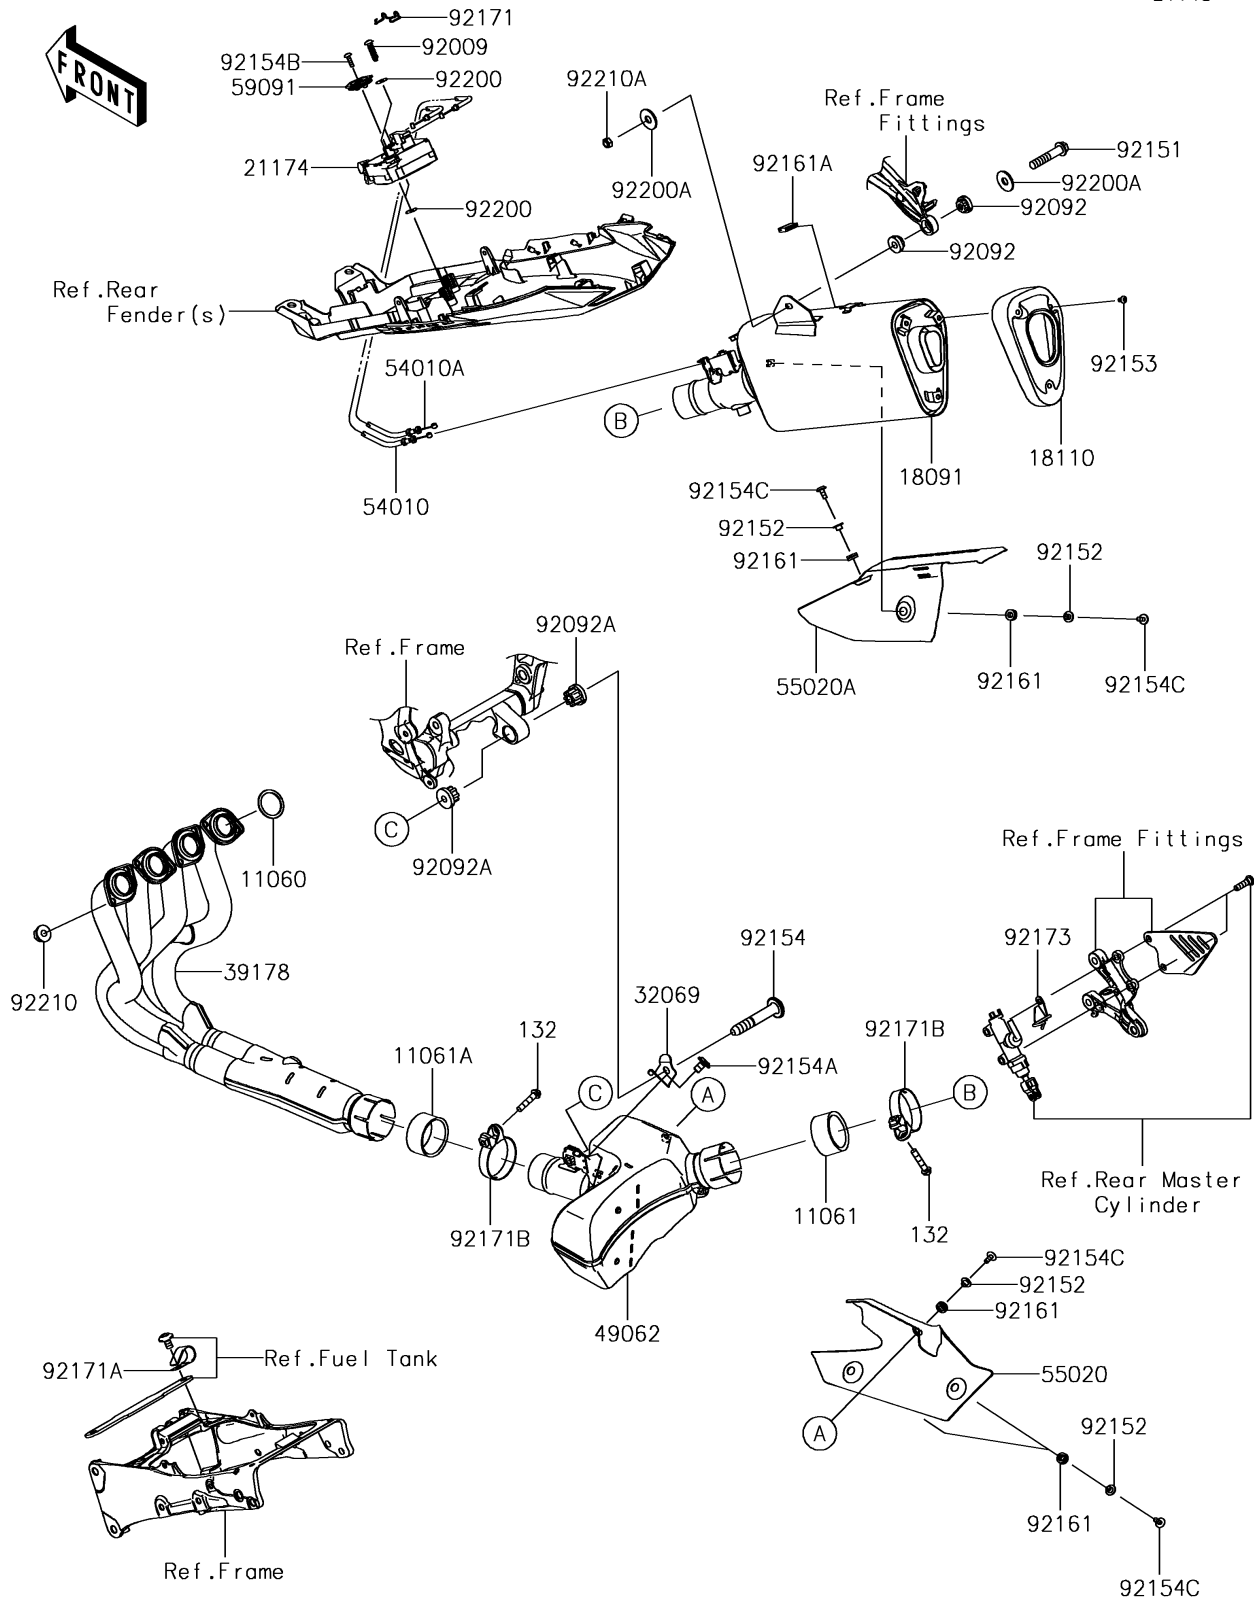

2018 NINJA® ZX™-6R KRT EDITION PARTS DIAGRAM

Muffler(s)

E1140

2018 NINJA® ZX™-6R KRT EDITION PARTS LIST

Muffler(s)

ITEM NAME	PART NUMBER	QUANTITY
GASKET,EXHAUST PIPE (Ref # 11060)	11060-1203	1
GASKET,50.8X62X30 (Ref # 11061)	11061-0447	1
GASKET,54X62X30 (Ref # 11061A)	11061-0448	1
BOLT-FLANGED-SMALL,8X40 (Ref # 132)	132BC0840	1
BODY-COMP-MUFFLER (Ref # 18091)	18091-0909	1
BODY END-MUFFLER (Ref # 18110)	18110-0185	1
MOTOR-ELECTRIC (Ref # 21174)	21174-0005	1
BRACKET-MUFFLER (Ref # 32069)	32069-0340	1
MANIFOLD-COMP-EXHAUST (Ref # 39178)	39178-0207	1
PIPE-COMP-EXHAUST (Ref # 49062)	49062-0713	1
CABLE,CLOSE (Ref # 54010)	54010-0592	1
CABLE,OPEN (Ref # 54010A)	54010-0599	1
GUARD,CHAMBER (Ref # 55020)	55020-0864	1
GUARD,FRONT COVER (Ref # 55020A)	55020-0901	1
PULLEY (Ref # 59091)	59091-0007	1
SCREW,TAPPING,6X30 (Ref # 92009)	92009-1481	1
BUSHING-RUBBER (Ref # 92092)	92092-0018	1
BUSHING-RUBBER,MUFFLER (Ref # 92092A)	92092-1087	1
BOLT,FLANGED,8X40 (Ref # 92151)	92151-1532	1
COLLAR,6.3X8.3X16 (Ref # 92152)	92152-0286	1
BOLT,HEX HEAD,6X8 (Ref # 92153)	92153-1758	1
BOLT,SOCKET,10X61 (Ref # 92154)	92154-0125	1
BOLT,SOCKET,10X16 (Ref # 92154A)	92154-0126	1
BOLT,TORX,5X18 (Ref # 92154B)	92154-0217	1
BOLT,SOCKET,6X14 (Ref # 92154C)	92154-0907	1
DAMPER (Ref # 92161)	92161-0308	1
DAMPER (Ref # 92161A)	92161-1228	1
CLAMP (Ref # 92171)	92171-0292	1
CLAMP,L=60 (Ref # 92171A)	92171-0652	1

2018 NINJA® ZX™-6R KRT EDITION PARTS LIST

Muffler(s)

ITEM NAME	PART NUMBER	QUANTITY
CLAMP,64.5MM (Ref # 92171B)	92171-1668	1
CLAMP (Ref # 92173)	92173-1053	1
WASHER (Ref # 92200)	92200-0078	1
WASHER,8.0X22.0X1.5 (Ref # 92200A)	92200-0174	1
NUT,8MM (Ref # 92210)	92210-0076	1
NUT,8MM (Ref # 92210A)	92210-0173	1