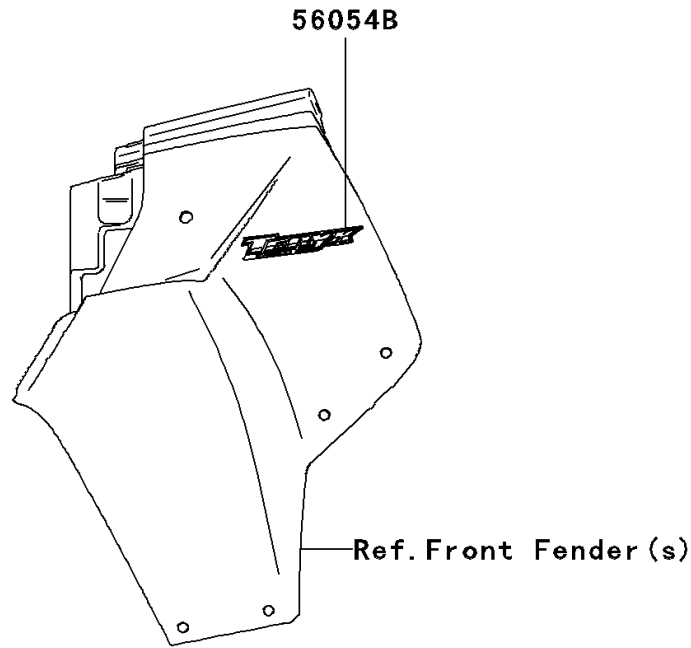

2010 Teryx 750 FI 4X4 (SGE) PARTS DIAGRAM

Decals(Black)(Blue)

F2861

2010 Teryx 750 FI 4X4 (SGE) PARTS LIST

Decals(Black)(Blue)

ITEM NAME	PART NUMBER	QUANTITY
MARK,RR FENDER,KAWASAKI (Ref # 56054)	56054-0098	2
MARK,RR FENDER,4X4 (Ref # 56054A)	56054-0405	2
MARK,FR FENDER,TERYX 750 (Ref # 56054B)	56054-0465	2