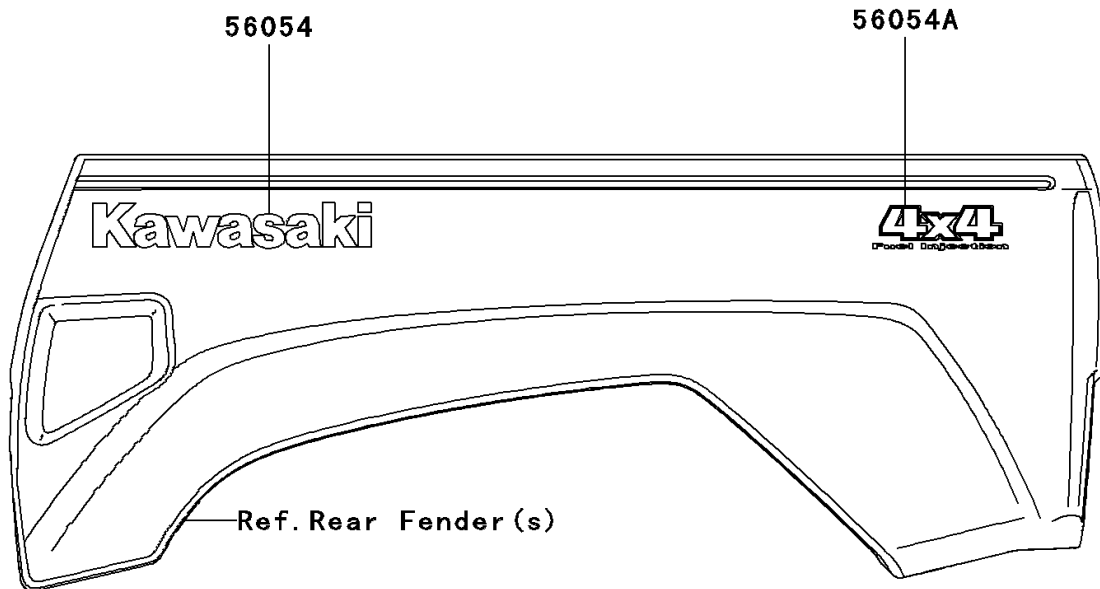

2010 Teryx 750 FI 4X4 (SGE) PARTS DIAGRAM

Decals(Black)(Blue)

F2861

2010 Teryx 750 FI 4X4 (SGE) PARTS LIST

Decals(Black)(Blue)

ITEM NAME	PART NUMBER	QUANTITY
MARK,RR FENDER,KAWASAKI (Ref # 56054)	56054-0098	2
MARK,RR FENDER,4X4 (Ref # 56054A)	56054-0405	2
MARK,FR FENDER,TERYX 750 (Ref # 56054B)	56054-0465	2