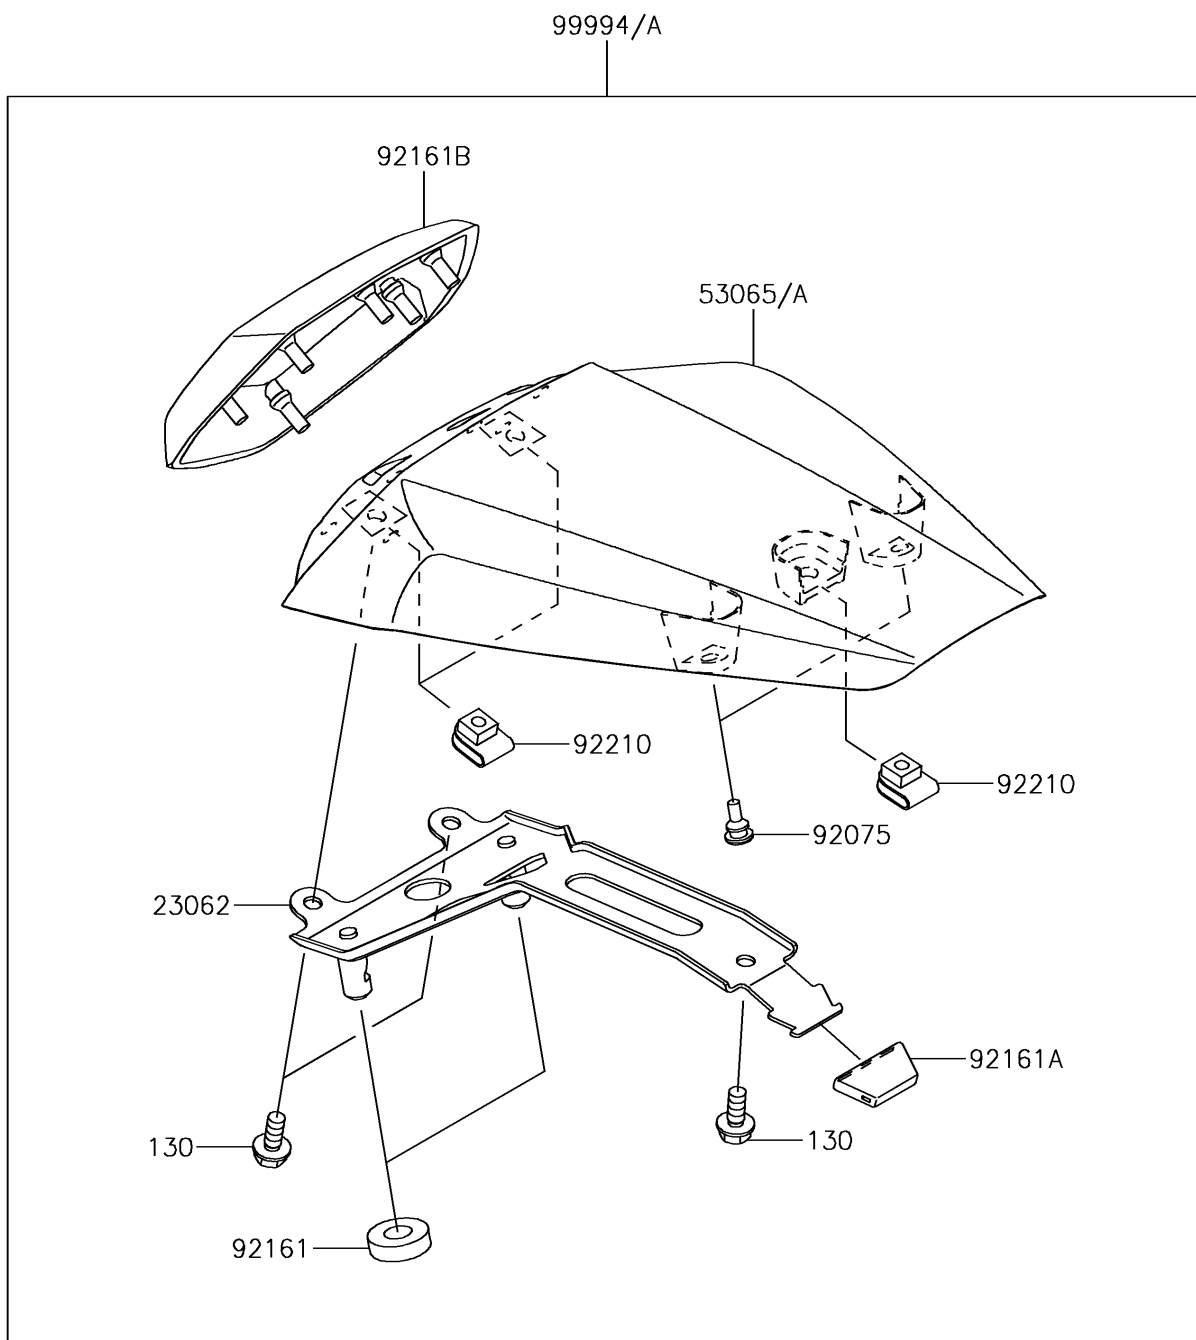

2018 NINJA® ZX™-10R ABS PARTS DIAGRAM

Accessory(Single Seat Cover)

F2910

2018 NINJA® ZX™-10R ABS PARTS LIST

Accessory(Single Seat Cover)

ITEM NAME	PART NUMBER	QUANTITY
BOLT-FLANGED,6X14 (Ref # 130)	130BA0614	1
BRACKET-COMP (Ref # 23062)	23062-0861	1
COVER SEAT,N.M.SILVER (Ref # 53065)	53065-0038-60S	1
DAMPER,6X10X15 (Ref # 92075)	92075-1808	1
DAMPER (Ref # 92161)	92161-0174	1
DAMPER (Ref # 92161A)	92161-0629	1
DAMPER,SEAT PAD (Ref # 92161B)	92161-1812	1
NUT,6MM (Ref # 92210)	92210-0277	1
KIT,SINGLE SEAT COVER,N.M.SIL (Ref # 99994)	99994-0667-60S	1