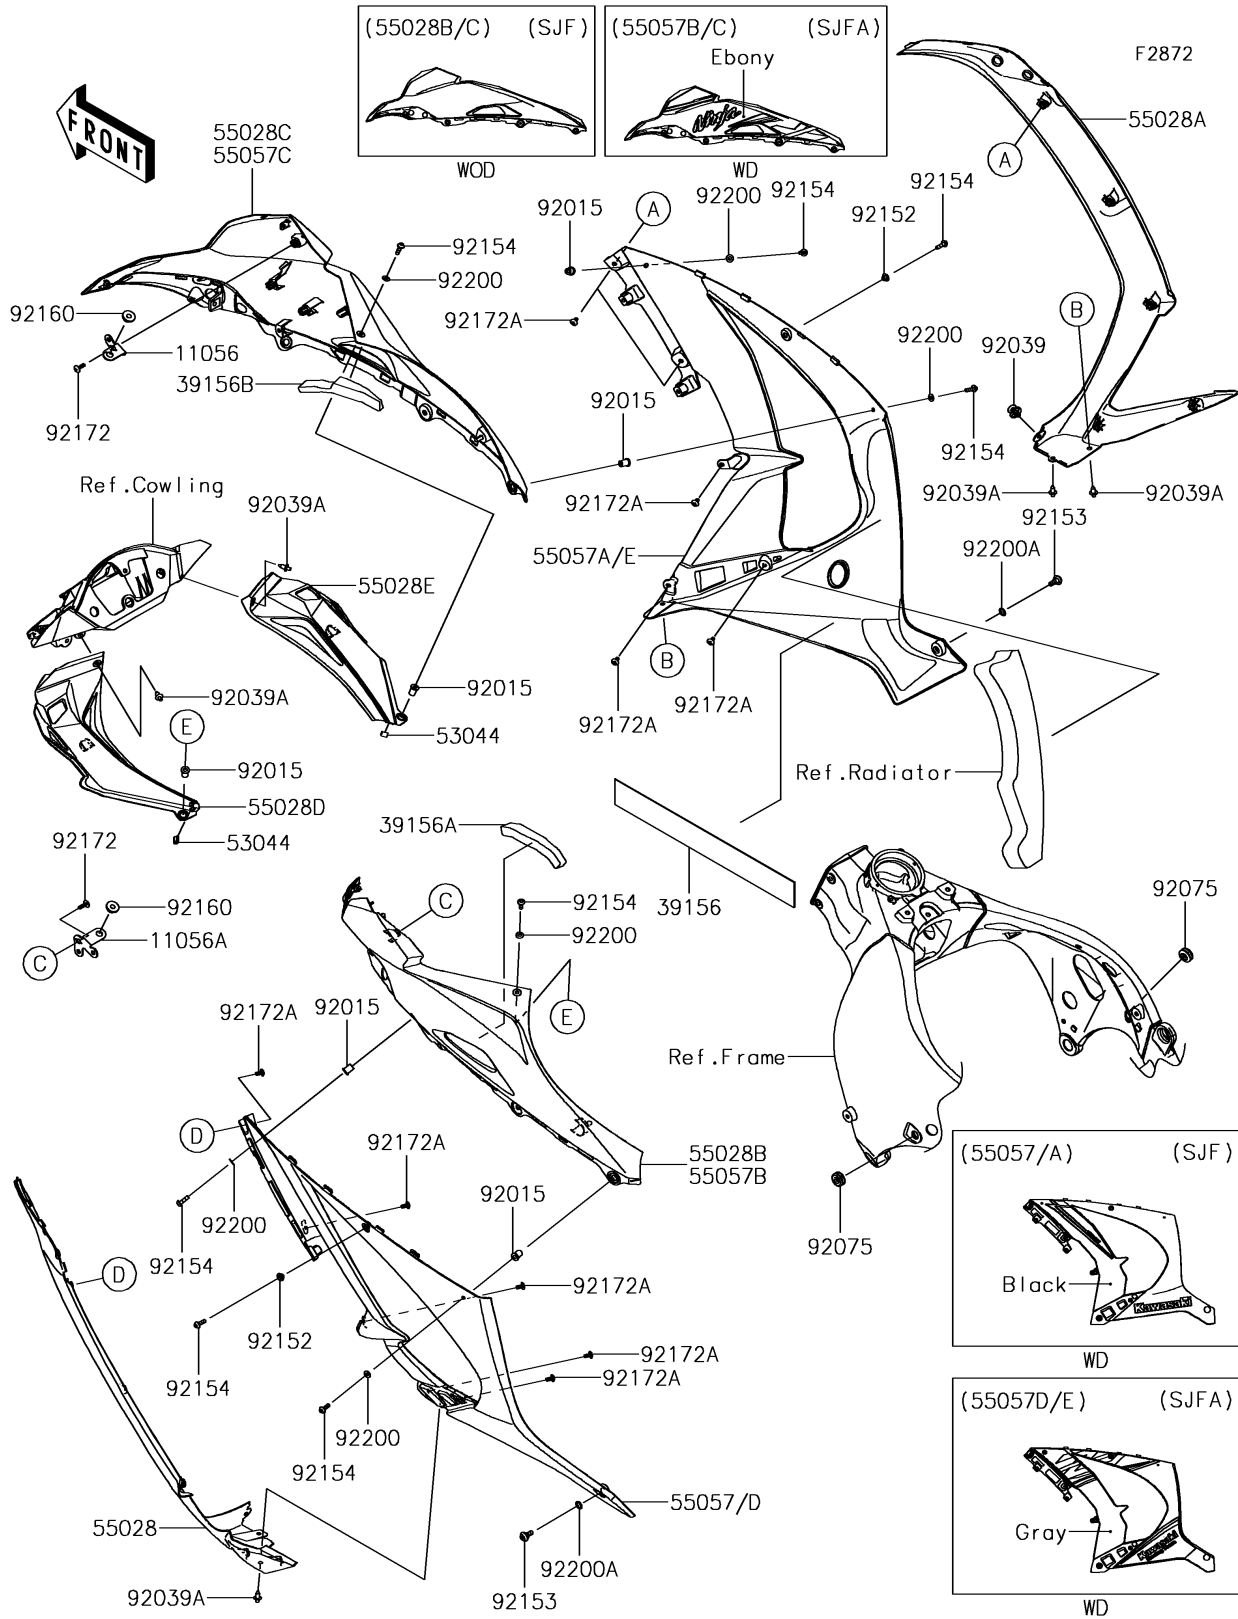

2018 NINJA® ZX™-10R ABS PARTS DIAGRAM

Cowling Lower

2018 NINJA® ZX™-10R ABS PARTS LIST

Cowling Lowers

ITEM NAME	PART NUMBER	QUANTITY
BRACKET,INNER COWL.,RH (Ref # 11056)	11056-7813	1
BRACKET,INNER COWL.,LH (Ref # 11056A)	11056-7814	1
PAD,49X400X0.3 (Ref # 39156)	39156-0753	1
PAD,SIDE COWL.,UPP,LH (Ref # 39156A)	39156-1972	1
PAD,SIDE COWL.,UPP,RH (Ref # 39156B)	39156-1974	1
TRIM (Ref # 53044)	53044-0552	1
COWLING,SIDE,FR,LH,F.BLACK (Ref # 55028)	55028-0336-6Z	1
COWLING,SIDE,FR,RH,F.BLACK (Ref # 55028A)	55028-0337-6Z	1
COWLING,SIDE,UPP,LH,N.M.SILVER (Ref # 55028B)	55028-0574-60S	1
COWLING,SIDE,UPP,RH,N.M.SILVER (Ref # 55028C)	55028-0575-60S	1
COWLING,INNER,LH,F.BLACK (Ref # 55028D)	55028-0576-6Z	1
COWLING,INNER,RH,F.BLACK (Ref # 55028E)	55028-0577-6Z	1
COWLING,SIDE,LH,M.F.S.BLACK (Ref # 55057)	55057-5418-739	1
COWLING,SIDE,RH,M.F.S.BLACK (Ref # 55057A)	55057-5419-739	1
NUT,WELL,5MM (Ref # 92015)	92015-1757	1
RIVET,HOLE 8MM (Ref # 92039)	92039-0014	1
RIVET (Ref # 92039A)	92039-0068	1
DAMPER (Ref # 92075)	92075-1067	1
COLLAR,5.3X7.3X5.3 (Ref # 92152)	92152-2190	1
BOLT,SOCKET,6MM (Ref # 92153)	92153-0489	1
BOLT,SOCKET,5X16 (Ref # 92154)	92154-0209	1
DAMPER (Ref # 92160)	92160-1613	1
SCREW,TAPPING,5X16 (Ref # 92172)	92172-0175	1
SCREW,TAPPING,5X10 (Ref # 92172A)	92172-0335	1
WASHER,NYLON,5.3X11.5X0.5 (Ref # 92200)	92200-0006	1
WASHER,10.4X15.9X0.5 (Ref # 92200A)	92200-0157	1