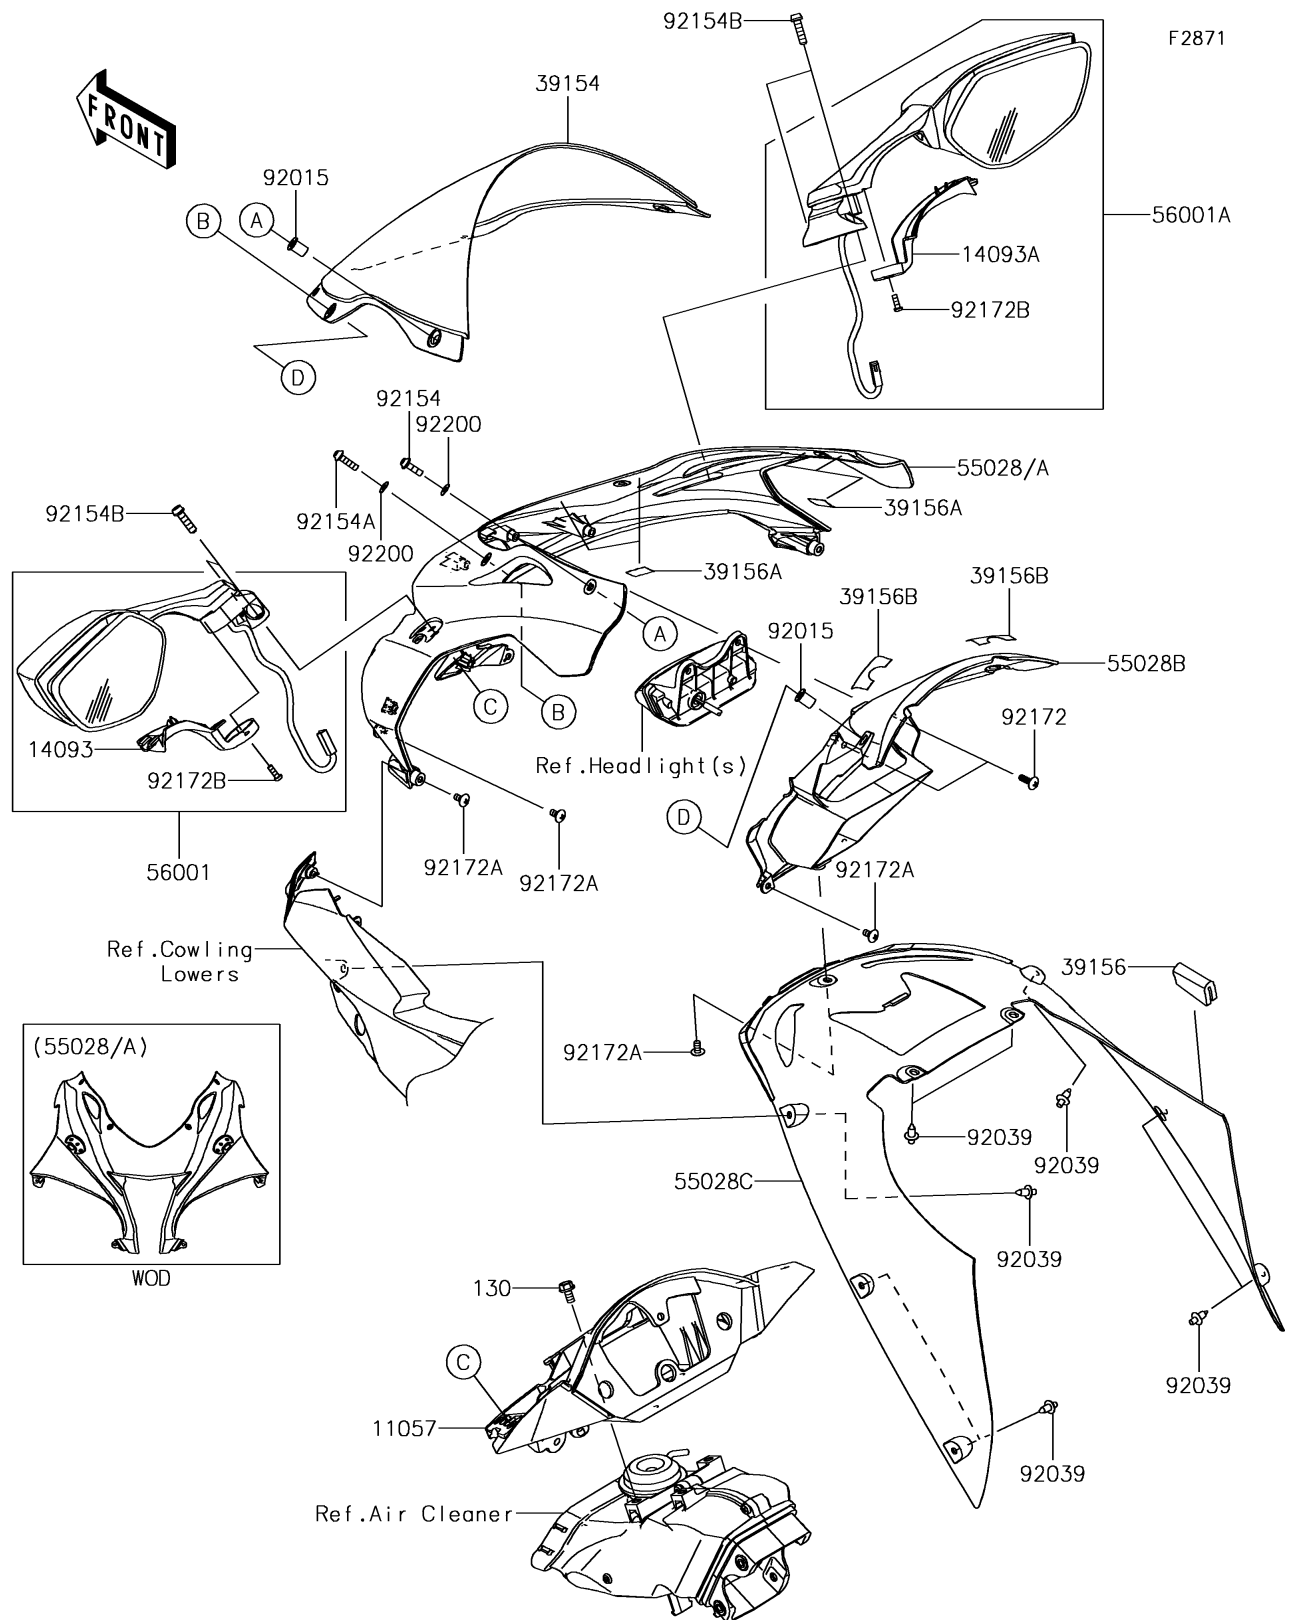

## 2018 NINJA® ZX™-10R ABS PARTS DIAGRAM

Cowling

## 2018 NINJA® ZX™-10R ABS PARTS LIST

### Cowling

ITEM NAME	PART NUMBER	QUANTITY
BRACKET,METER (Ref # 11057)	11057-0072	1
BOLT-FLANGED,6X12 (Ref # 130)	130BA0612	1
COVER,MIRROR,LH (Ref # 14093)	14093-0343	1
COVER,MIRROR,RH (Ref # 14093A)	14093-0344	1
WINDSHIELD (Ref # 39154)	39154-0351	1
PAD (Ref # 39156)	39156-0292	1
PAD,15X20X0.2 (Ref # 39156A)	39156-1784	1
PAD (Ref # 39156B)	39156-2105	1
COWLING,UPP,N.M.SILVER (Ref # 55028)	55028-0572-60S	1
COWLING,RAM AIR (Ref # 55028B)	55028-0573	1
COWLING,FR,CNT (Ref # 55028C)	55028-0578	1
MIRROR-ASSY,LH (Ref # 56001)	56001-0322	1
MIRROR-ASSY,RH (Ref # 56001A)	56001-0323	1
NUT,WELL,5MM (Ref # 92015)	92015-1757	1
RIVET (Ref # 92039)	92039-0068	1
BOLT,SOCKET,5X16 (Ref # 92154)	92154-0209	1
BOLT,SOCKET,5X20 (Ref # 92154A)	92154-0210	1
BOLT,SOCKET,6X22,MEC (Ref # 92154B)	92154-2736	1
SCREW,TAPPING,5X16 (Ref # 92172)	92172-0175	1
SCREW,TAPPING,5X10 (Ref # 92172A)	92172-0335	1
SCREW-PAN-CROS,4X10 (Ref # 92172B)	92172-0871	1
WASHER,NYLONE,5.3X11.5X0.5 (Ref # 92200)	92200-0006	1