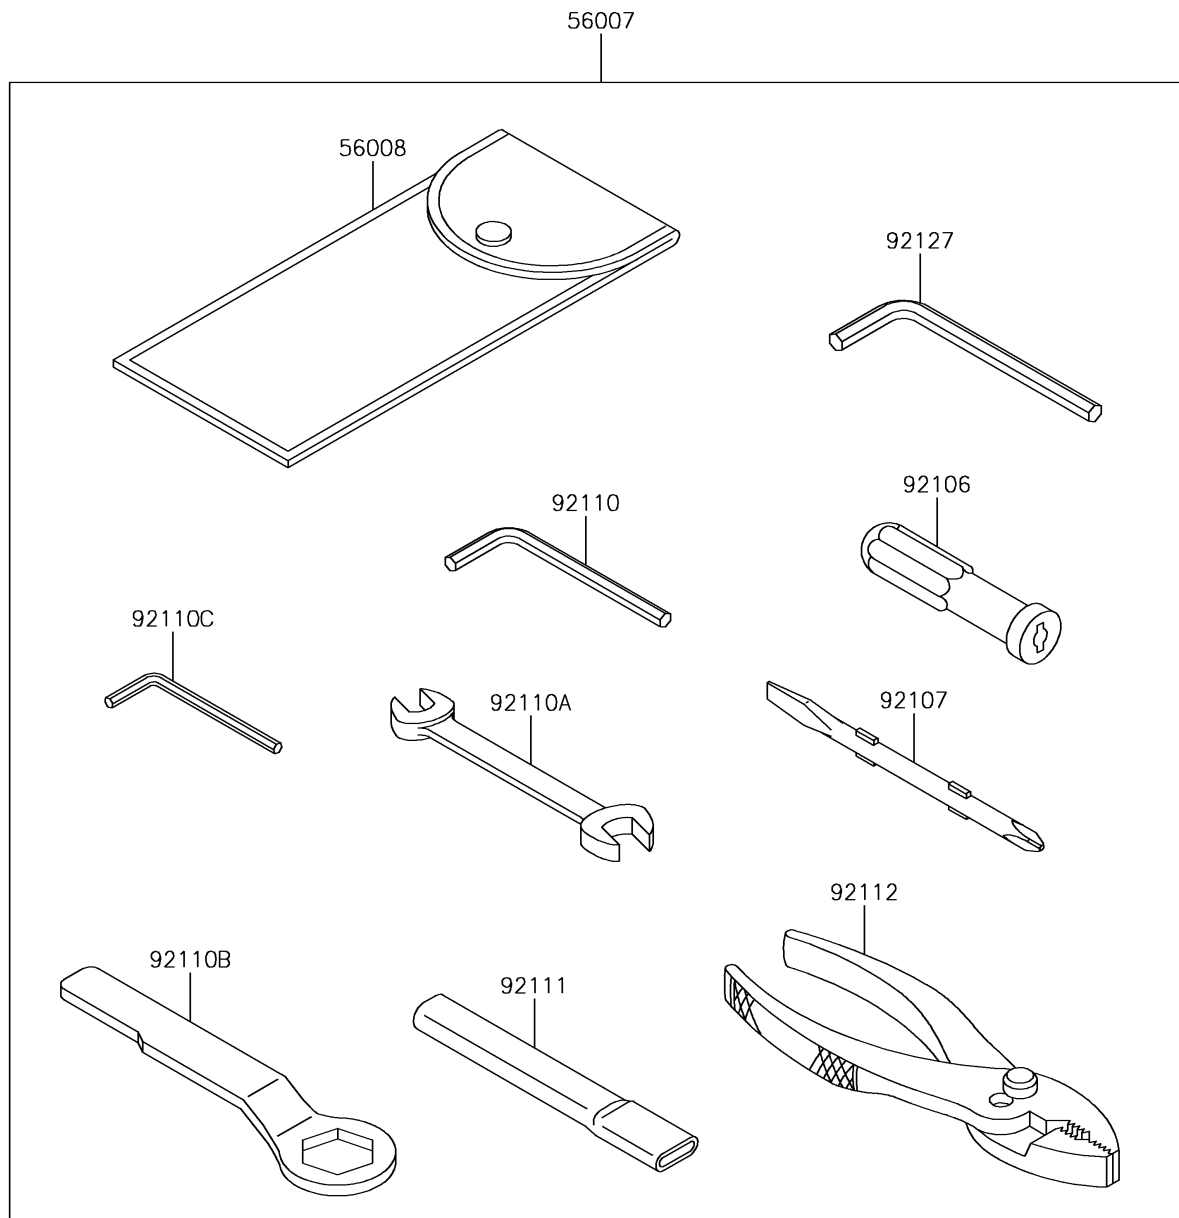

## 2018 NINJA® ZX™-10R ABS PARTS DIAGRAM

Owner's Tools

F2810

## 2018 NINJA® ZX™-10R ABS PARTS LIST

Owner's Tools

ITEM NAME	PART NUMBER	QUANTITY
TOOL-KIT (Ref # 56007)	56007-0141	1
BAG,TOOL (Ref # 56008)	56008-1075	1
GASKET-LIQUID,TB1211F,CLEAR (Ref # 92104)	92104-0004	1
GASKET-LIQUID,TB1216,GRAY (Ref # 92104A)	92104-1063	1
GASKET-LIQUID,TB1216B,BLACK (Ref # 92104B)	92104-1064	1
GASKET-LIQUID,TB1207B,BLACK (Ref # 92104C)	92104-2068	1
GRIP-SCREW DRIVER (Ref # 92106)	92106-1001	1
TOOL-DRIVER,#2PHILLIPS&SLOT (Ref # 92107)	92107-1051	1
TOOL-WRENCH,ALLEN,5MM (Ref # 92110)	92110-1015	1
TOOL-WRENCH,OPEN END,10X12 (Ref # 92110A)	92110-1152	1
TOOL-WRENCH,BOX END,32MM (Ref # 92110B)	92110-1161	1
TOOL-WRENCH,ALLEN,4MM (Ref # 92110C)	92110-3703	1
TOOL-BAR,BOX END WRENCH (Ref # 92111)	92111-1051	1
TOOL-PLIERS (Ref # 92112)	92112-1001	1
TOOL-WRENCH,ALLEN,6MM (Ref # 92127)	92127-003	1