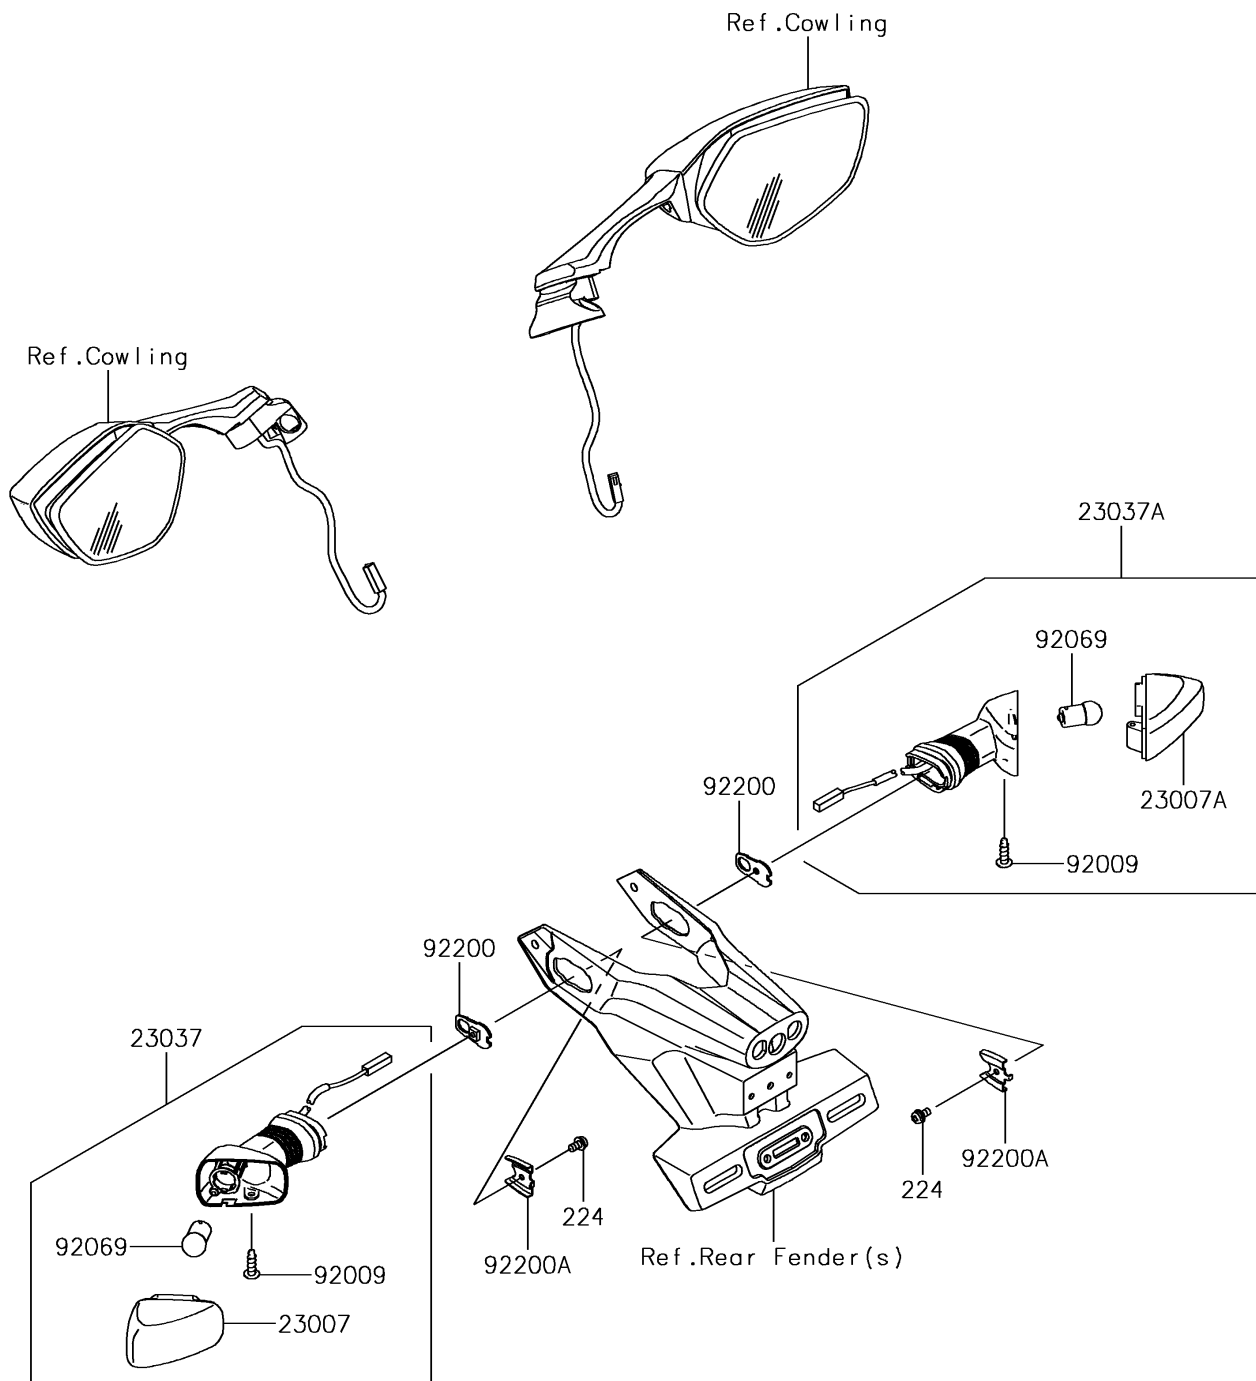

2018 NINJA® ZX™-10R ABS PARTS DIAGRAM

Turn Signals

F2730

2018 NINJA® ZX™-10R ABS PARTS LIST

Turn Signals

ITEM NAME	PART NUMBER	QUANTITY
SCREW-PAN-WP-CROS,4X8 (Ref # 224)	224AB0408	1
LENS-COMP,SIGNAL LAMP,RR,LH (Ref # 23007)	23007-0102	1
LENS-COMP,SIGNAL LAMP,RR,RH (Ref # 23007A)	23007-0103	1
LAMP-ASSY-SIGNAL,RR,LH (Ref # 23037)	23037-0145	1
LAMP-ASSY-SIGNAL,RR,RH (Ref # 23037A)	23037-0146	1
SCREW,4X16,BLACK (Ref # 92009)	92009-1158	1
BULB,12V 10W (Ref # 92069)	92069-0020	1
WASHER,NUT 4MM (Ref # 92200)	92200-0854	1
WASHER (Ref # 92200A)	92200-0855	1