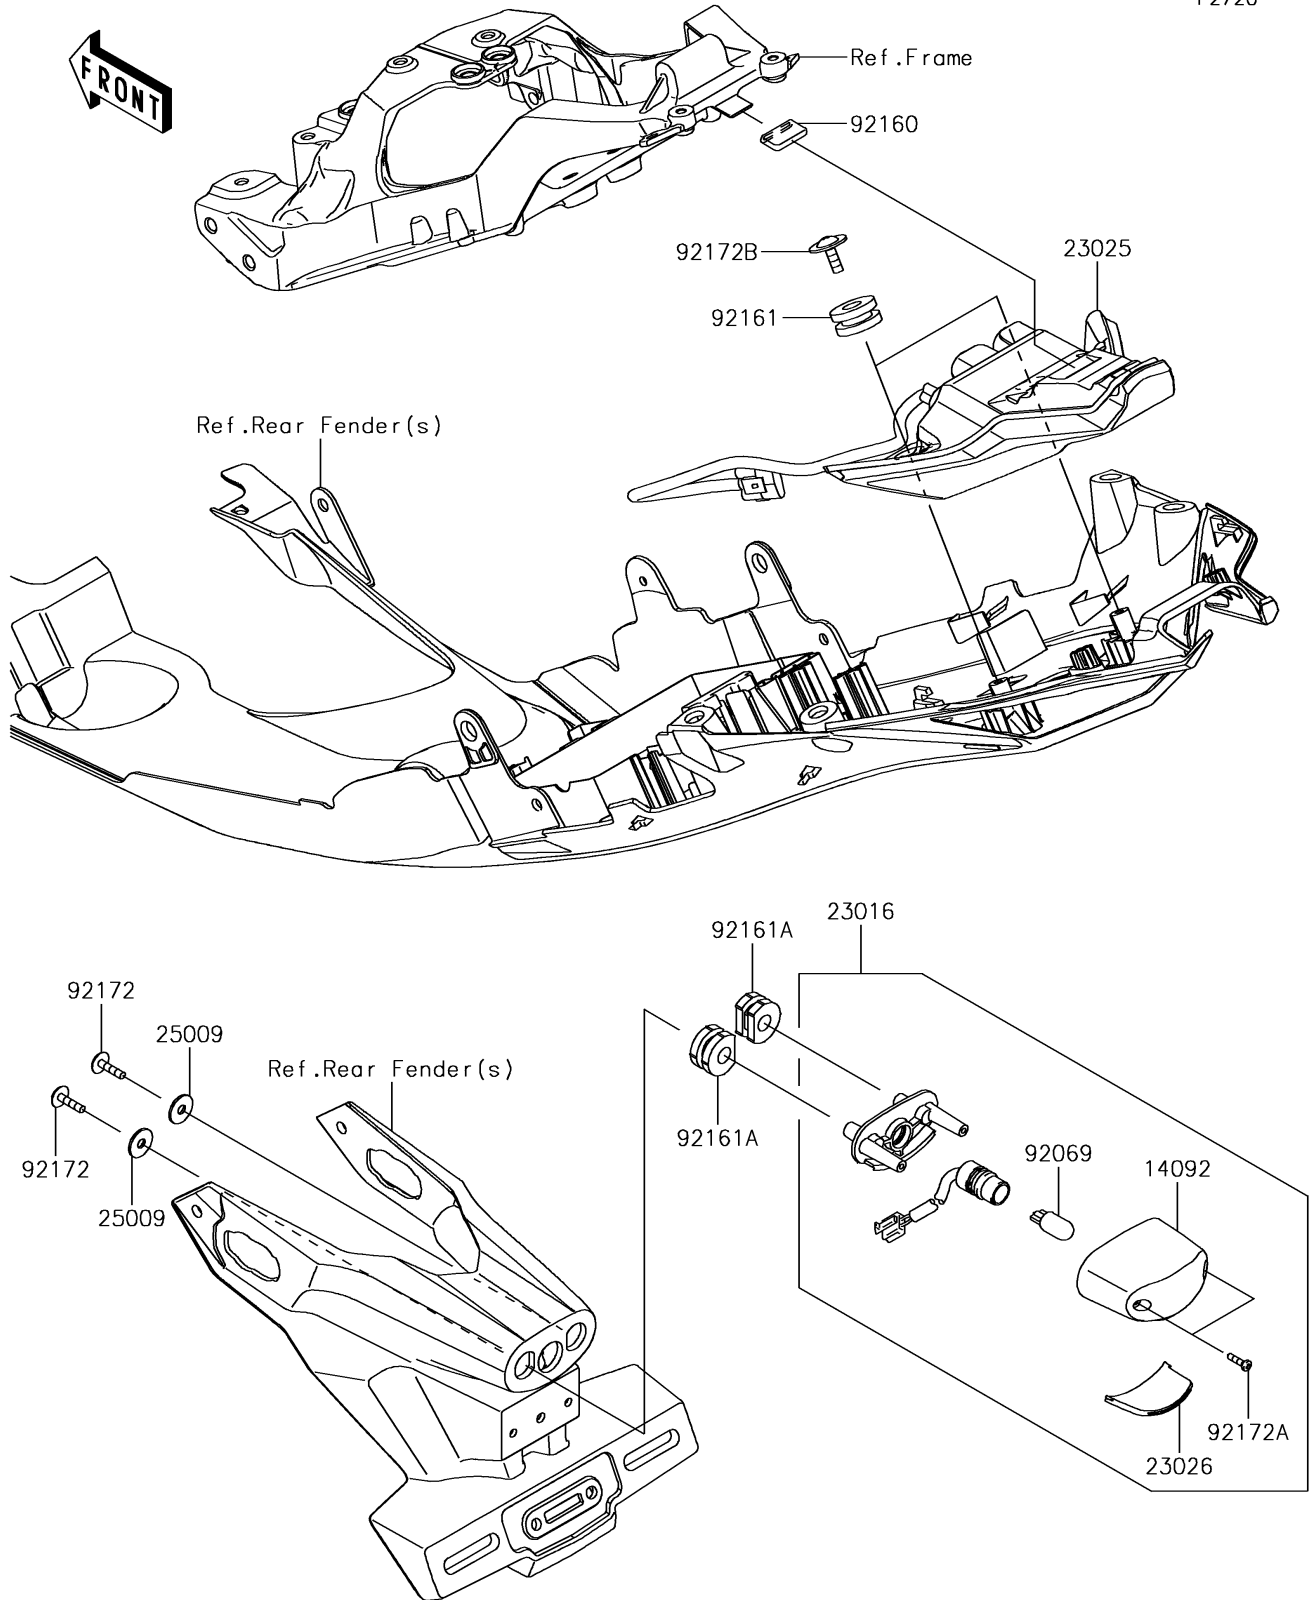

2018 NINJA® ZX™-10R ABS PARTS DIAGRAM

Taillight(s)

F2720

2018 NINJA® ZX™-10R ABS PARTS LIST

Taillight(s)

ITEM NAME	PART NUMBER	QUANTITY
COVER,LICENSE LAMP (Ref # 14092)	14092-0001	1
LAMP-ASSY,LICENSE (Ref # 23016)	23016-0607	1
LAMP-TAIL,LED (Ref # 23025)	23025-0332	1
LENS,LICENCE LAMP (Ref # 23026)	23026-0028	1
WASHER,5.2X16X1.2 (Ref # 25009)	25009-004	1
BULB,12V 5W (Ref # 92069)	92069-1016	1
DAMPER (Ref # 92160)	92160-1190	1
DAMPER (Ref # 92161)	92161-0163	1
DAMPER (Ref # 92161A)	92161-0776	1
SCREW,TAPPING,5X16 (Ref # 92172)	92172-0238	1
SCREW,TAPPING,2.9X13 (Ref # 92172A)	92172-0343	1
SCREW,TAPTITE,5X16 (Ref # 92172B)	92172-0481	1