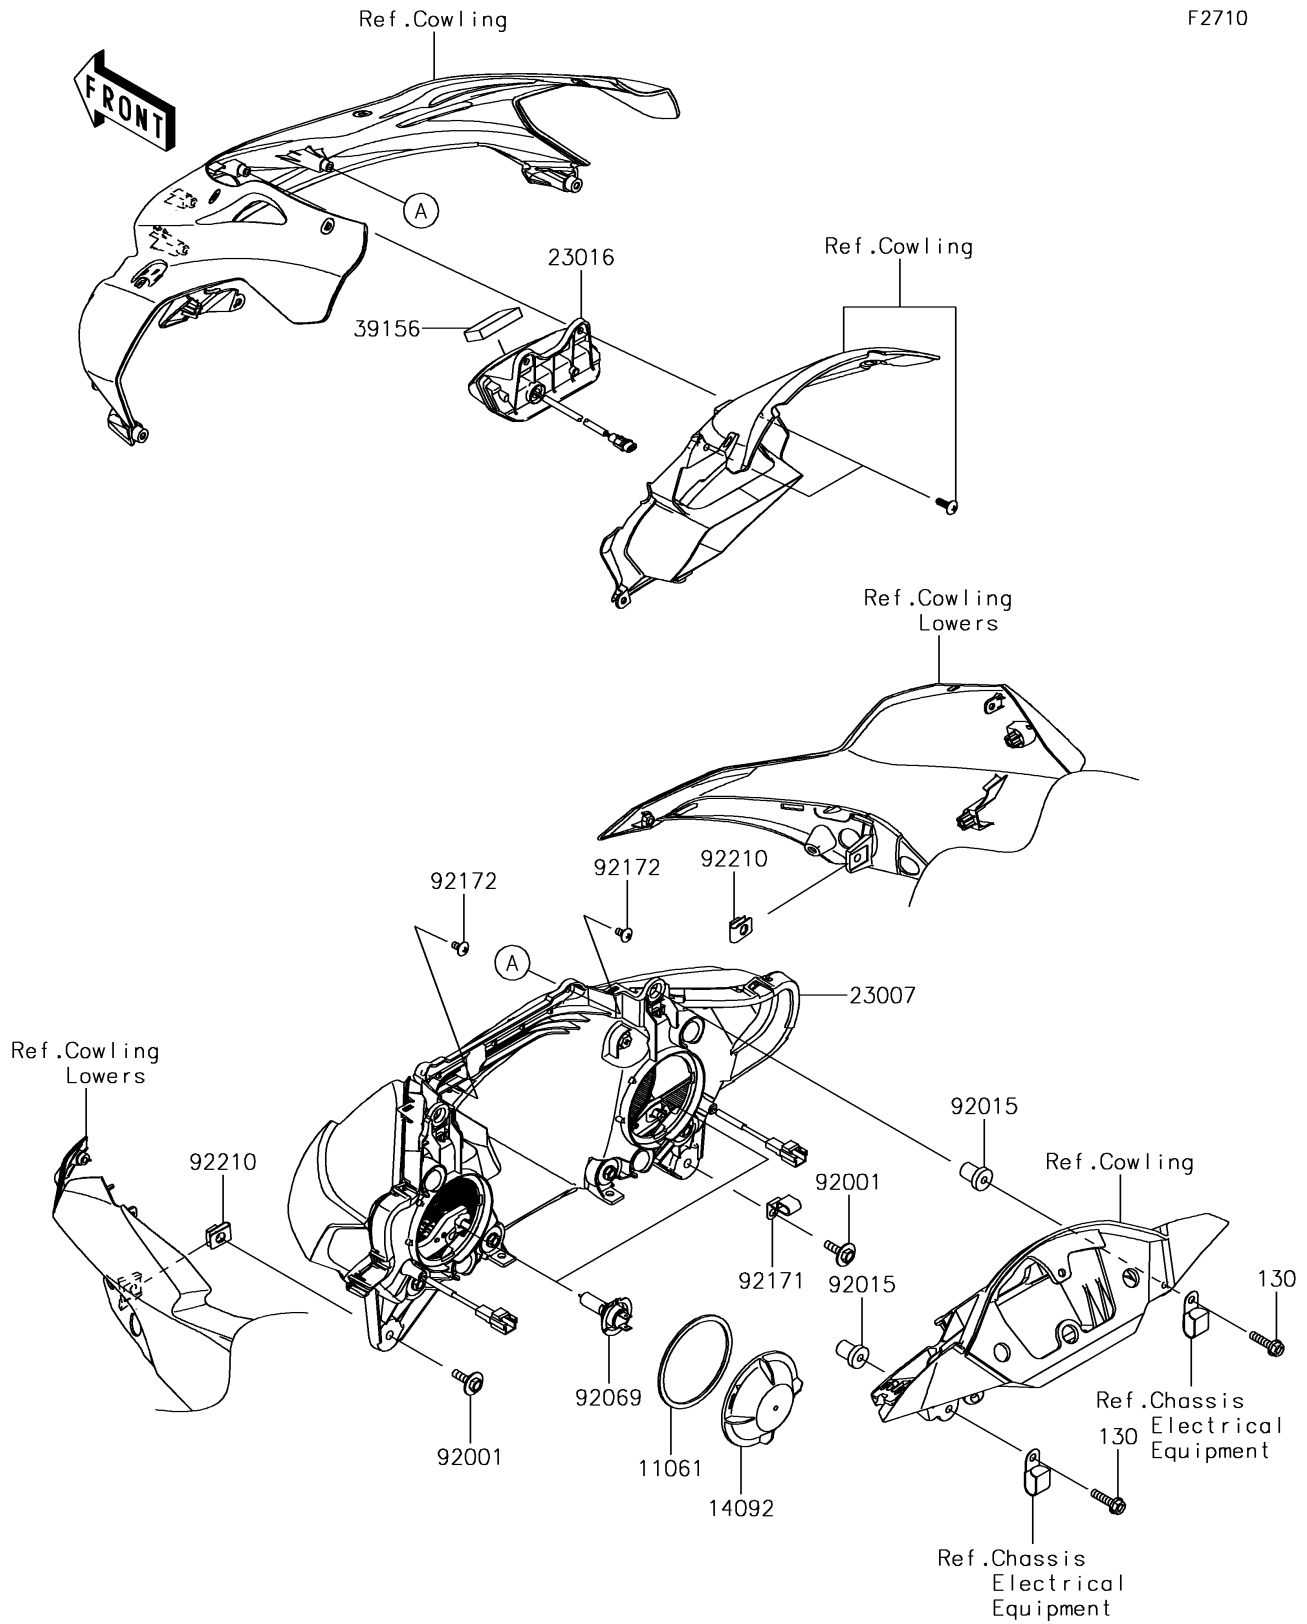

2018 NINJA® ZX™-10R ABS PARTS DIAGRAM

Headlight(s)

F2710

2018 NINJA® ZX™-10R ABS PARTS LIST

Headlight(s)

ITEM NAME	PART NUMBER	QUANTITY
GASKET (Ref # 11061)	11061-0746	1
BOLT-FLANGED,6X25 (Ref # 130)	130BB0625	1
COVER,HEAD LAMP (Ref # 14092)	14092-0793	1
LENS-COMP (Ref # 23007)	23007-0203	1
LAMP-ASSY,POSITION LAMP (Ref # 23016)	23016-0045	1
PAD,45X24X8 (Ref # 39156)	39156-2113	1
BOLT,UPSET-WP,6X22 (Ref # 92001)	92001-1774	1
NUT,RUBBER,6MM (Ref # 92015)	92015-1692	1
BULB,12V 55W,H7 (Ref # 92069)	92069-0053	1
CLAMP (Ref # 92171)	92171-0926	1
SCREW,TAPPING,5X10 (Ref # 92172)	92172-0335	1
NUT (Ref # 92210)	92210-0130	1