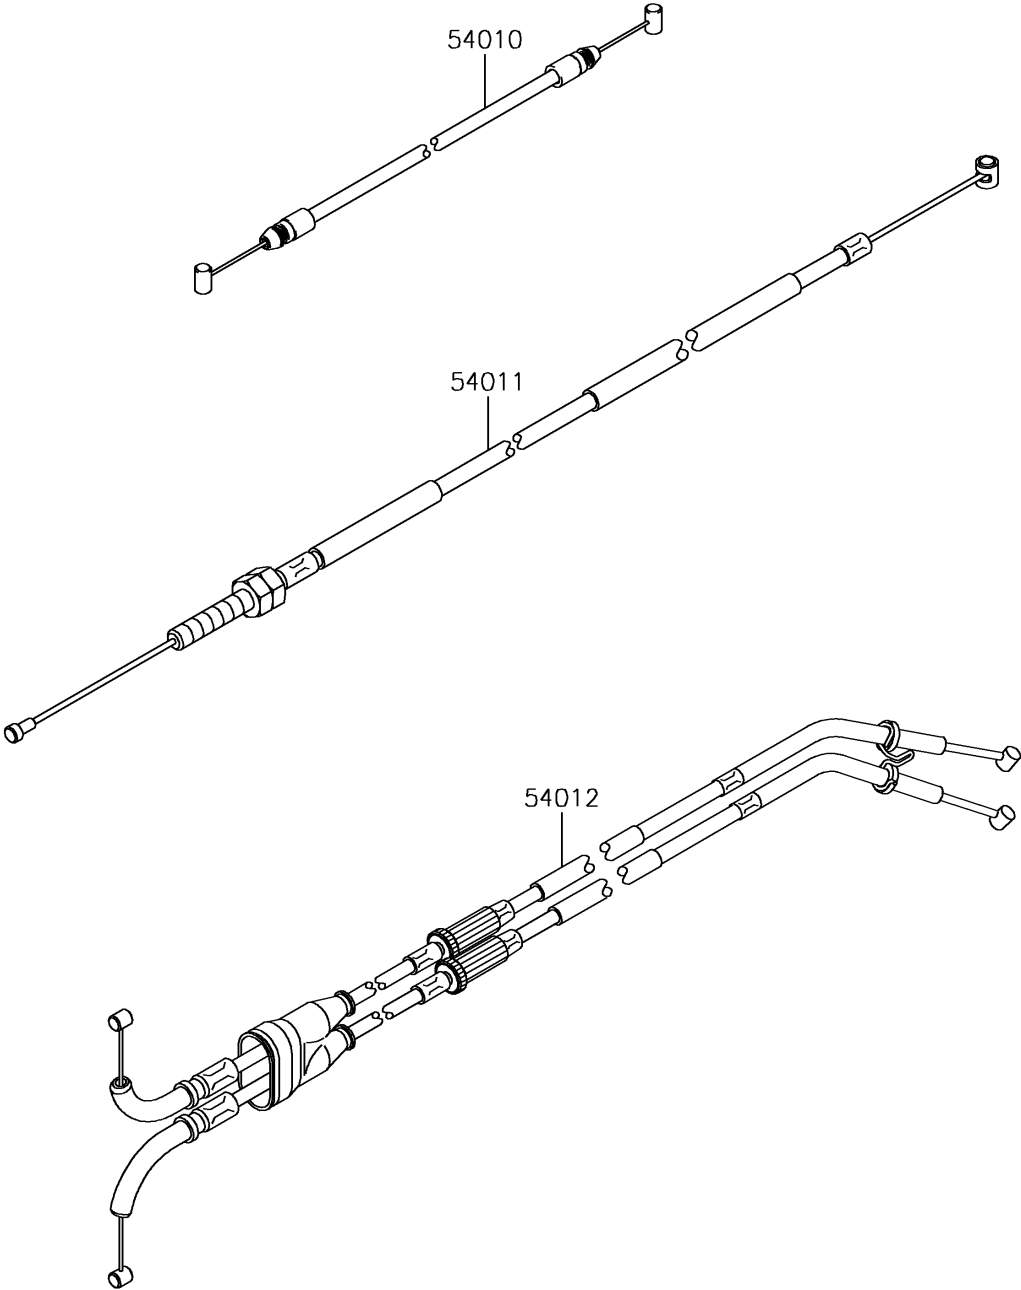

2018 NINJA® ZX™-10R ABS PARTS DIAGRAM

Cables

F2540

2018 NINJA® ZX™-10R ABS PARTS LIST

Cables

ITEM NAME	PART NUMBER	QUANTITY
CABLE,SEAT LOCK (Ref # 54010)	54010-0609	1
CABLE-CLUTCH (Ref # 54011)	54011-0612	1
CABLE-THROTTLE (Ref # 54012)	54012-0631	1