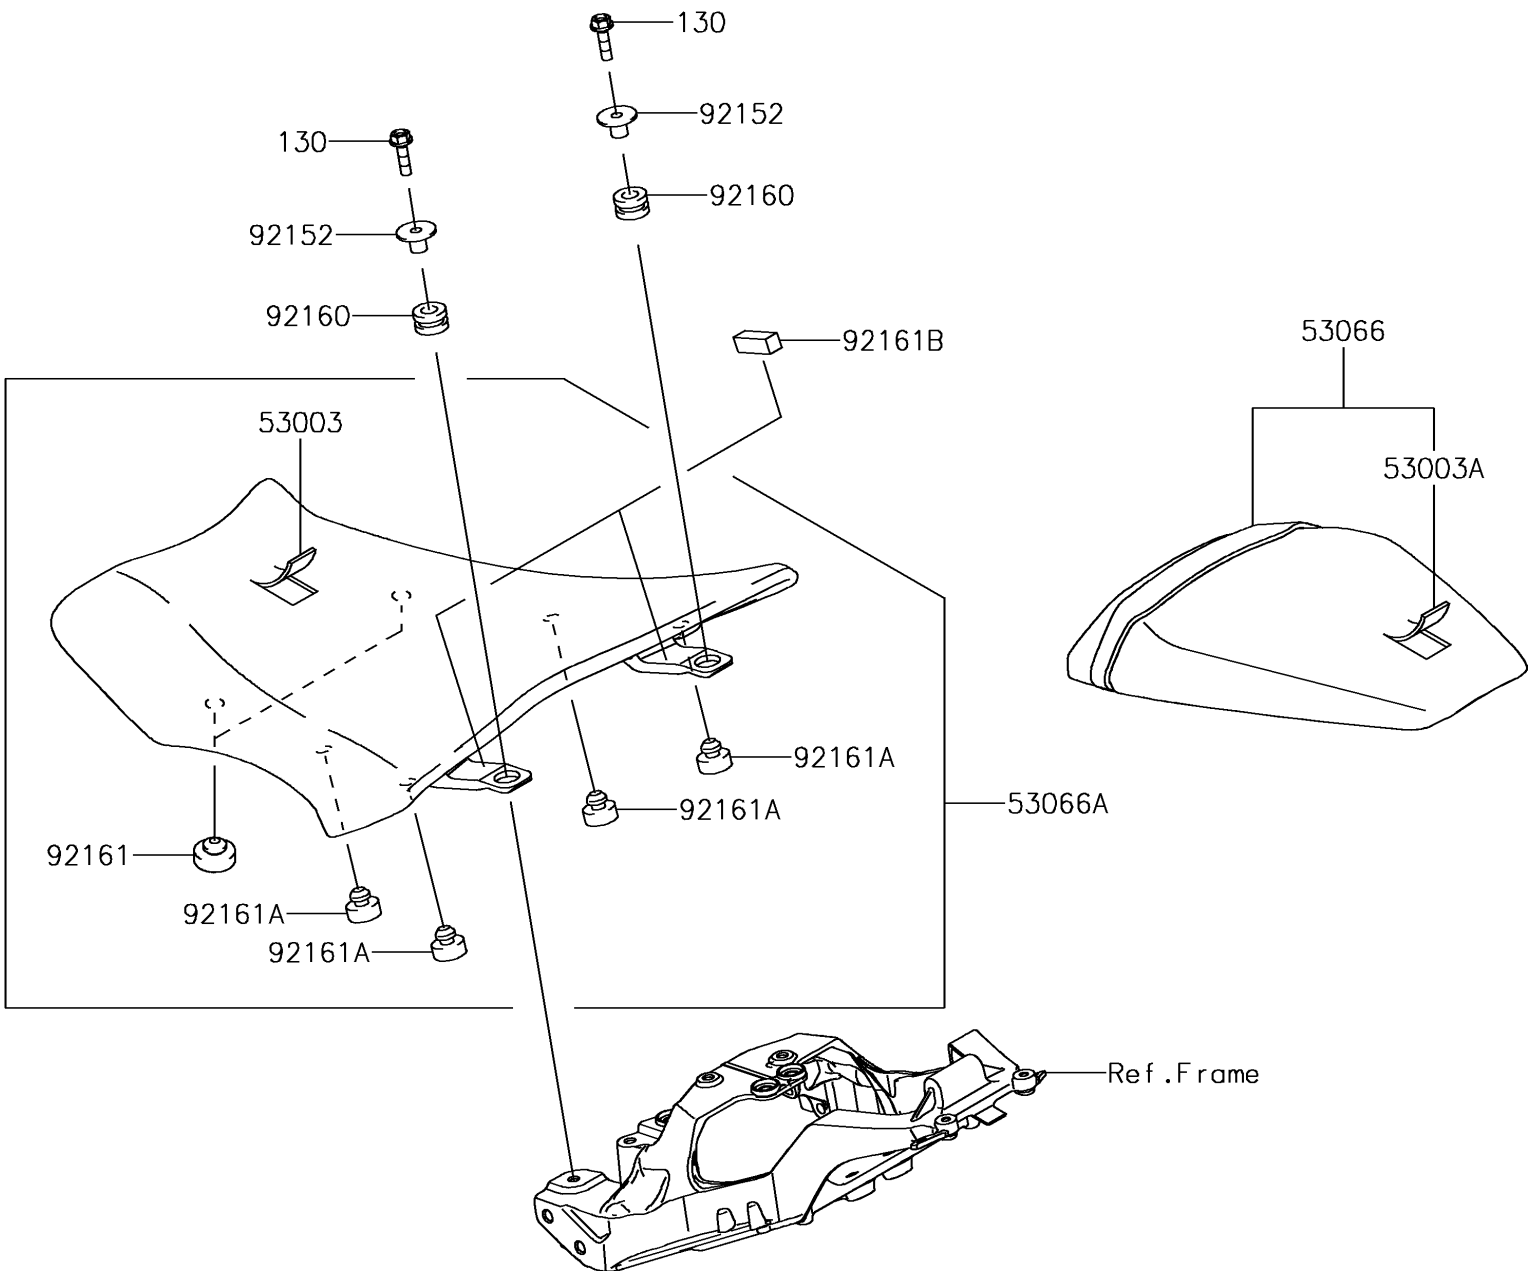

2018 NINJA® ZX™-10R ABS PARTS DIAGRAM

Seat

F2510

2018 NINJA® ZX™-10R ABS PARTS LIST

Seat

ITEM NAME	PART NUMBER	QUANTITY
BOLT-FLANGED,6X22 (Ref # 130)	130BA0622	1
LEATHER,FR SEAT,BLACK (Ref # 53003)	53003-0209-MA	1
LEATHER,RR SEAT,BLACK (Ref # 53003A)	53003-0420-MA	1
SEAT-ASSY,RR,BLACK/BLACK (Ref # 53066)	53066-0506-12Y	1
SEAT-ASSY,FR,BLACK (Ref # 53066A)	53066-0521-MA	1
COLLAR (Ref # 92152)	92152-0365	1
DAMPER,10X20X12 (Ref # 92160)	92160-1167	1
DAMPER,SEAT (Ref # 92161)	92161-0095	1
DAMPER (Ref # 92161A)	92161-0223	1
DAMPER,10X30X10 (Ref # 92161B)	92161-1835	1