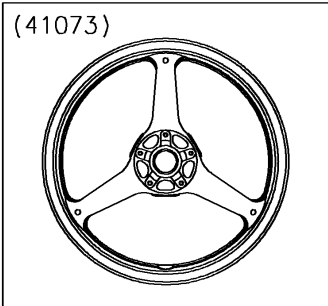

2018 NINJA® ZX™-10R ABS PARTS DIAGRAM

Front Wheel

F2230

WOD

41073

92152B

41068

92045

92049

92152A

92045

92049

16126

92152

92152B

2018 NINJA® ZX™-10R ABS PARTS LIST

Front Wheel

ITEM NAME	PART NUMBER	QUANTITY
VALVE (Ref # 16126)	16126-0735	1
AXLE,FR,25X205 (Ref # 41068)	41068-0594	1
WHEEL-ASSY,FR,G.BLACK (Ref # 41073)	41073-0677-18F	1
BEARING-BALL,25X47X12 (Ref # 92045)	92045-0803	1
SEAL-OIL,BJN-C2 32X47X5 (Ref # 92049)	92049-0050	1
COLLAR,FR AXLE,LH,L=44.5 (Ref # 92152)	92152-0240	1
COLLAR,FR HUB,L=115 (Ref # 92152A)	92152-0616	1
COLLAR,25X40X18 (Ref # 92152B)	92152-1947	1