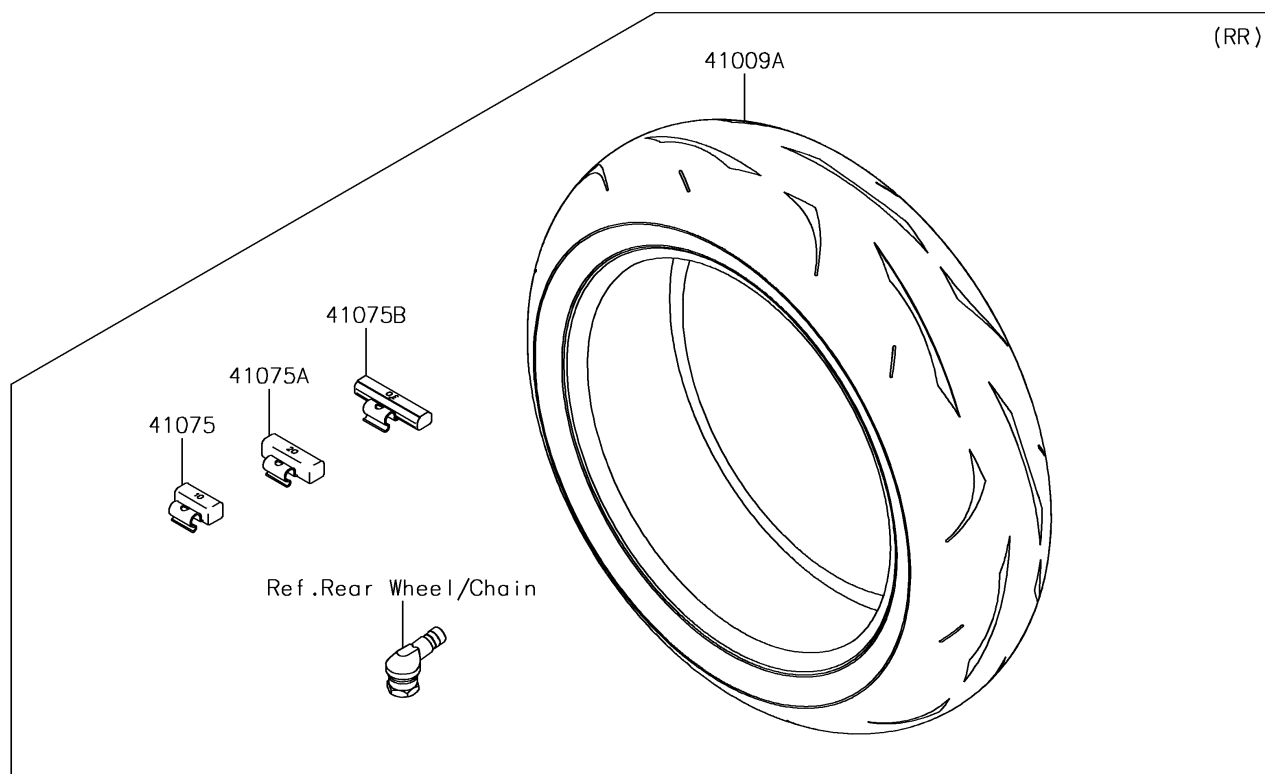

2018 NINJA® ZX™-10R ABS PARTS DIAGRAM

Tires

F2210

2018 NINJA® ZX™-10R ABS PARTS LIST

Tires

| ITEM NAME | PART NUMBER | QUANTITY |
|---|-------------|----------|
| TIRE,FR,120/70ZR17(58W),RS10F (Ref # 41009) | 41009-0726 | 1 |
| TIRE,RR,190/55ZR17(75W),RS10 (Ref # 41009A) | 41009-0727 | 1 |
| BALANCER-WHEEL,10G,SILVER (Ref # 41075) | 41075-0007 | 1 |
| BALANCER-WHEEL,20G,SILVER (Ref # 41075A) | 41075-0008 | 1 |
| BALANCER-WHEEL,30G,SILVER (Ref # 41075B) | 41075-0009 | 1 |