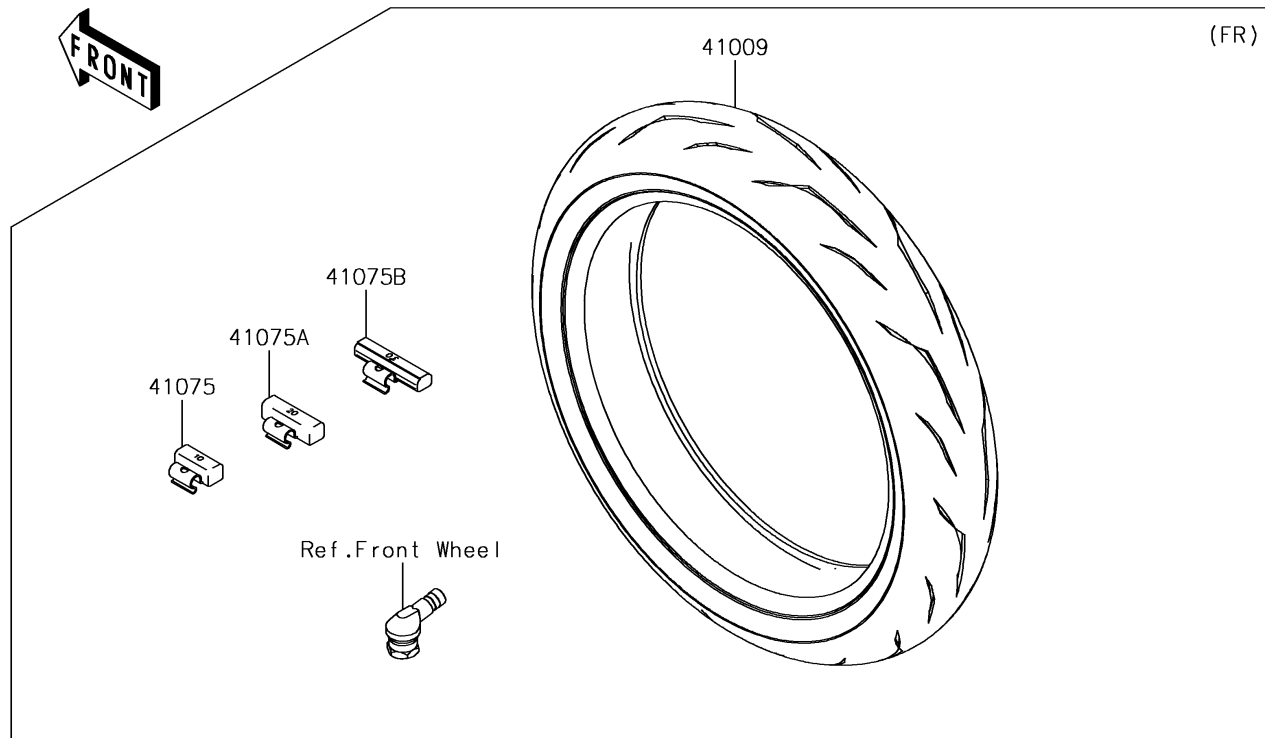

2018 NINJA® ZX™-10R ABS PARTS DIAGRAM

Tires

F2210

2018 NINJA® ZX™-10R ABS PARTS LIST

Tires

| ITEM NAME | PART NUMBER | QUANTITY |
|---|-------------|----------|
| TIRE,FR,120/70ZR17(58W),RS10F (Ref # 41009) | 41009-0726 | 1 |
| TIRE,RR,190/55ZR17(75W),RS10 (Ref # 41009A) | 41009-0727 | 1 |
| BALANCER-WHEEL,10G,SILVER (Ref # 41075) | 41075-0007 | 1 |
| BALANCER-WHEEL,20G,SILVER (Ref # 41075A) | 41075-0008 | 1 |
| BALANCER-WHEEL,30G,SILVER (Ref # 41075B) | 41075-0009 | 1 |