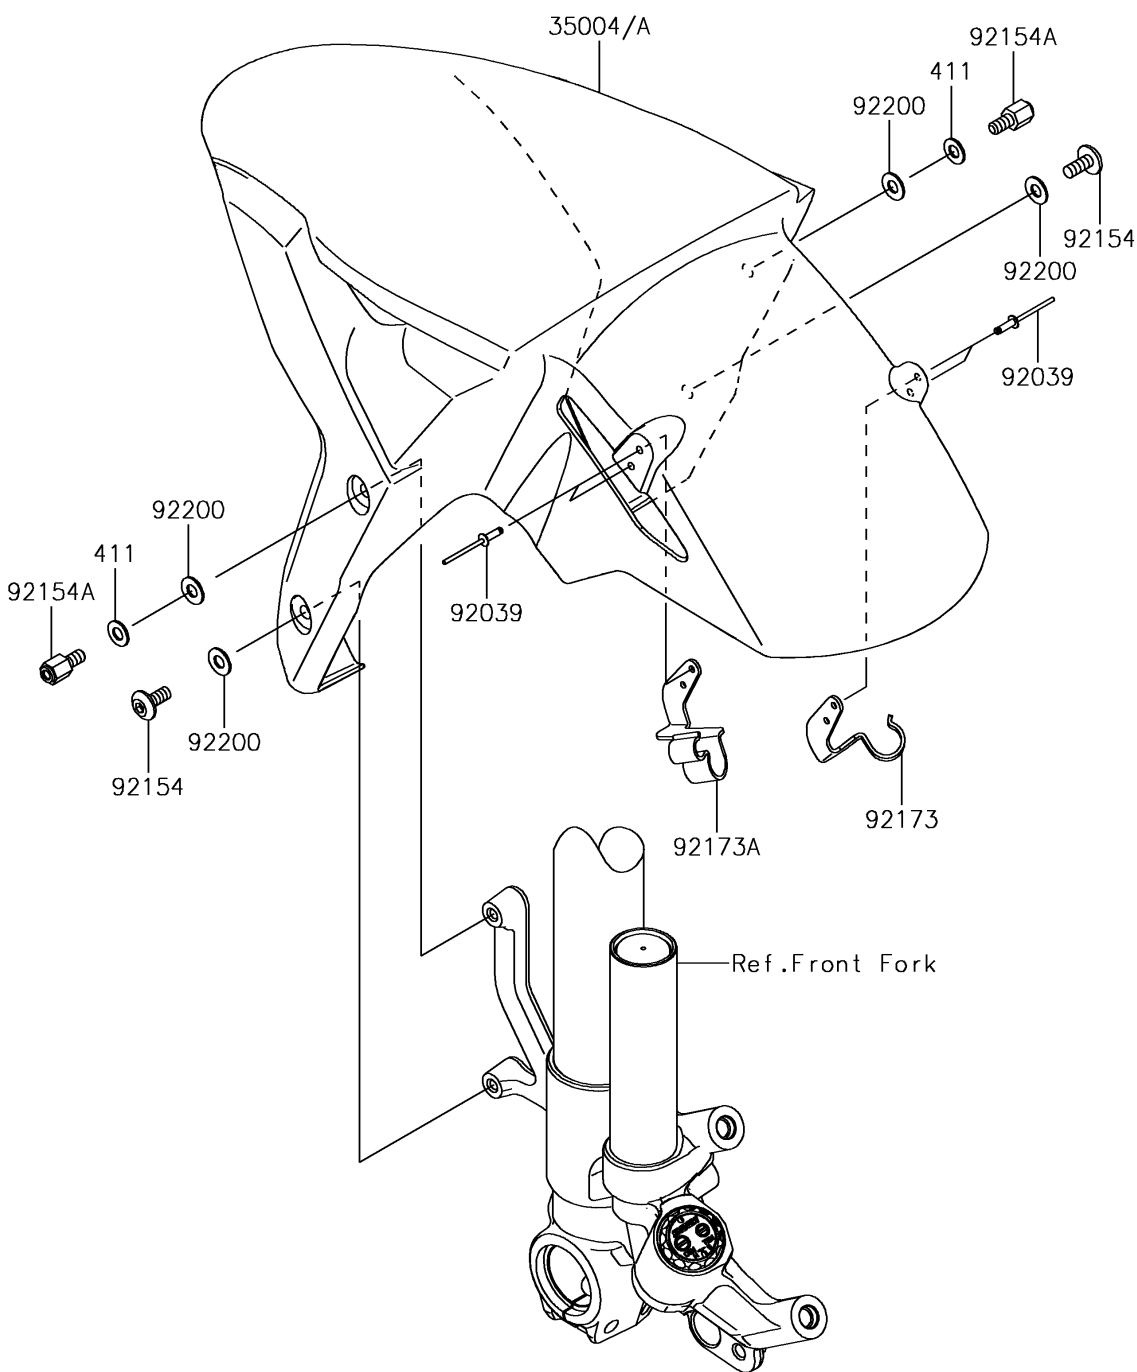

2018 NINJA® ZX™-10R ABS PARTS DIAGRAM

Front Fender(s)

F2171

2018 NINJA® ZX™-10R ABS PARTS LIST

Front Fender(s)

ITEM NAME	PART NUMBER	QUANTITY
FENDER-FRONT,N.M.SILVER (Ref # 35004)	35004-0362-60S	1
WASHER-PLAIN,6MM (Ref # 411)	411AB0600	1
RIVET,3.2X9.5 (Ref # 92039)	92039-0752	1
BOLT,SOCKET,6X14 (Ref # 92154)	92154-1735	1
BOLT,6X12 (Ref # 92154A)	92154-1908	1
CLAMP,FENDER,RH (Ref # 92173)	92173-1481	1
CLAMP,FENDER,LH (Ref # 92173A)	92173-1493	1
WASHER,6.5X14X1 (Ref # 92200)	92200-1388	1