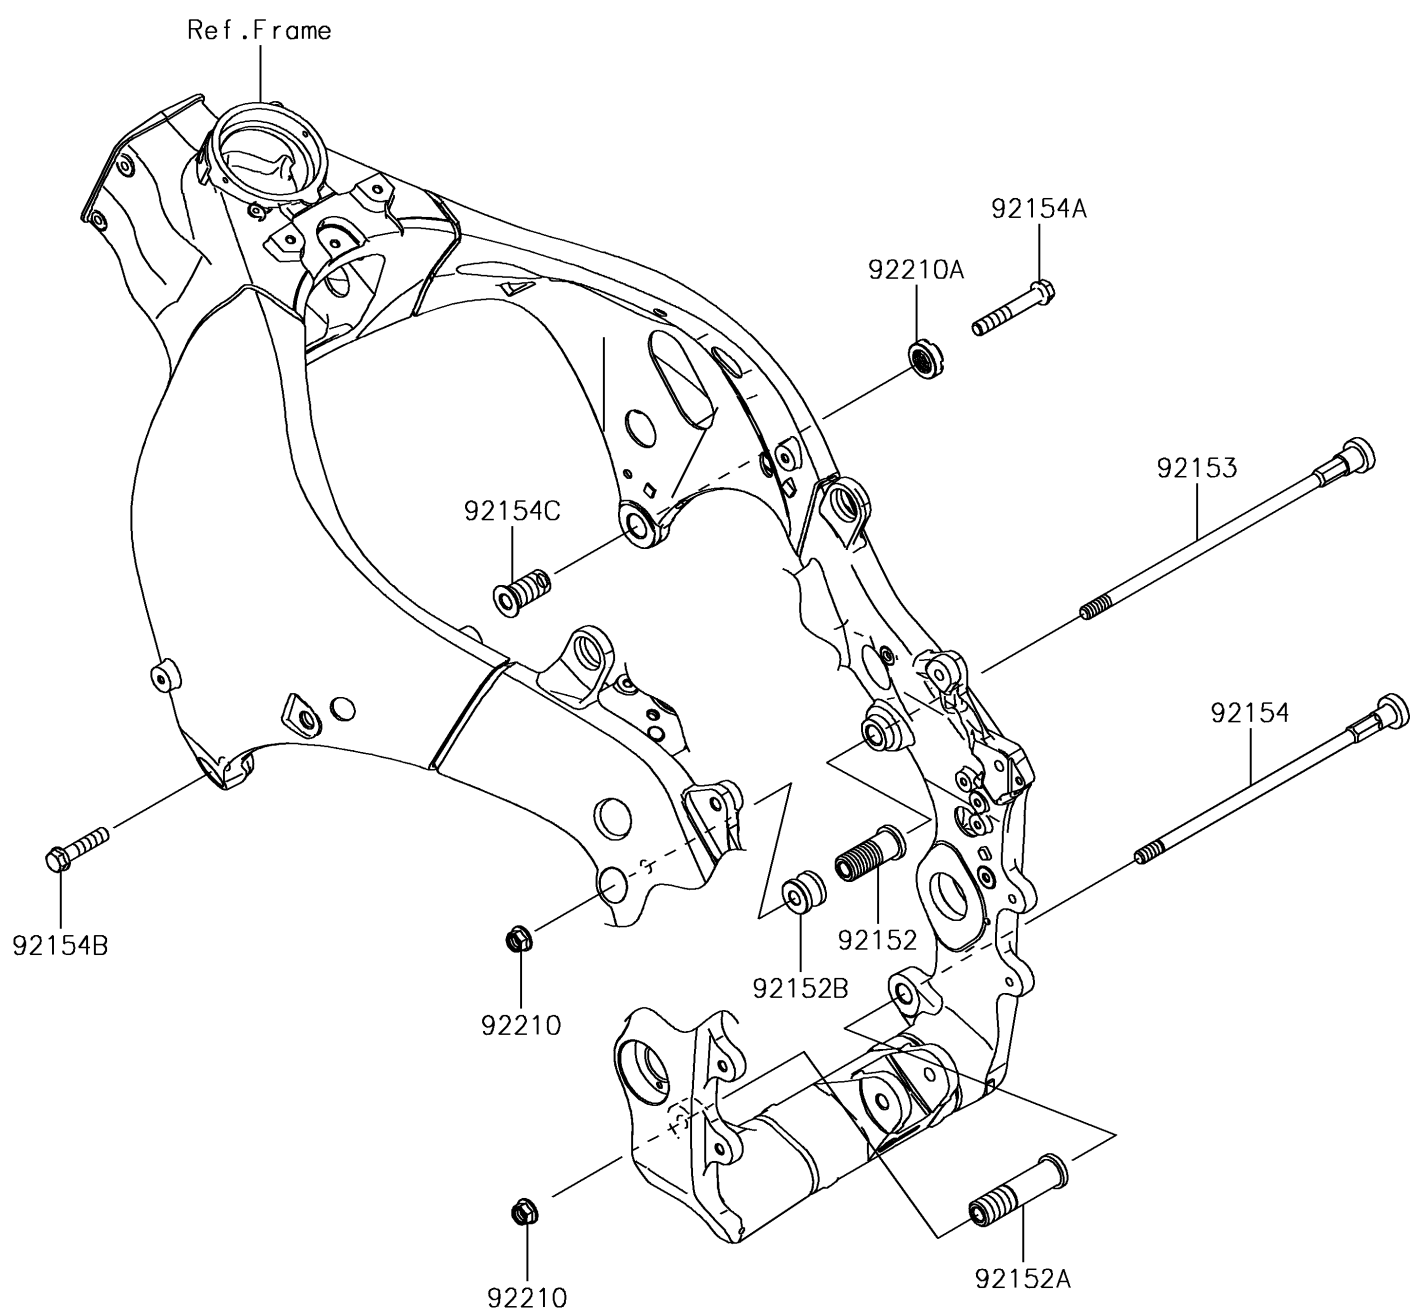

2018 NINJA® ZX™-10R ABS PARTS DIAGRAM

Engine Mount

F2122

2018 NINJA® ZX™-10R ABS PARTS LIST

Engine Mount

ITEM NAME	PART NUMBER	QUANTITY
COLLAR,ENGINE MOUNT (Ref # 92152)	92152-0076	1
COLLAR,10.5X20X80 (Ref # 92152A)	92152-0860	1
COLLAR (Ref # 92152B)	92152-0984	1
BOLT,SOCKET,10X279 (Ref # 92153)	92153-1329	1
BOLT,SOCKET,10X260 (Ref # 92154)	92154-0386	1
BOLT,FLANGED,10X65 (Ref # 92154A)	92154-1964	1
BOLT,FLANGED,10X40 (Ref # 92154B)	92154-1965	1
BOLT,SOCKET,18X38 (Ref # 92154C)	92154-1966	1
NUT,LOCK,FLANGED,10MM (Ref # 92210)	92210-1139	1
NUT,CASTLE,18MM (Ref # 92210A)	92210-1390	1